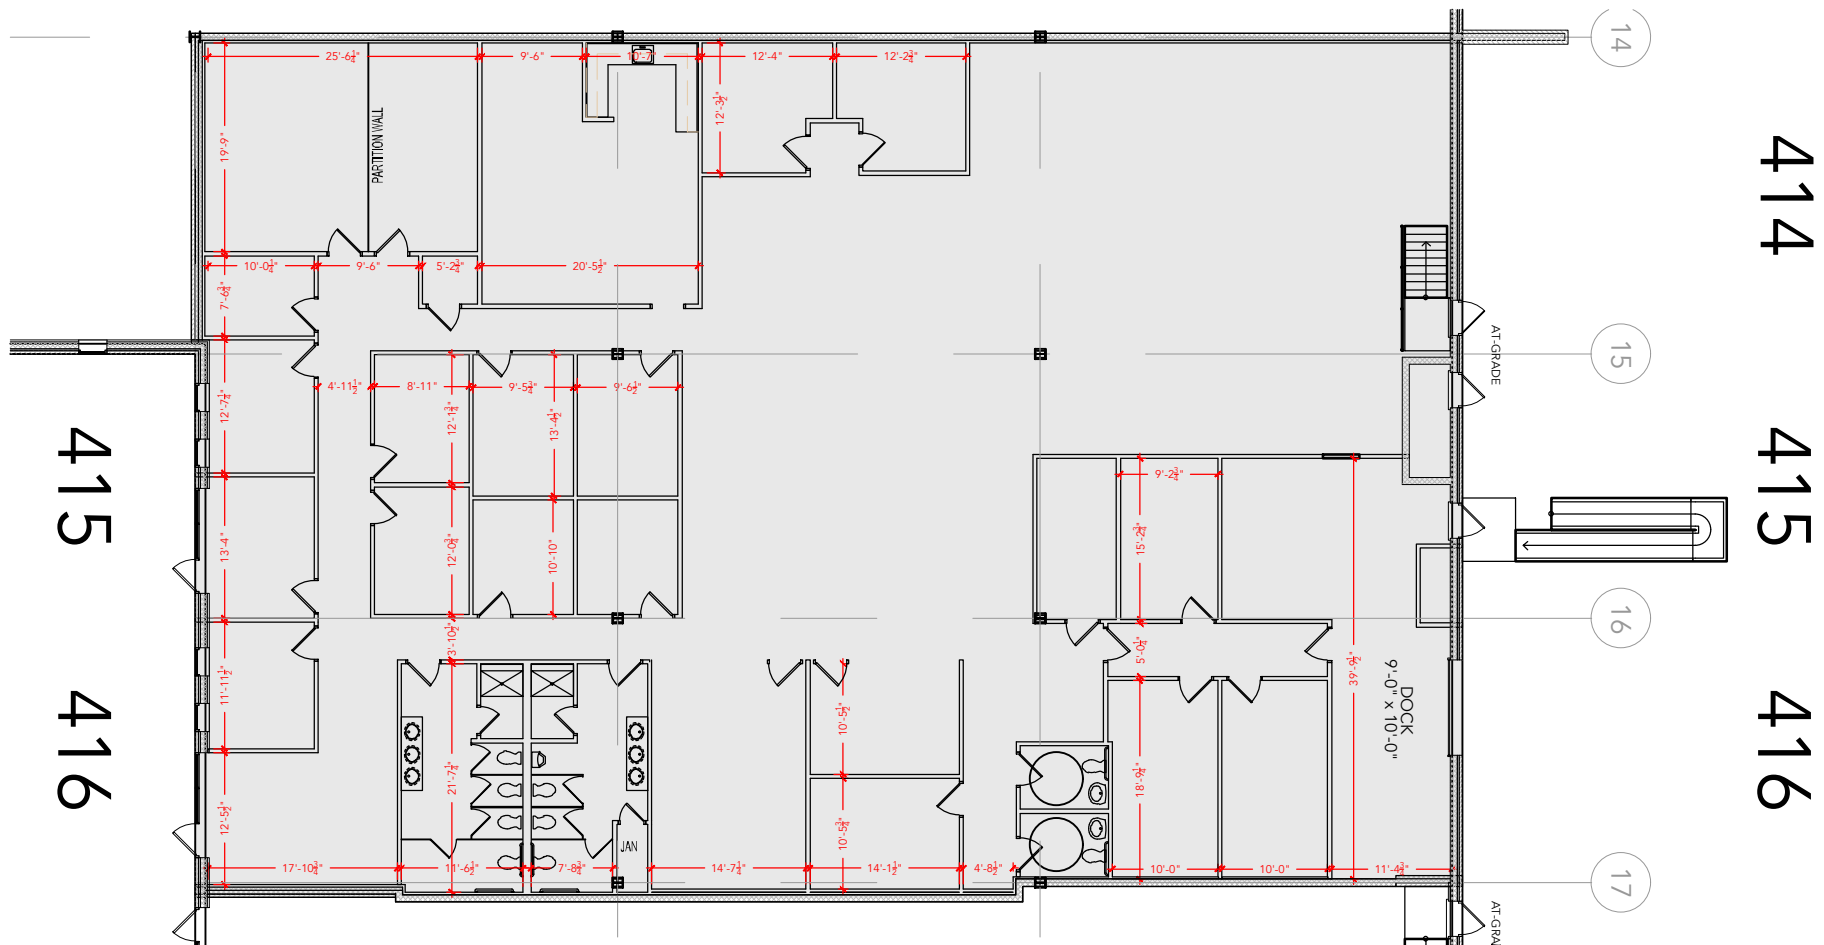

TOTAL SF AVAILABLE - 9,747 SF

OFFICE - 9,747 SF

WAREHOUSE - 0,000 SF

[Click to access 3D model](#)

Key Plan

Floor Plan