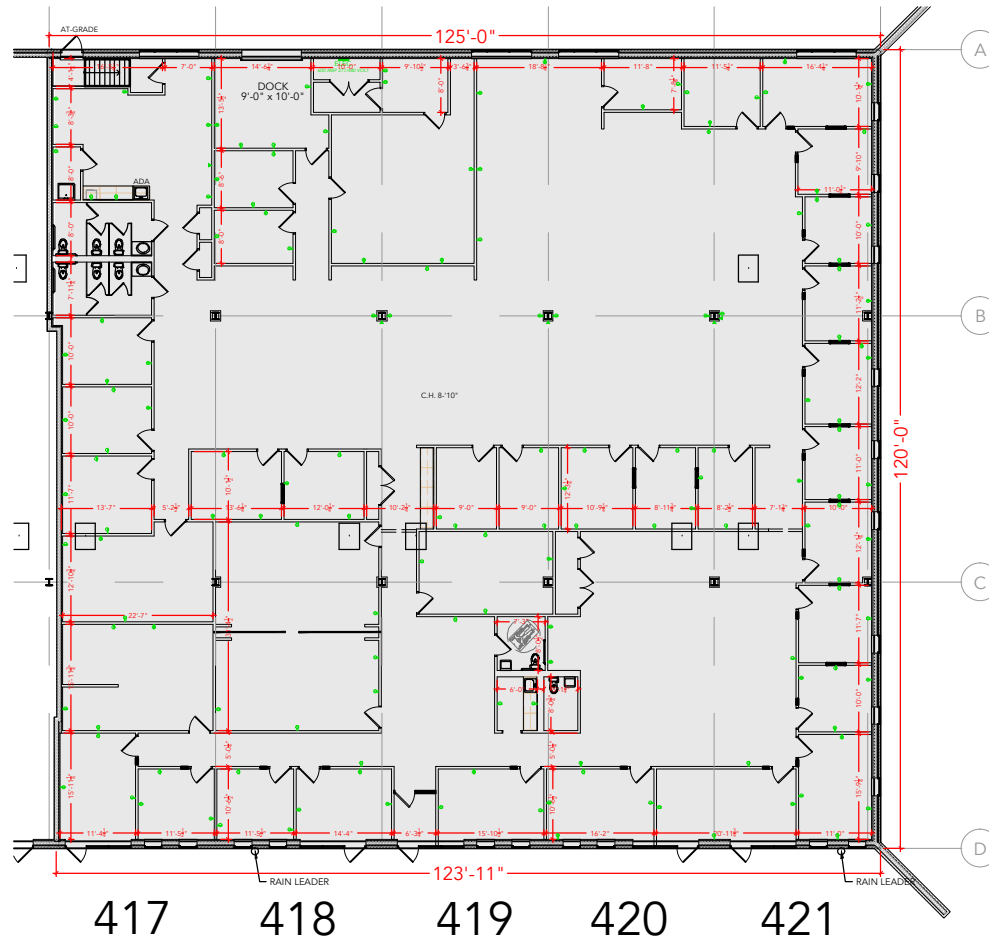

TOTAL SF AVAILABLE - 14,853 SF

OFFICE - 14,853 SF

WAREHOUSE - 0,000 SF

[Click to access 3D model](#)

Key Plan

Floor Plan