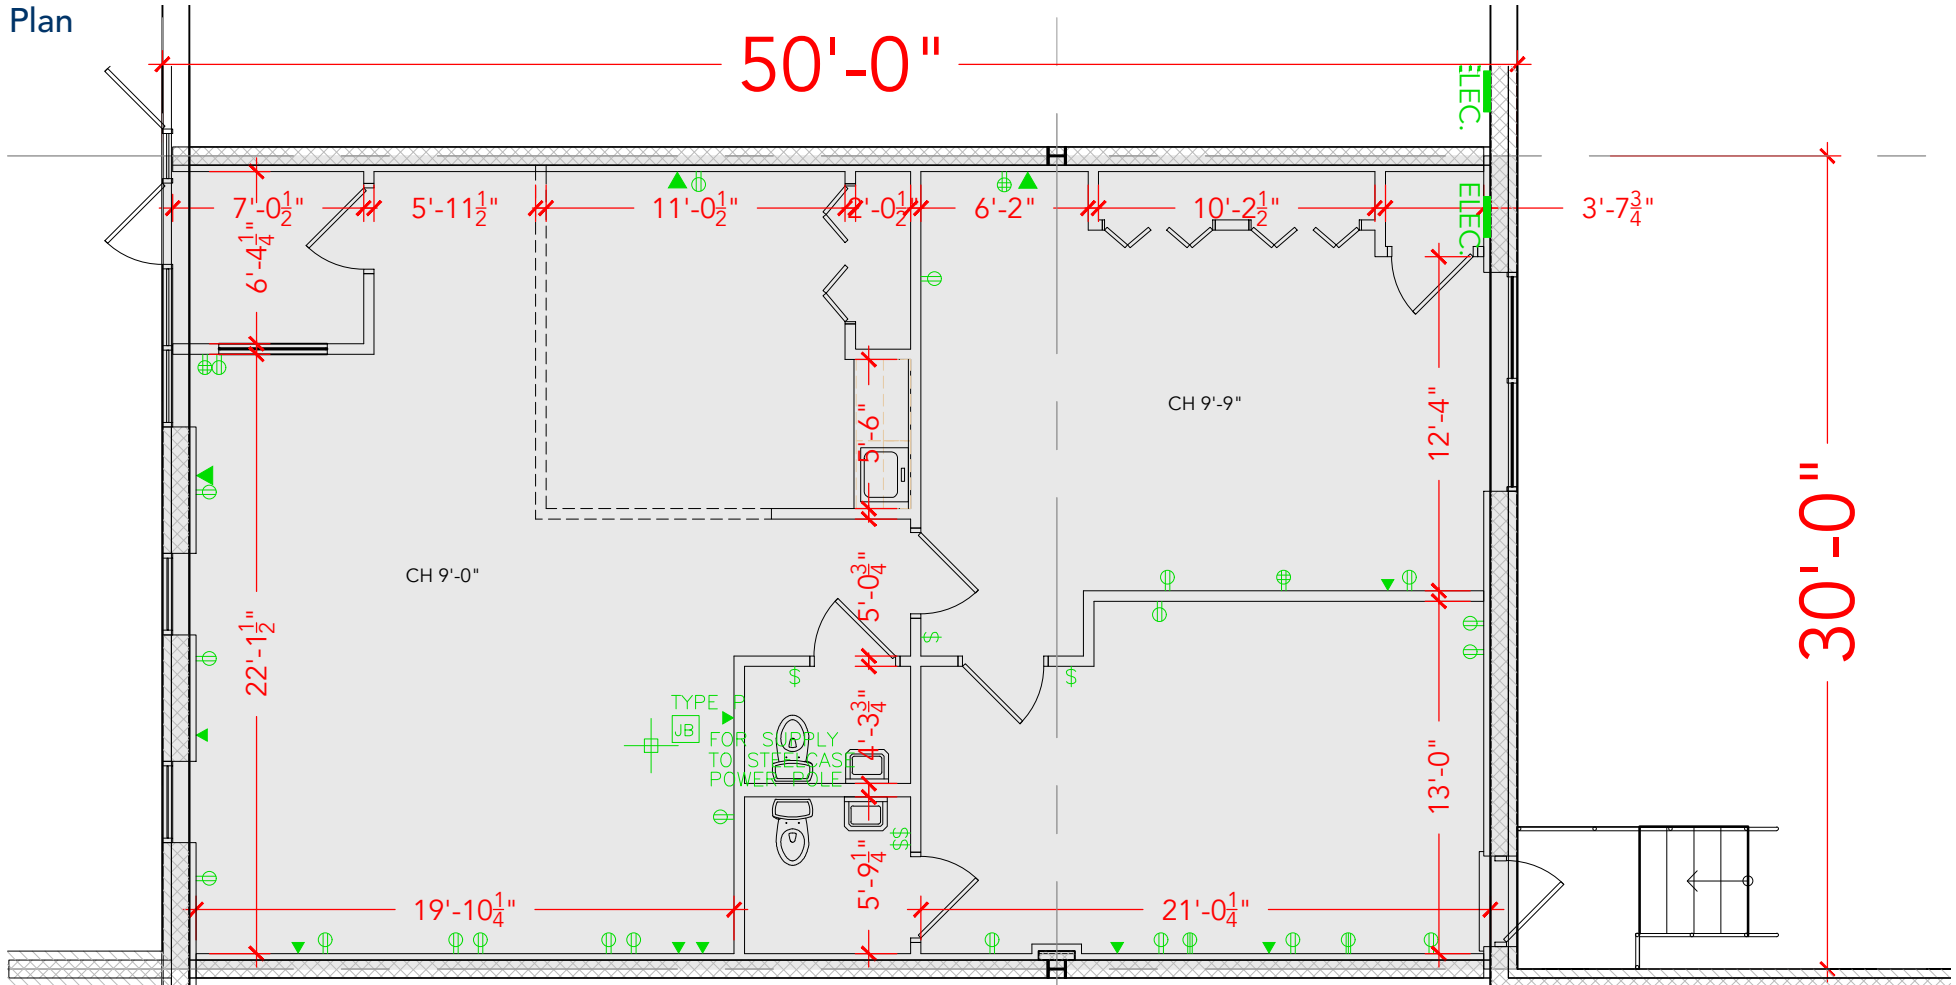

TOTAL SF AVAILABLE - 1,500 SF

OFFICE - 1,500 SF
WAREHOUSE SF - 0,000 SF

[Click to access 3D model](#)

Key Plan

Floor Plan