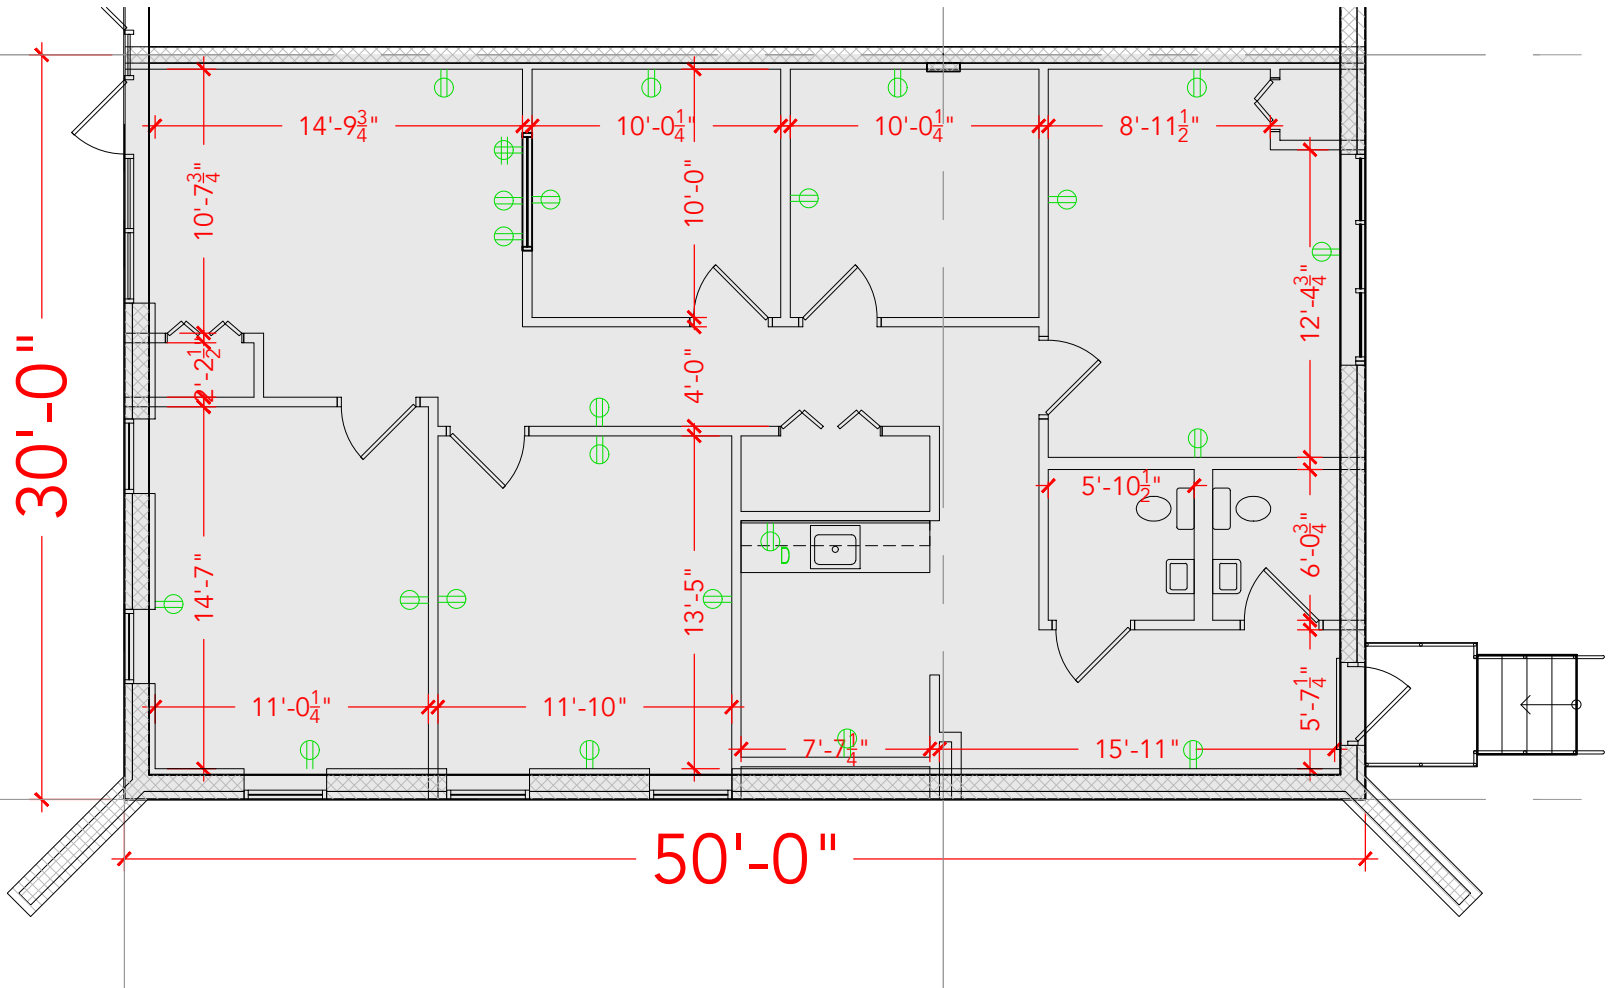

TOTAL SF AVAILABLE - 1,500 SF

OFFICE - 1,500 SF

WAREHOUSE - 0,000 SF

[Click to access 3D model](#)

Key Plan

14

Floor Plan