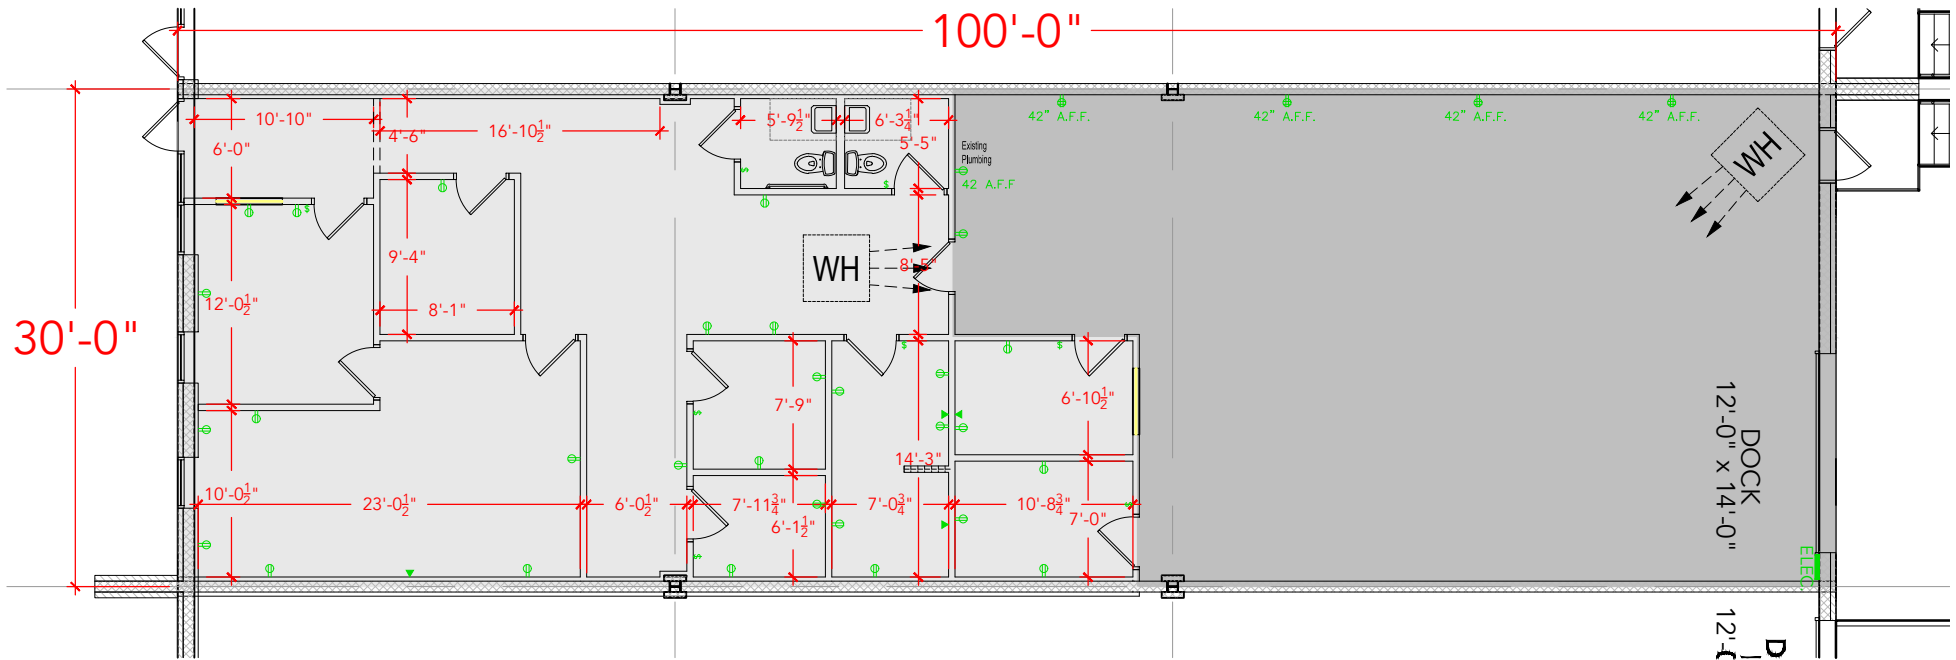

TOTAL SF AVAILABLE -3,000 SF

OFFICE - 1,567 SF

WAREHOUSE SF - 1,433 SF

[Click to access 3D model](#)

Key Plan

Floor Plan