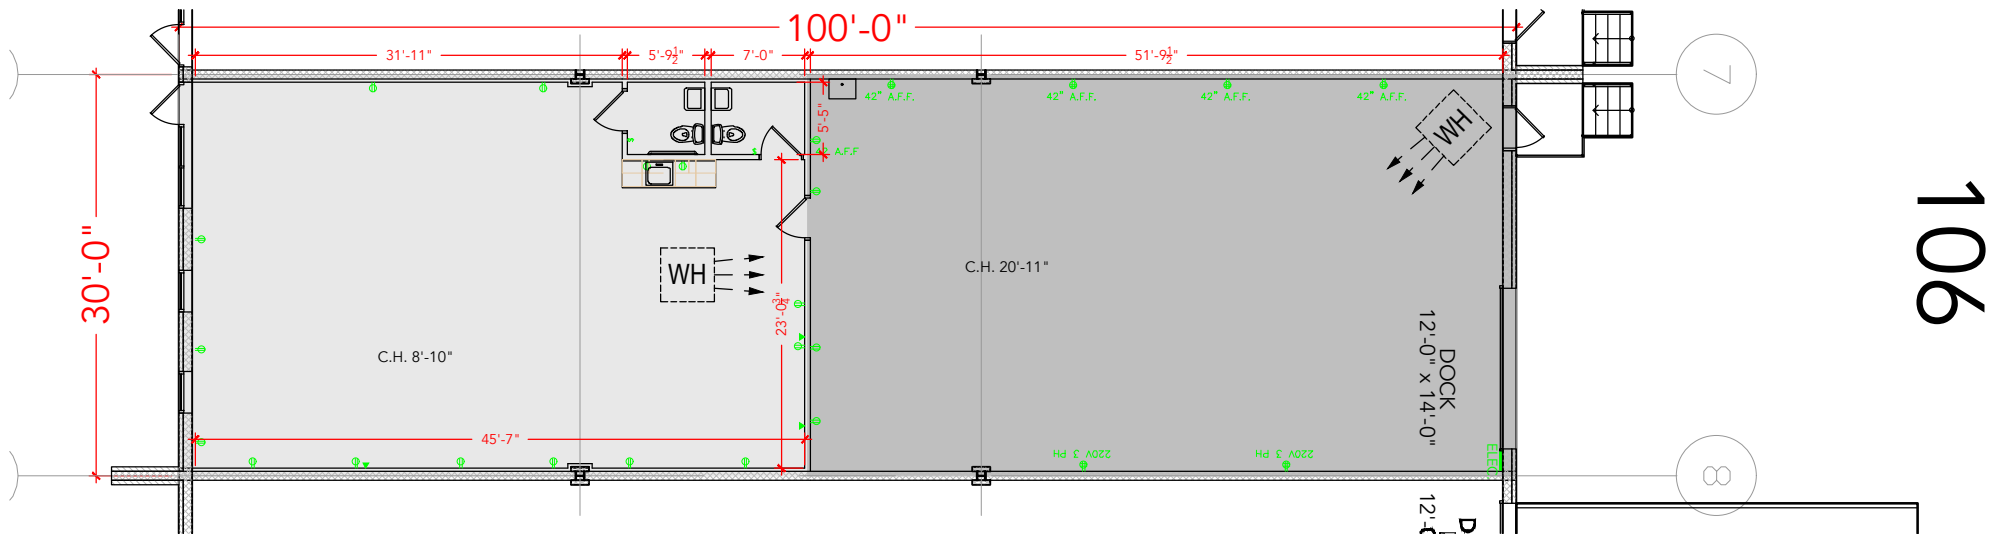

**TOTAL SF AVAILABLE - 3,000 SF**

OFFICE - 1,410 SF

WAREHOUSE SF - 1,590 SF

[Click to access 3D model](#)

Key Plan

106

Floor Plan