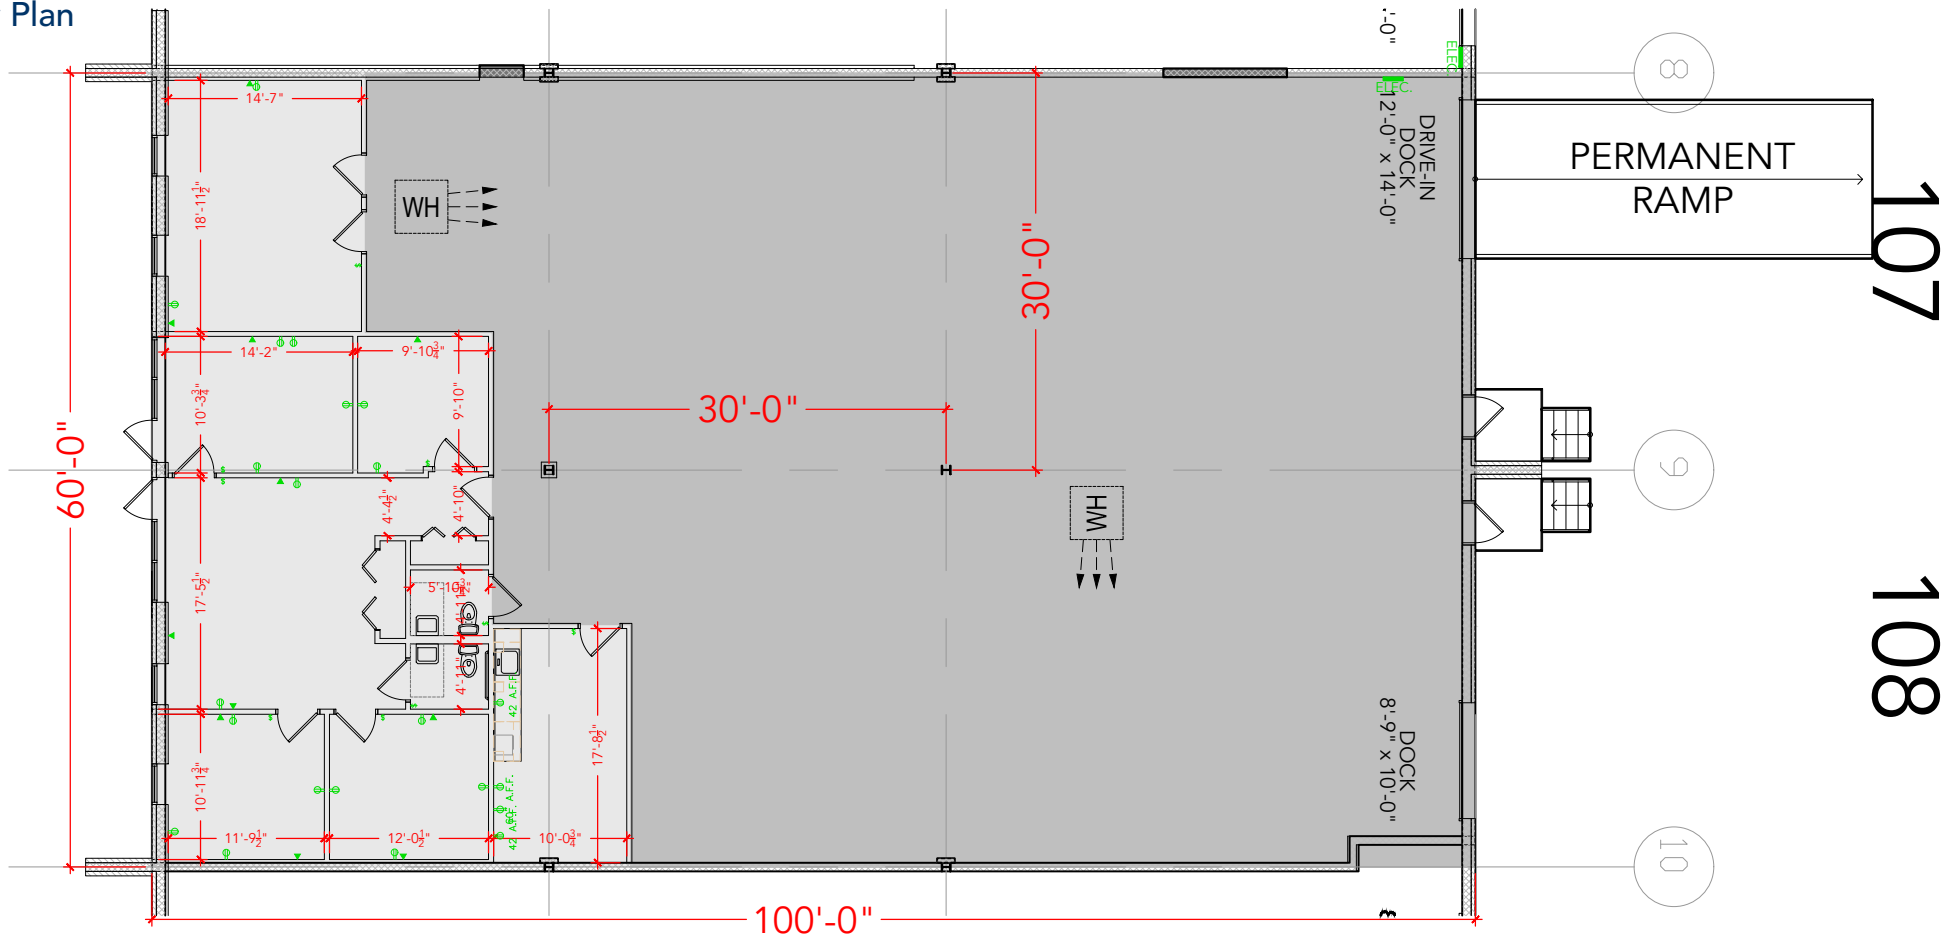

**TOTAL SF AVAILABLE - 6,000 SF**

OFFICE - 1,539 SF

WAREHOUSE SF - 4,462 SF

[Click to access 3D model](#)

Key Plan

Floor Plan