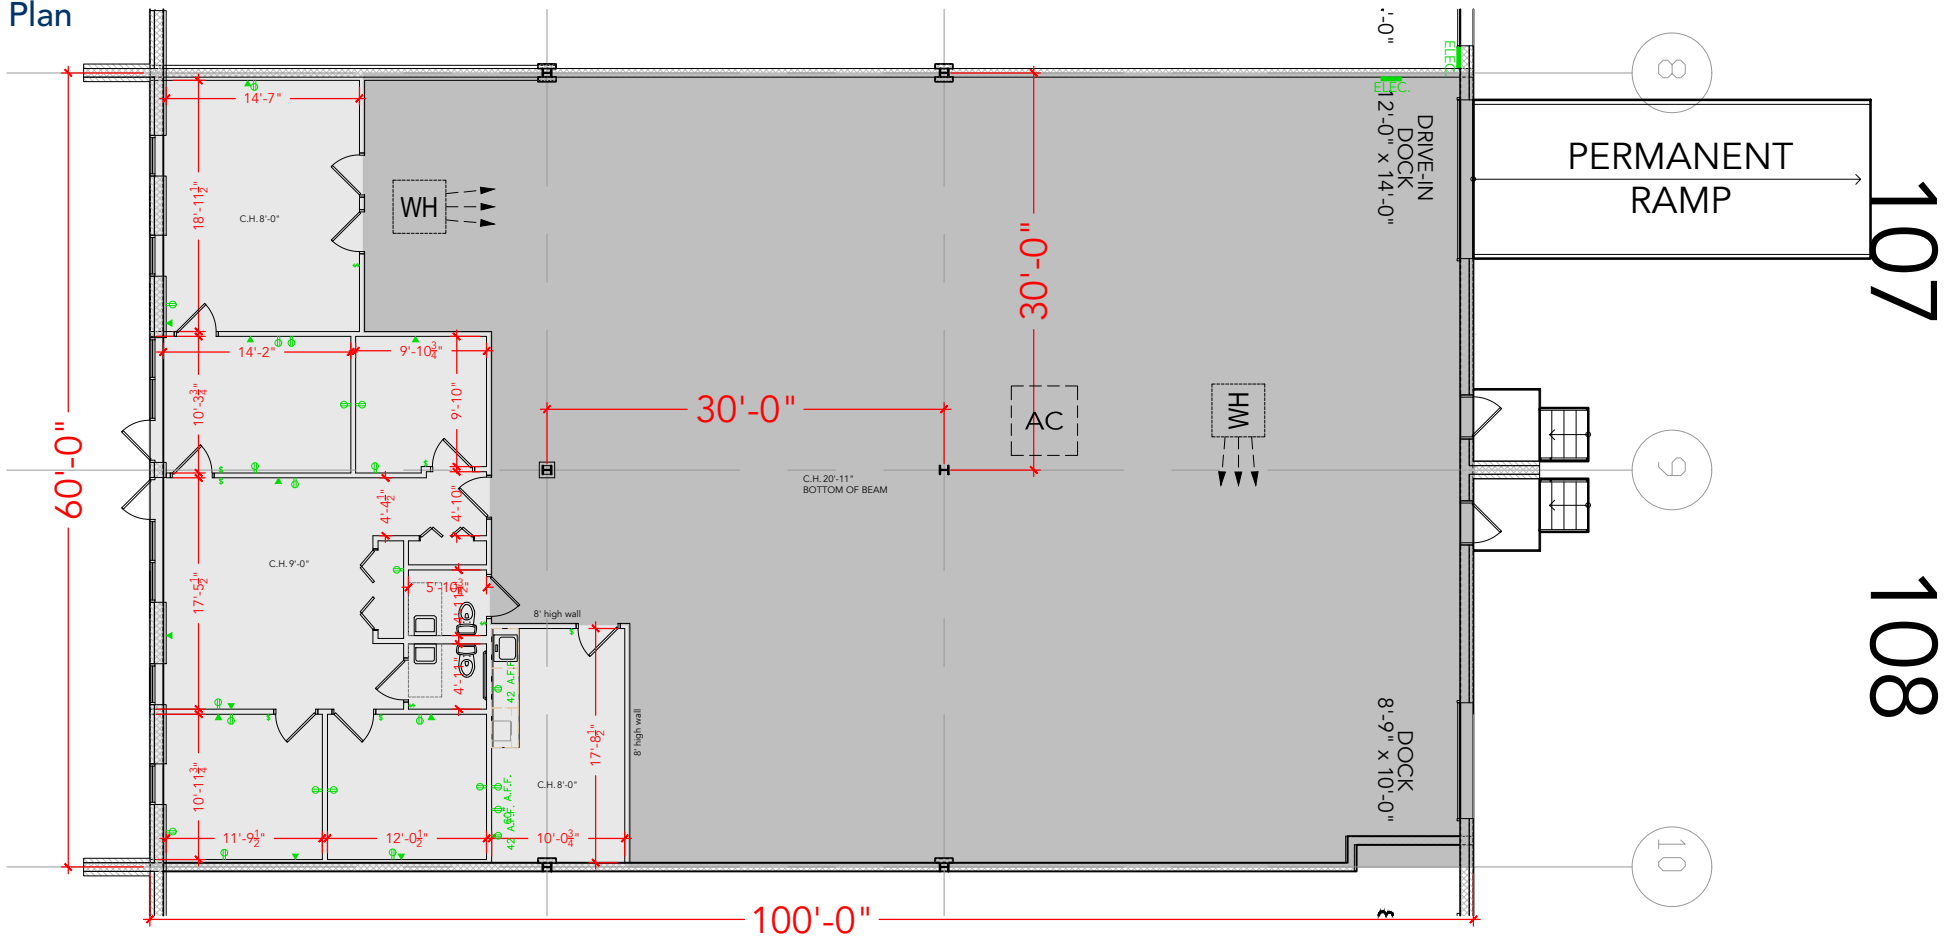

TOTAL SF AVAILABLE - 6,000 SF

OFFICE - 1,539 SF

WAREHOUSE SF - 4,462 SF

[Click to access 3D model](#)

Key Plan

Floor Plan