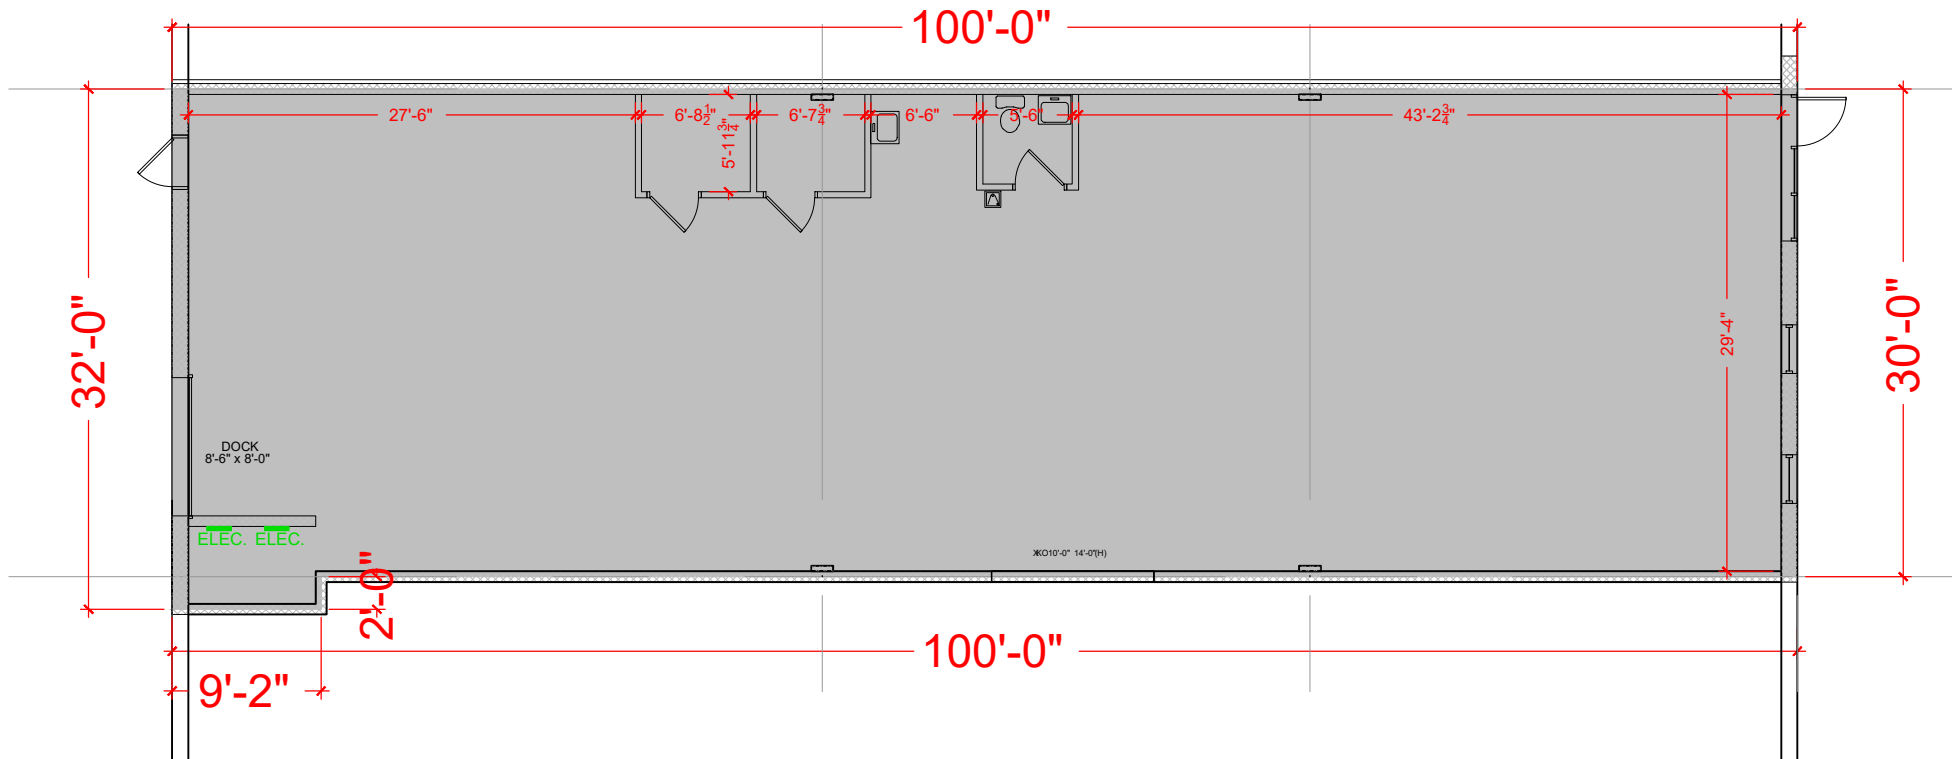

TOTAL SF AVAILABLE - 3,000 SF

OFFICE - 0,000 SF

WAREHOUSE - 3,000 SF

[Click to access 3D model](#)

Key Plan

Floor Plan