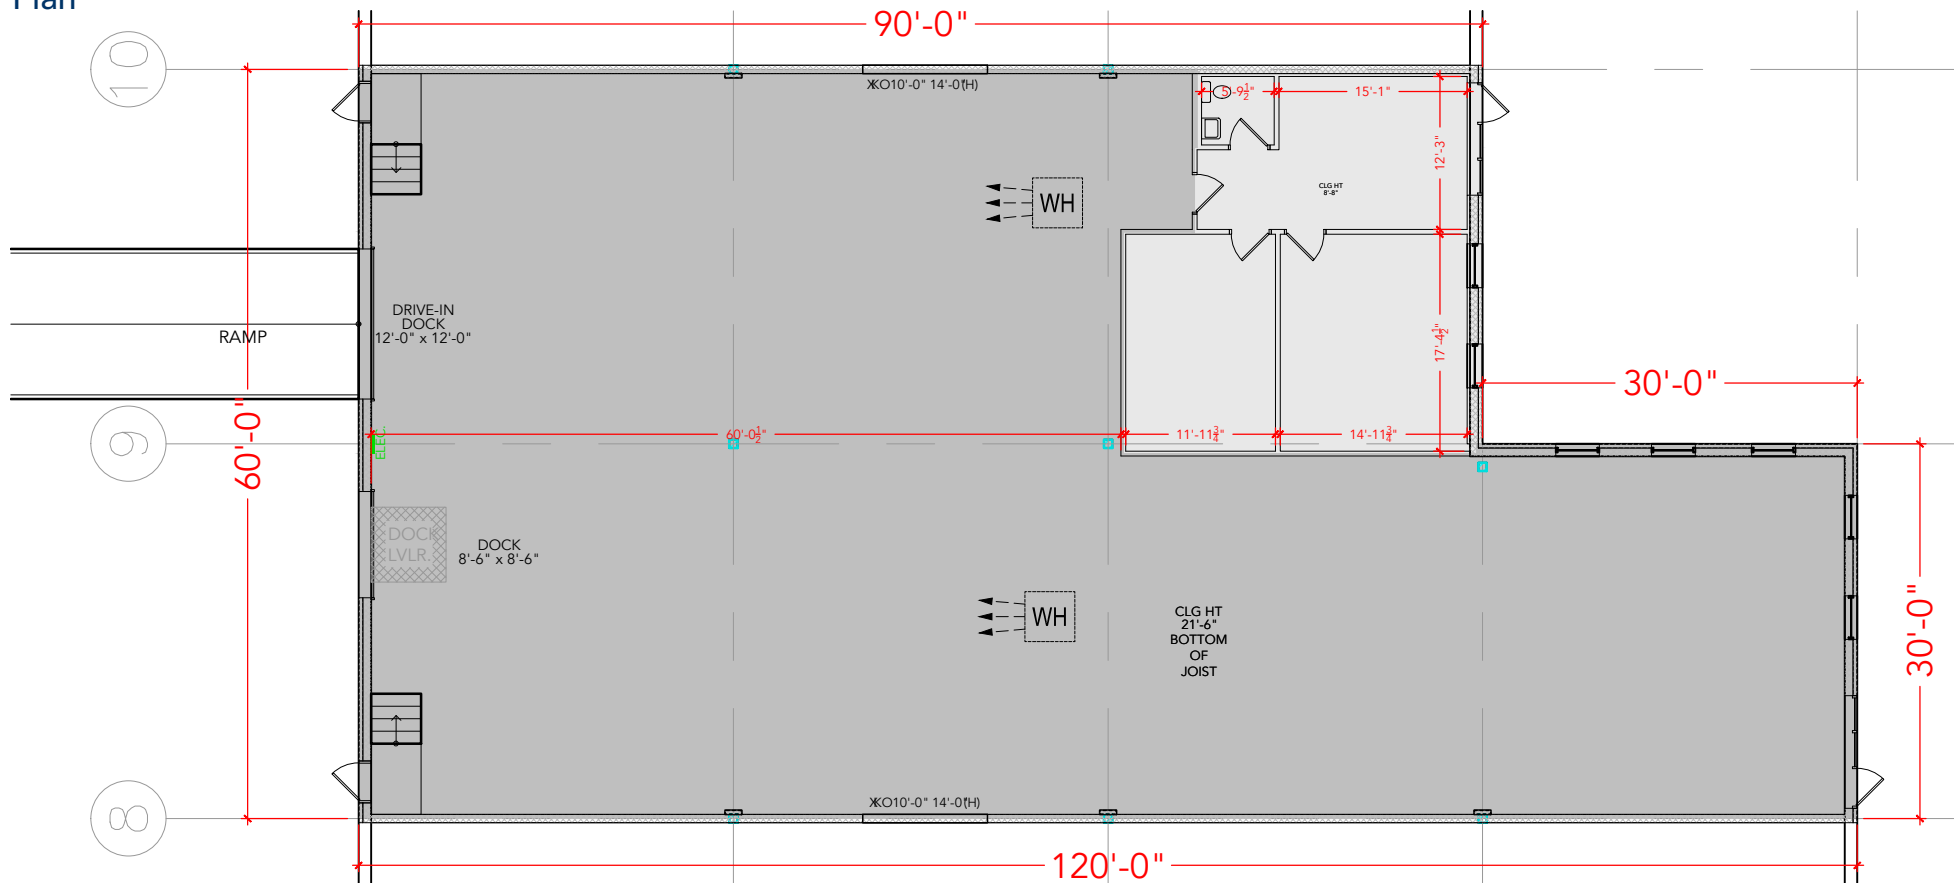

**TOTAL SF AVAILABLE - 6,300 SF**

OFFICE - 810 SF

WAREHOUSE SF - 5,490 SF

[Click to access 3D model](#)

## Key Plan

## Floor Plan