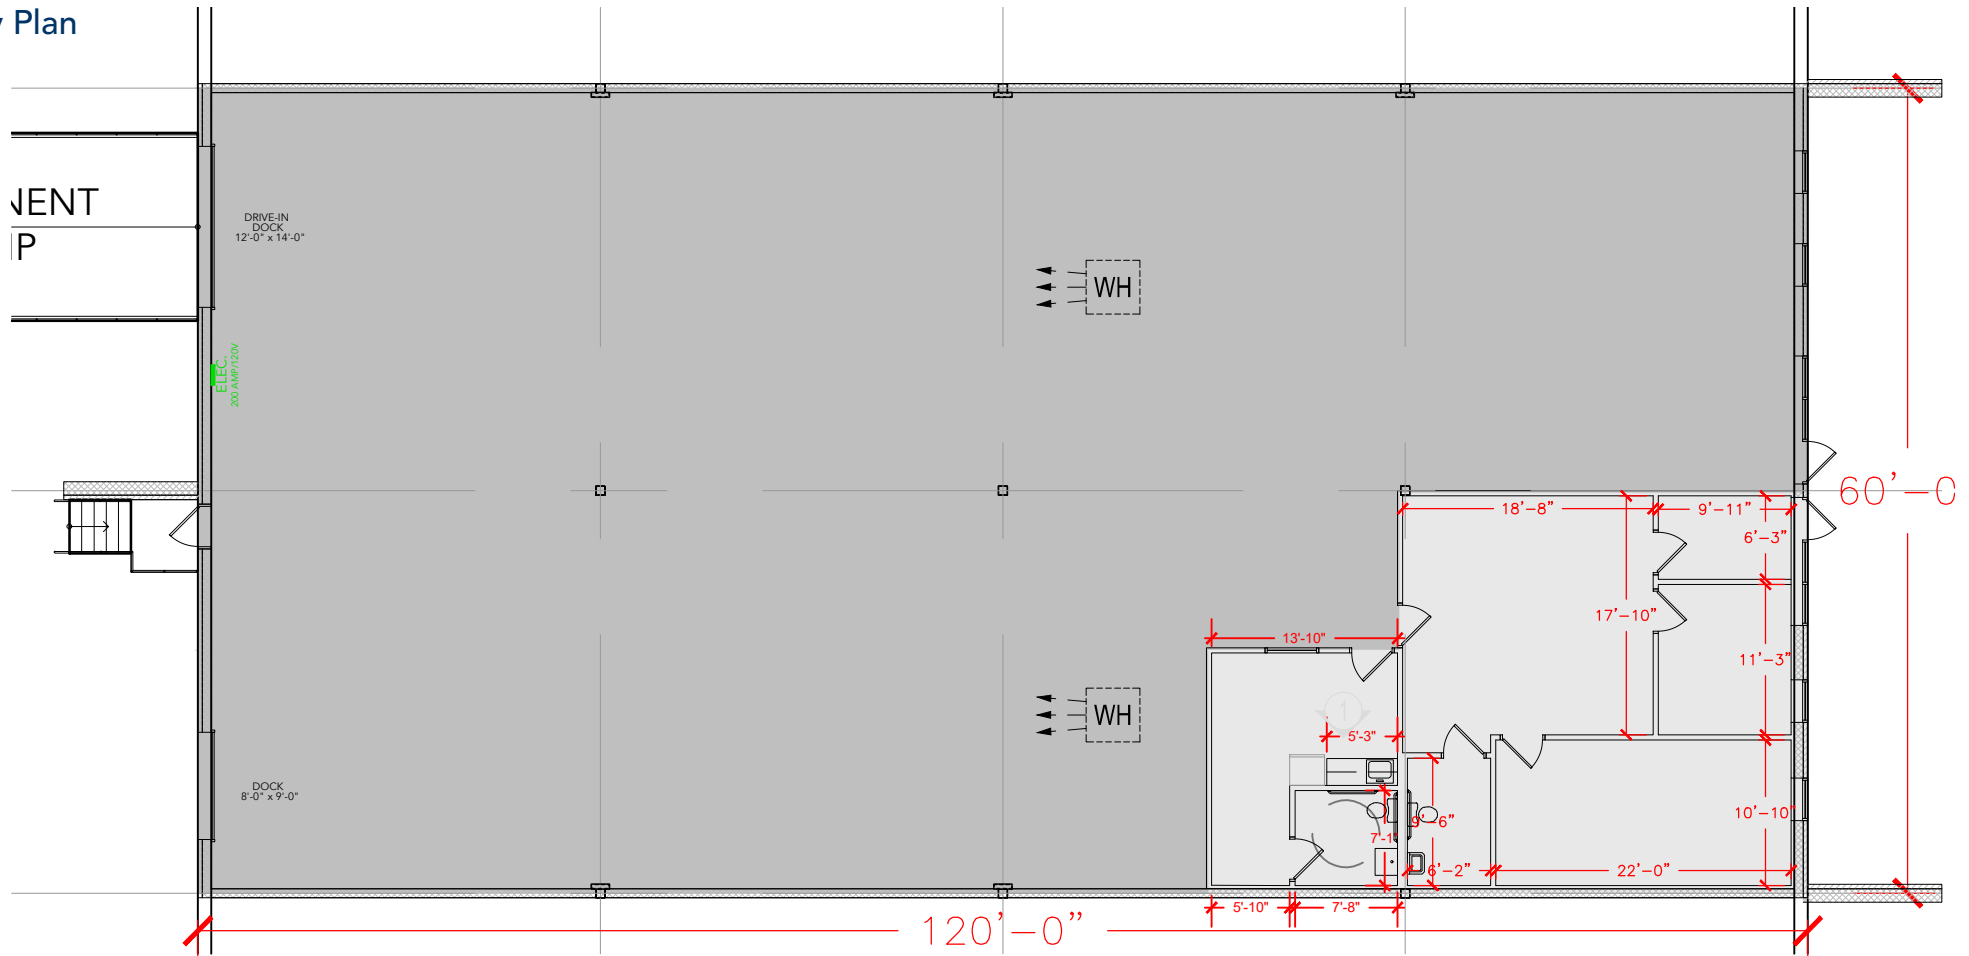

TOTAL SF AVAILABLE - 7,200 SF

OFFICE - 1,164 SF

WAREHOUSE SF - 6,036 SF

[Click to access 3D model](#)

Key Plan

Floor Plan