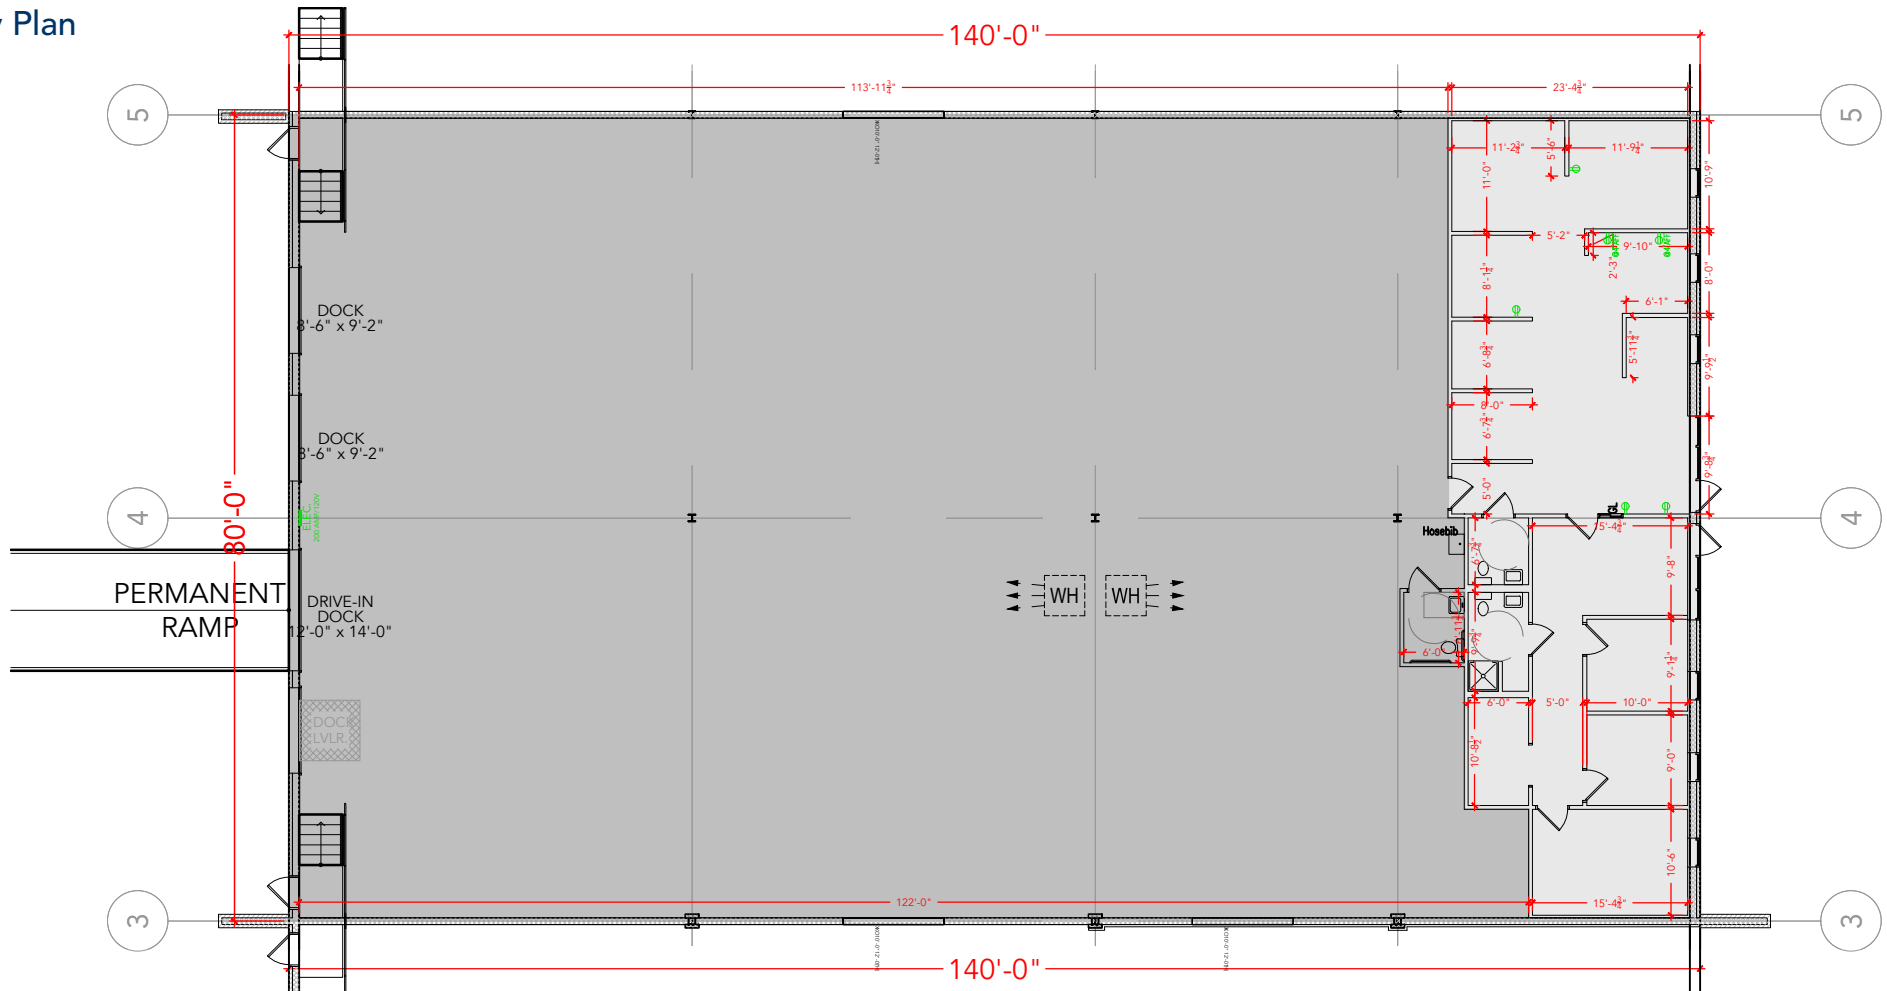

TOTAL SF AVAILABLE - 11,200 SF

OFFICE - 1,848 SF

WAREHOUSE SF - 9,352 SF

[Click to access 3D model](#)

Key Plan

Floor Plan