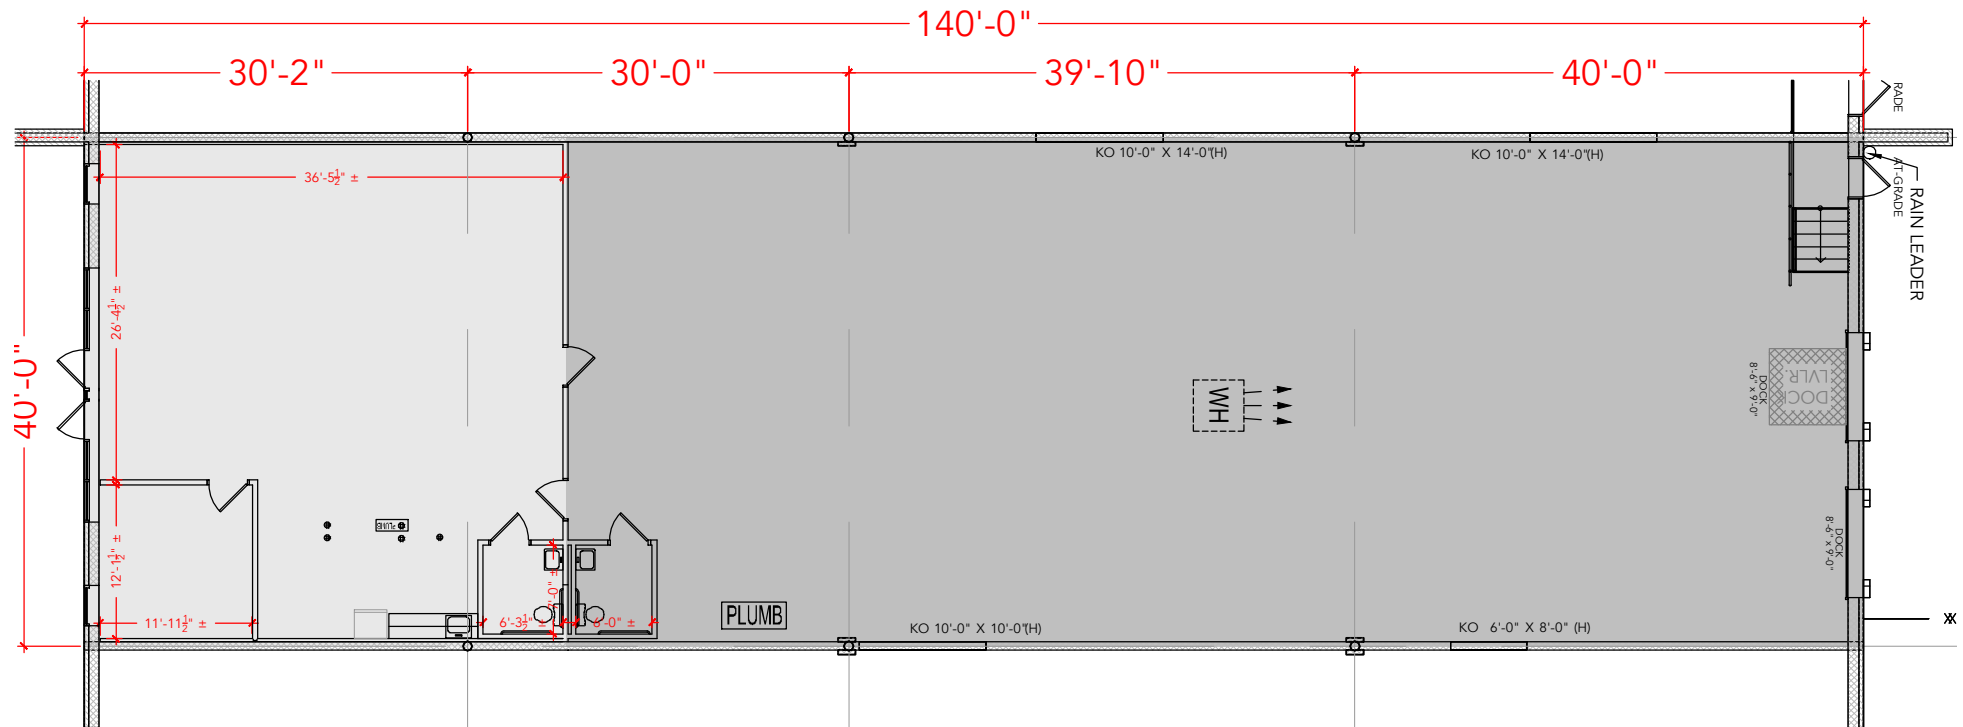

TOTAL SF AVAILABLE - 5,629 SF

OFFICE - 1,673 SF

WAREHOUSE - 3,956 SF

[Click to access CADD file](#)

Key Plan

Floor Plan