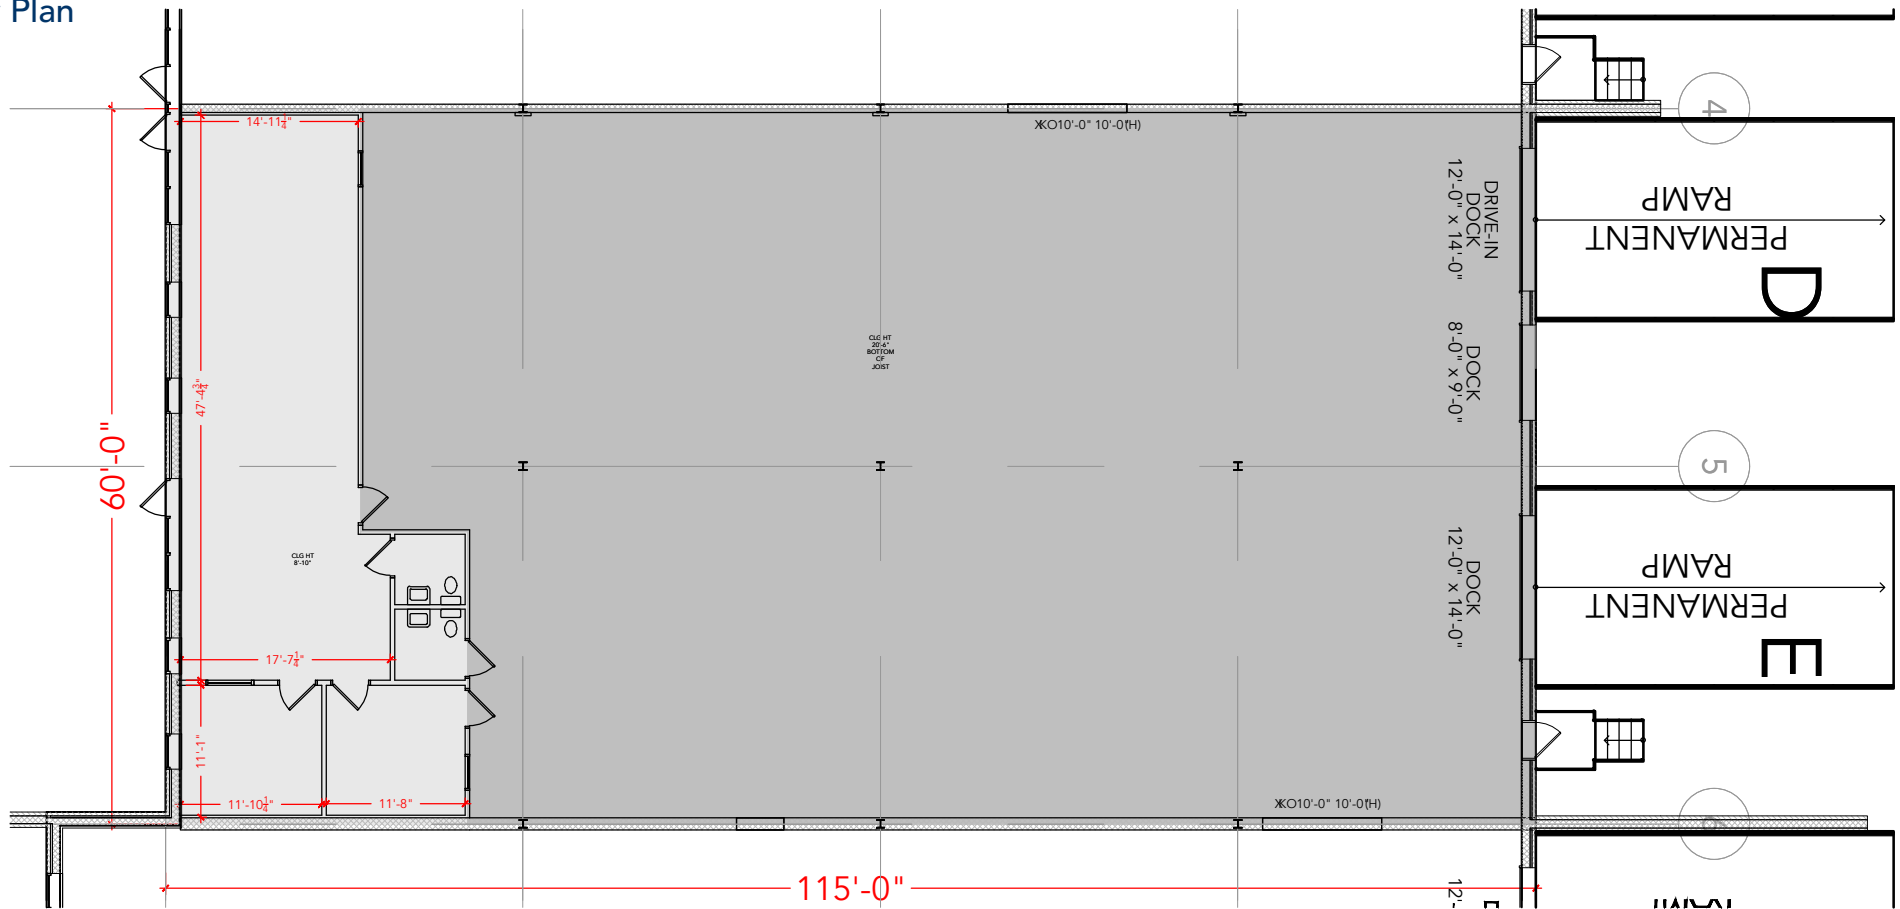

**TOTAL SF AVAILABLE - 6,900 SF**

OFFICE - 1,202 SF  
WAREHOUSE - 5,698 SF

[Click to access 3D model](#)

Key Plan

Floor Plan