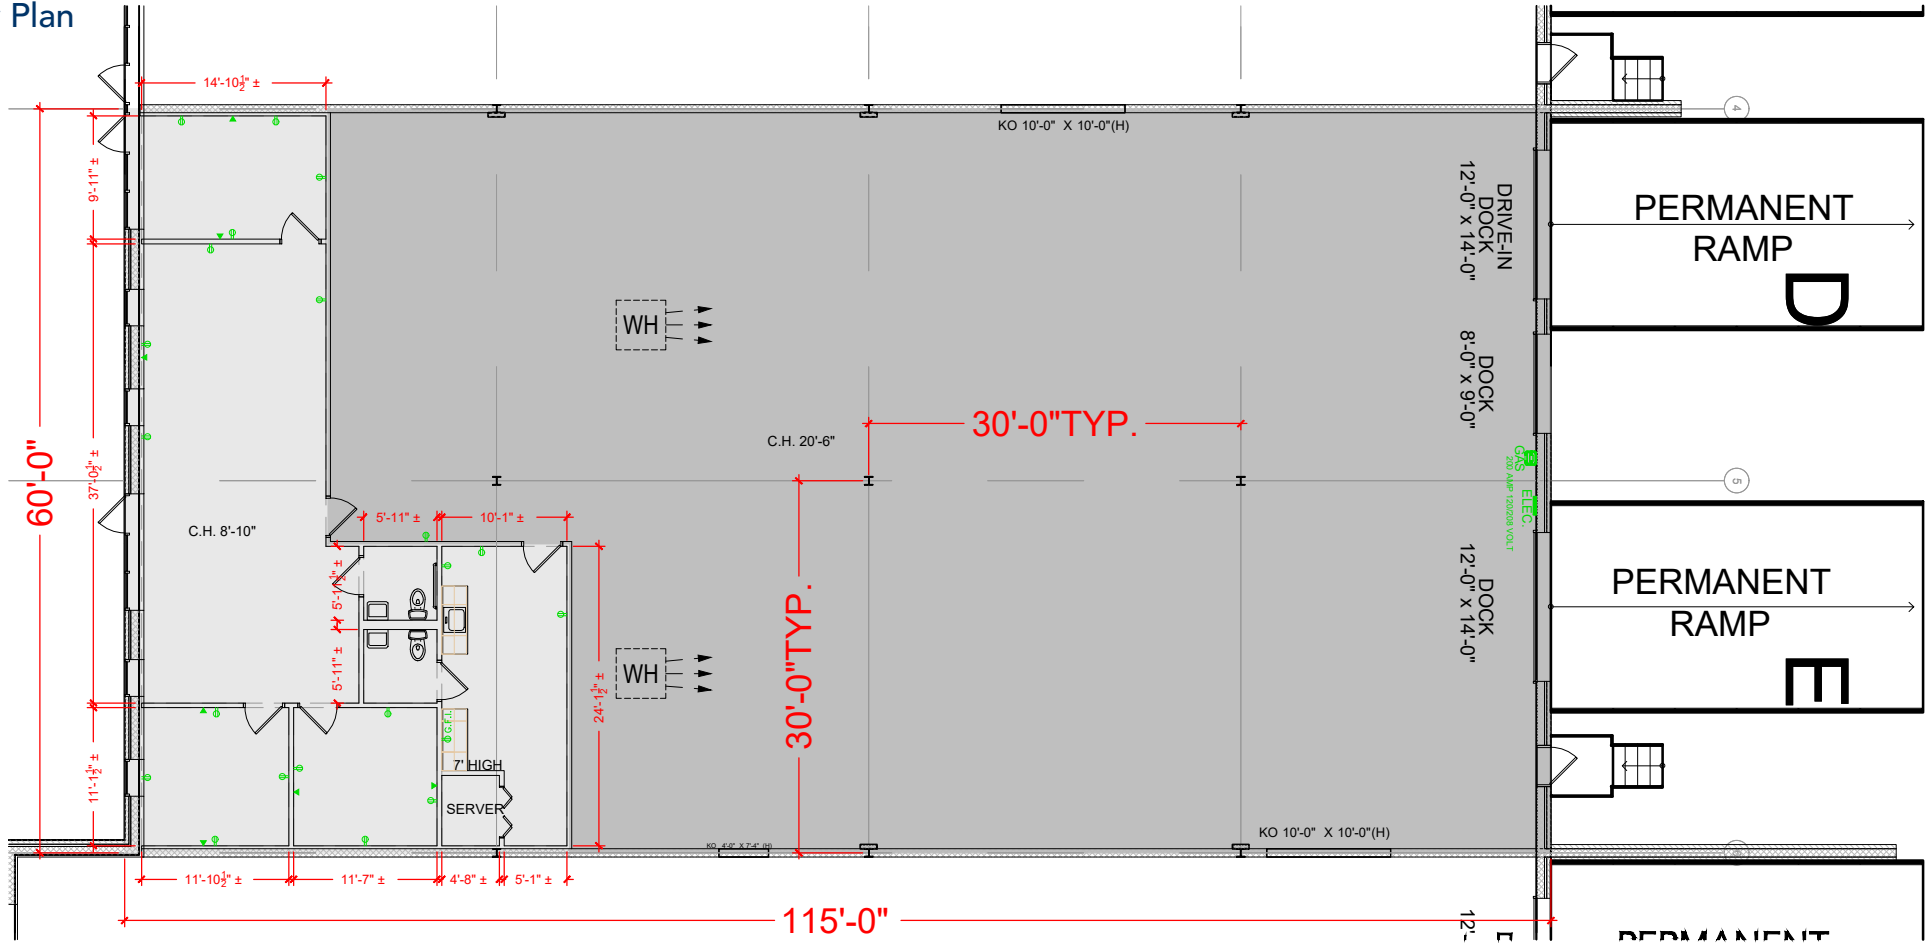

**TOTAL SF AVAILABLE - 6,900 SF**

OFFICE - 1,470 SF  
WAREHOUSE - 5,430 SF

[Click to access 3D model](#)

Key Plan

Floor Plan