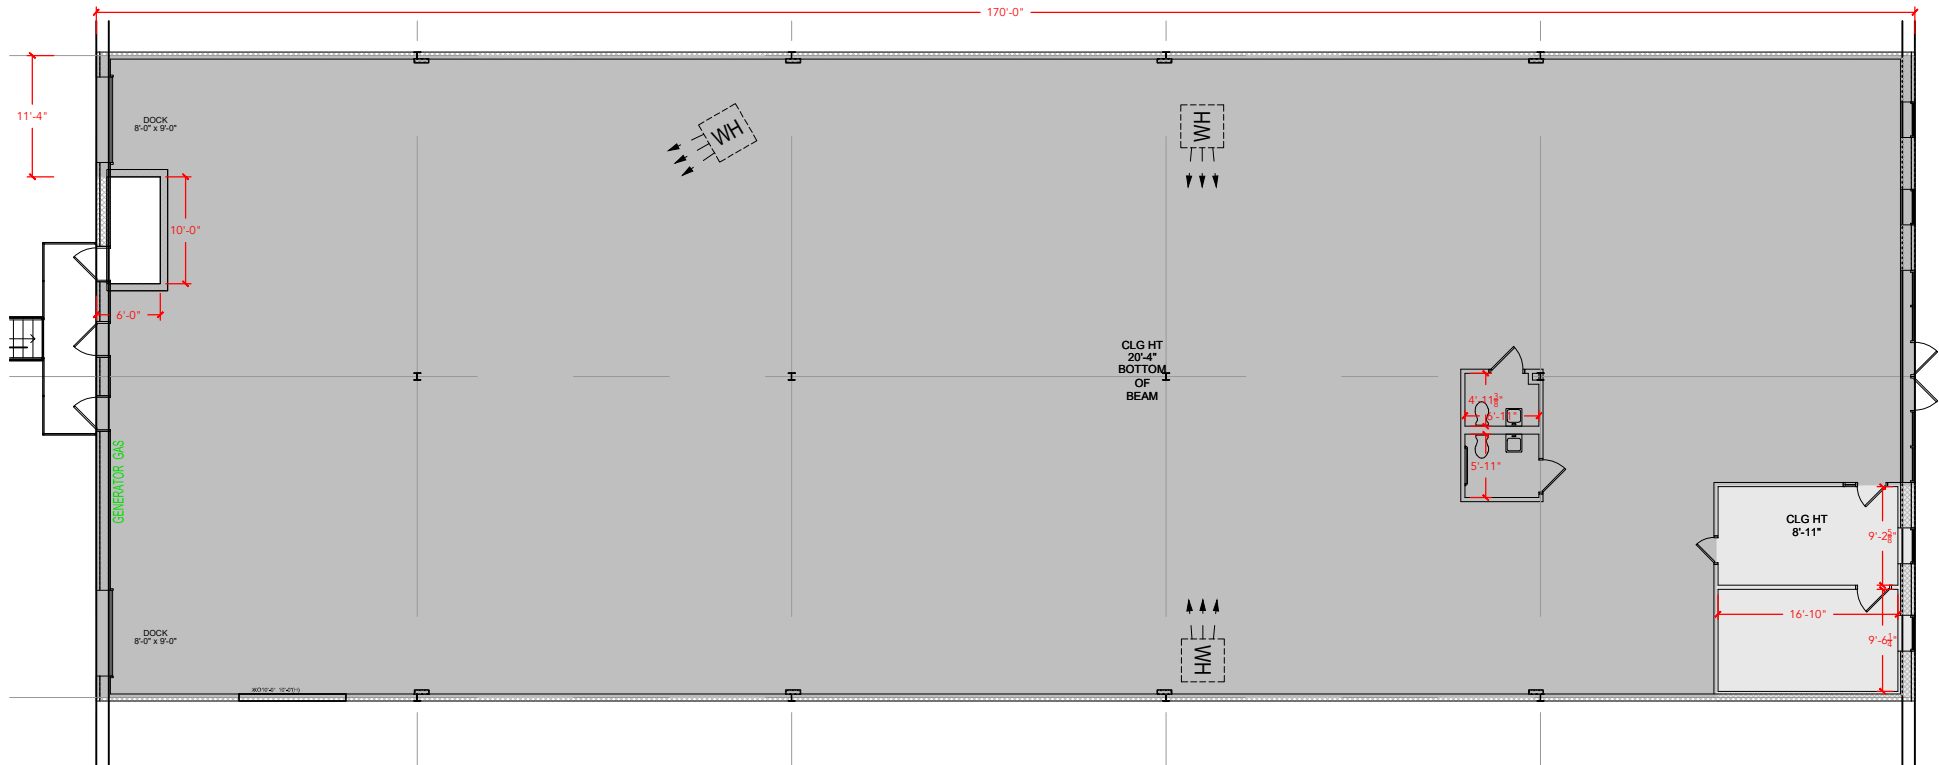

**TOTAL SF AVAILABLE - 10,140 SF**

**OFFICE - 370 SF**

**WAREHOUSE SF - 9,770 SF**

[Click to access 3D model](#)

Key Plan

Floor Plan