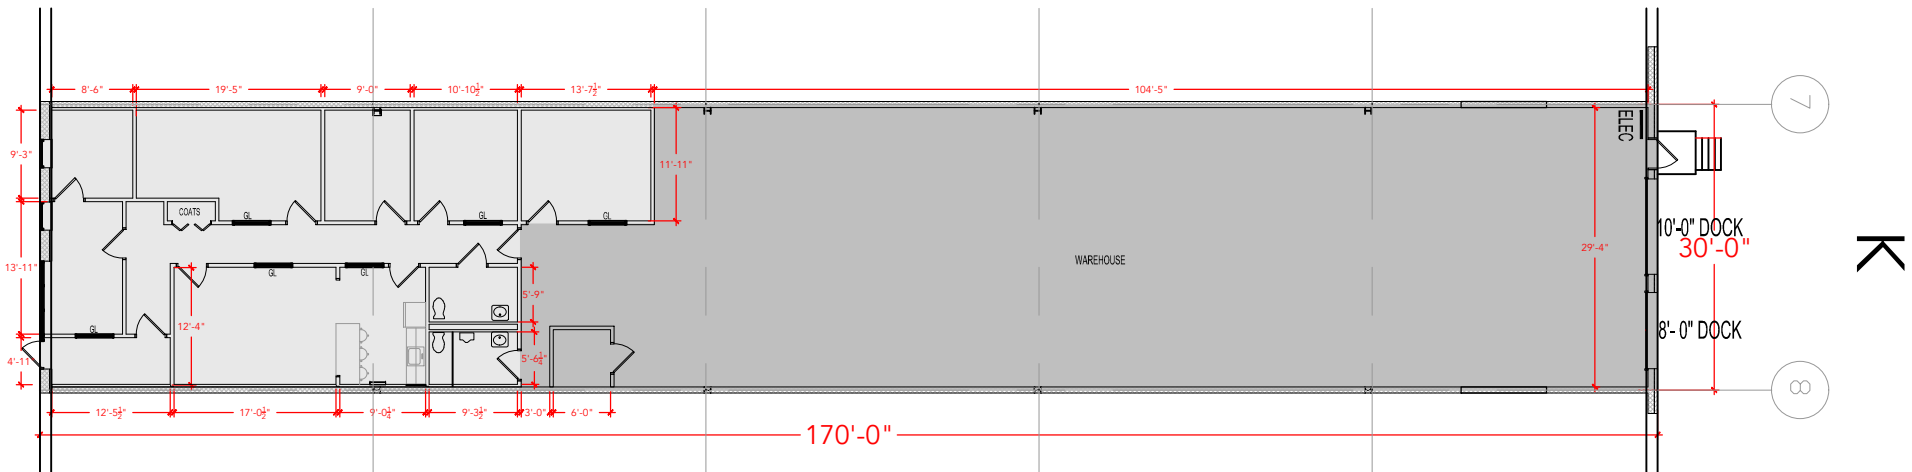

**TOTAL SF AVAILABLE - 5,100 SF**

OFFICE - 1,686 SF

WAREHOUSE - 3,415 SF

[Click to access 3D model](#)

Key Plan

Floor Plan