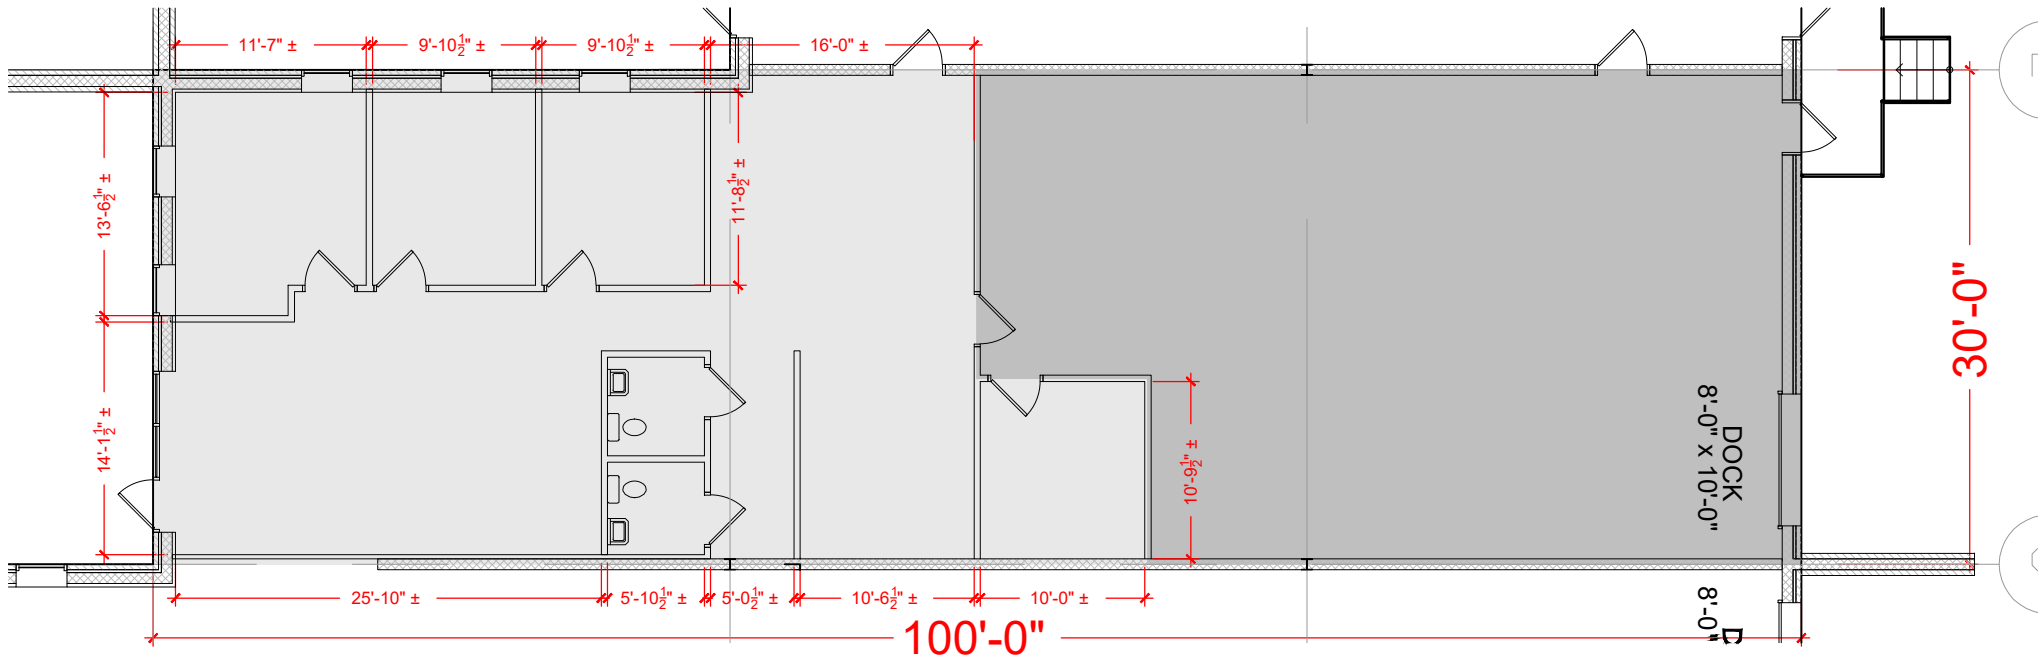

**TOTAL SF AVAILABLE -3,000 SF**

OFFICE - 1,617 SF  
WAREHOUSE - 1,383 SF

[Click to access 3D model](#)

Key Plan

Floor Plan