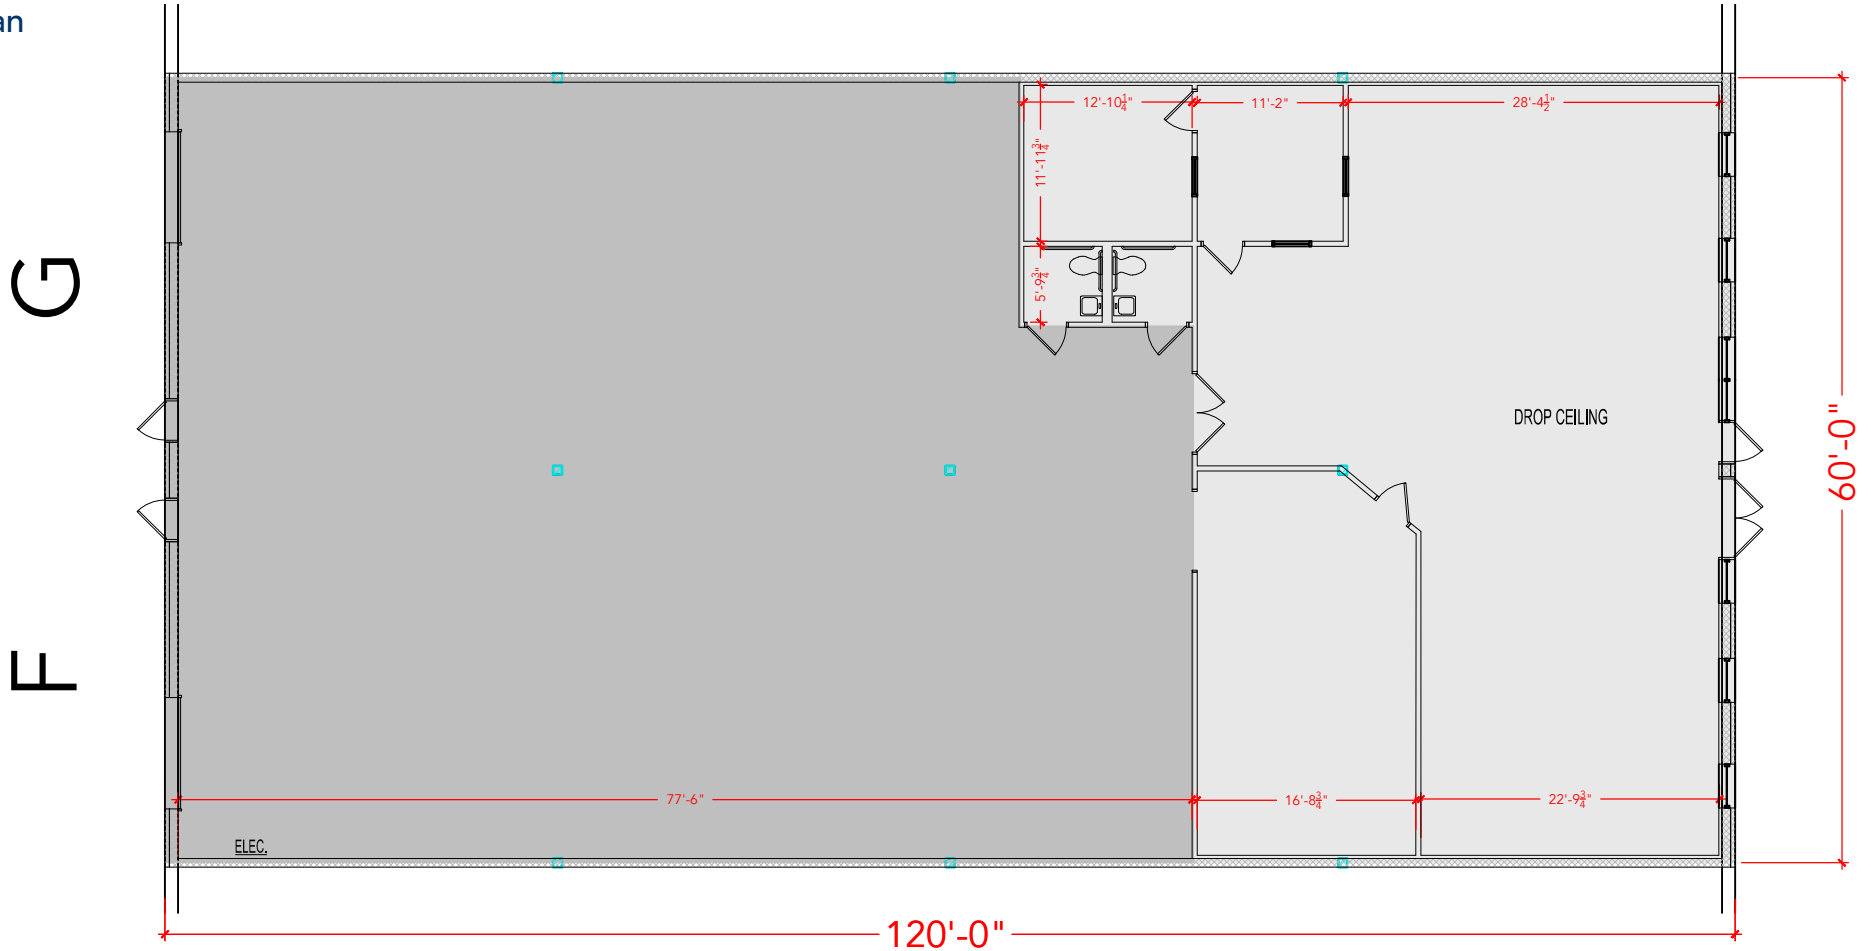

**TOTAL SF AVAILABLE - 7,200 SF**

OFFICE - 2,729 SF

WAREHOUSE - 4,471 SF

[Click to access 3D model](#)

Key Plan

Floor Plan