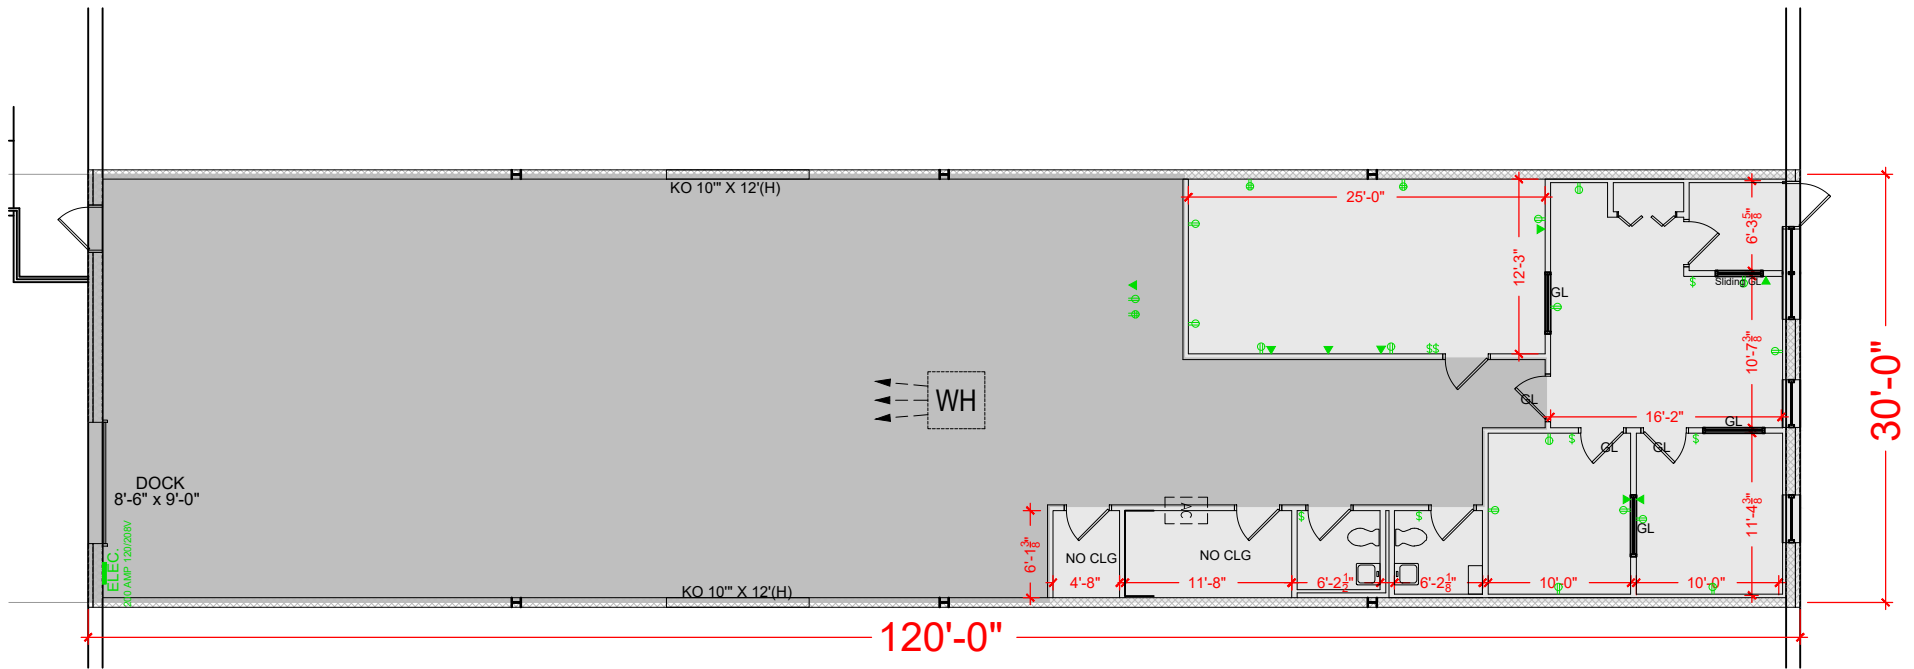

TOTAL SF AVAILABLE - 3,600 SF

OFFICE - 1,110 SF

WAREHOUSE - 2,490 SF

[Click to access 3D model](#)

Key Plan

Floor Plan