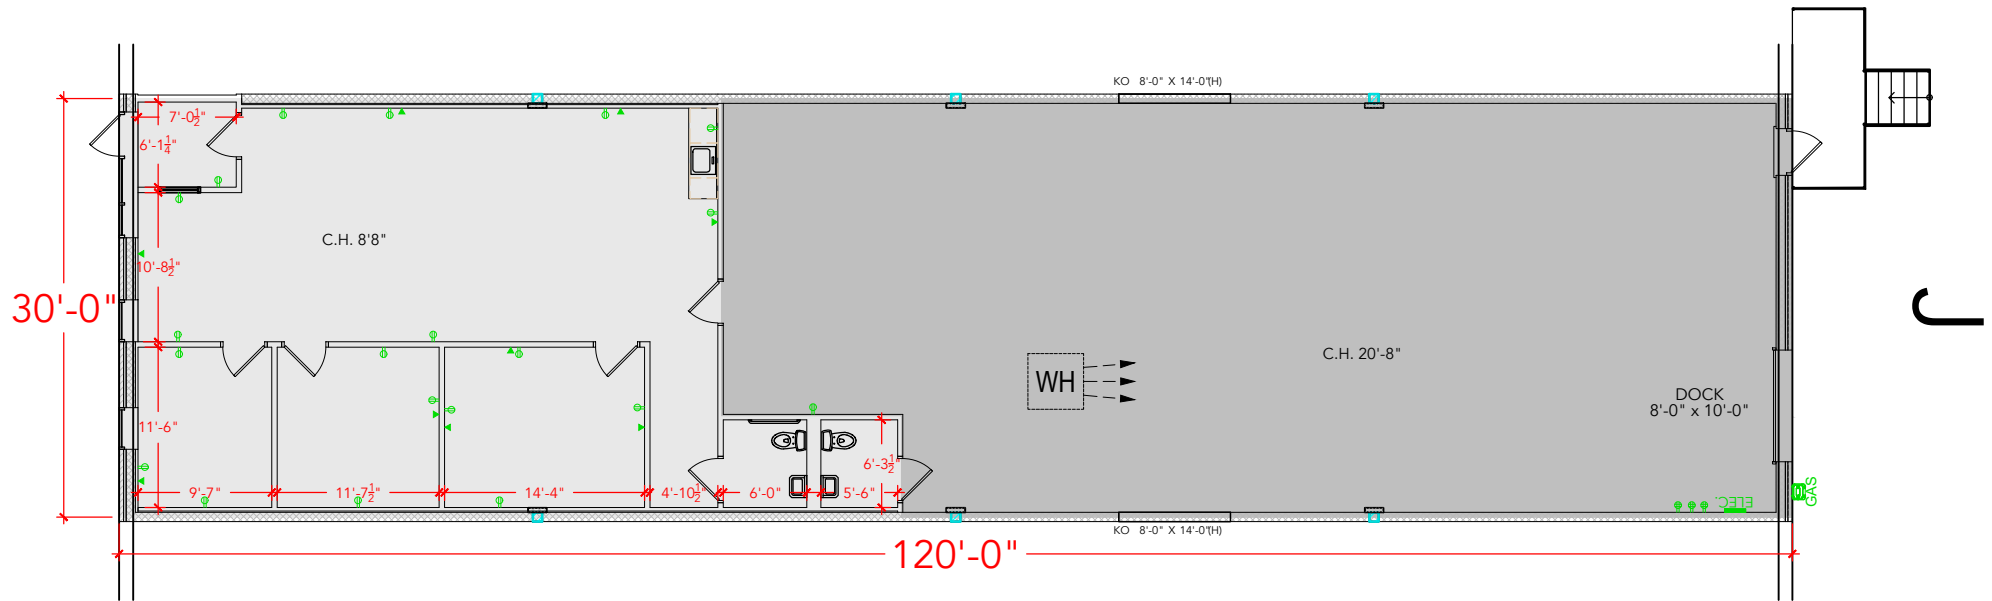

**TOTAL SF AVAILABLE - 3,600 SF**

OFFICE - 1,386 SF  
WAREHOUSE - 2,214 SF

[Click to access 3D model](#)

Key Plan

Floor Plan