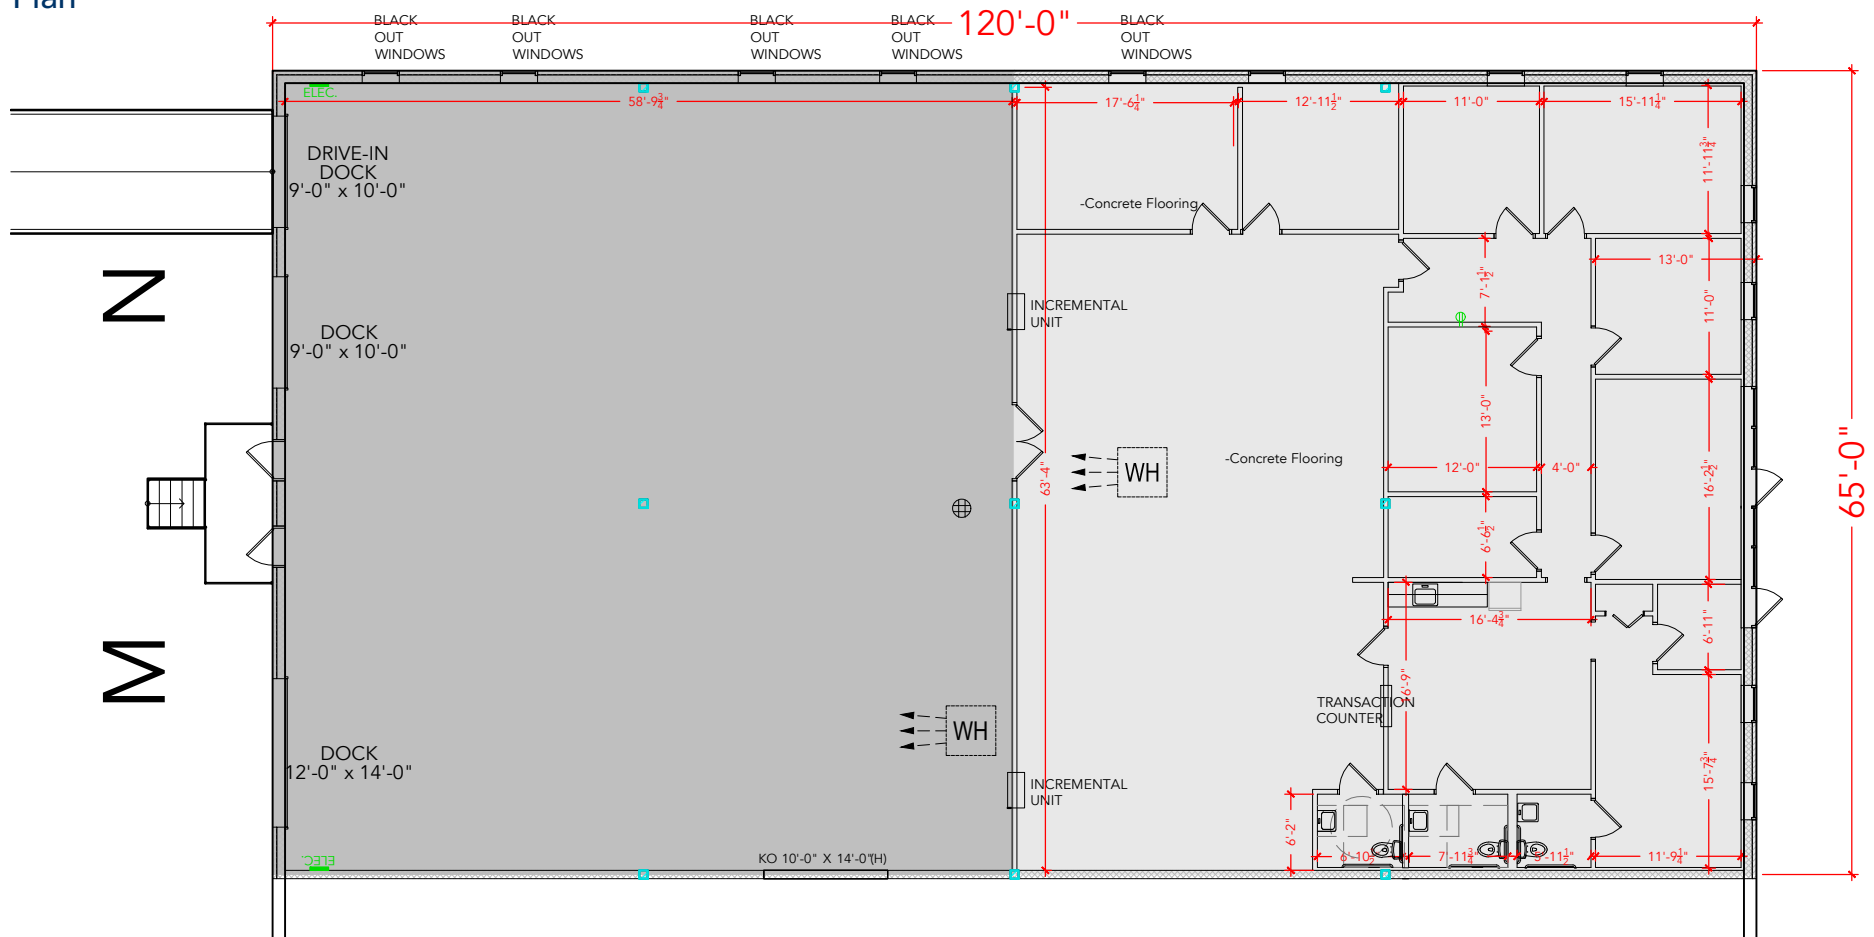

TOTAL SF AVAILABLE - 7,800 SF

OFFICE - 3,900 SF
WAREHOUSE - 3,900 SF

[Click to access 3D model](#)

Key Plan

Floor Plan