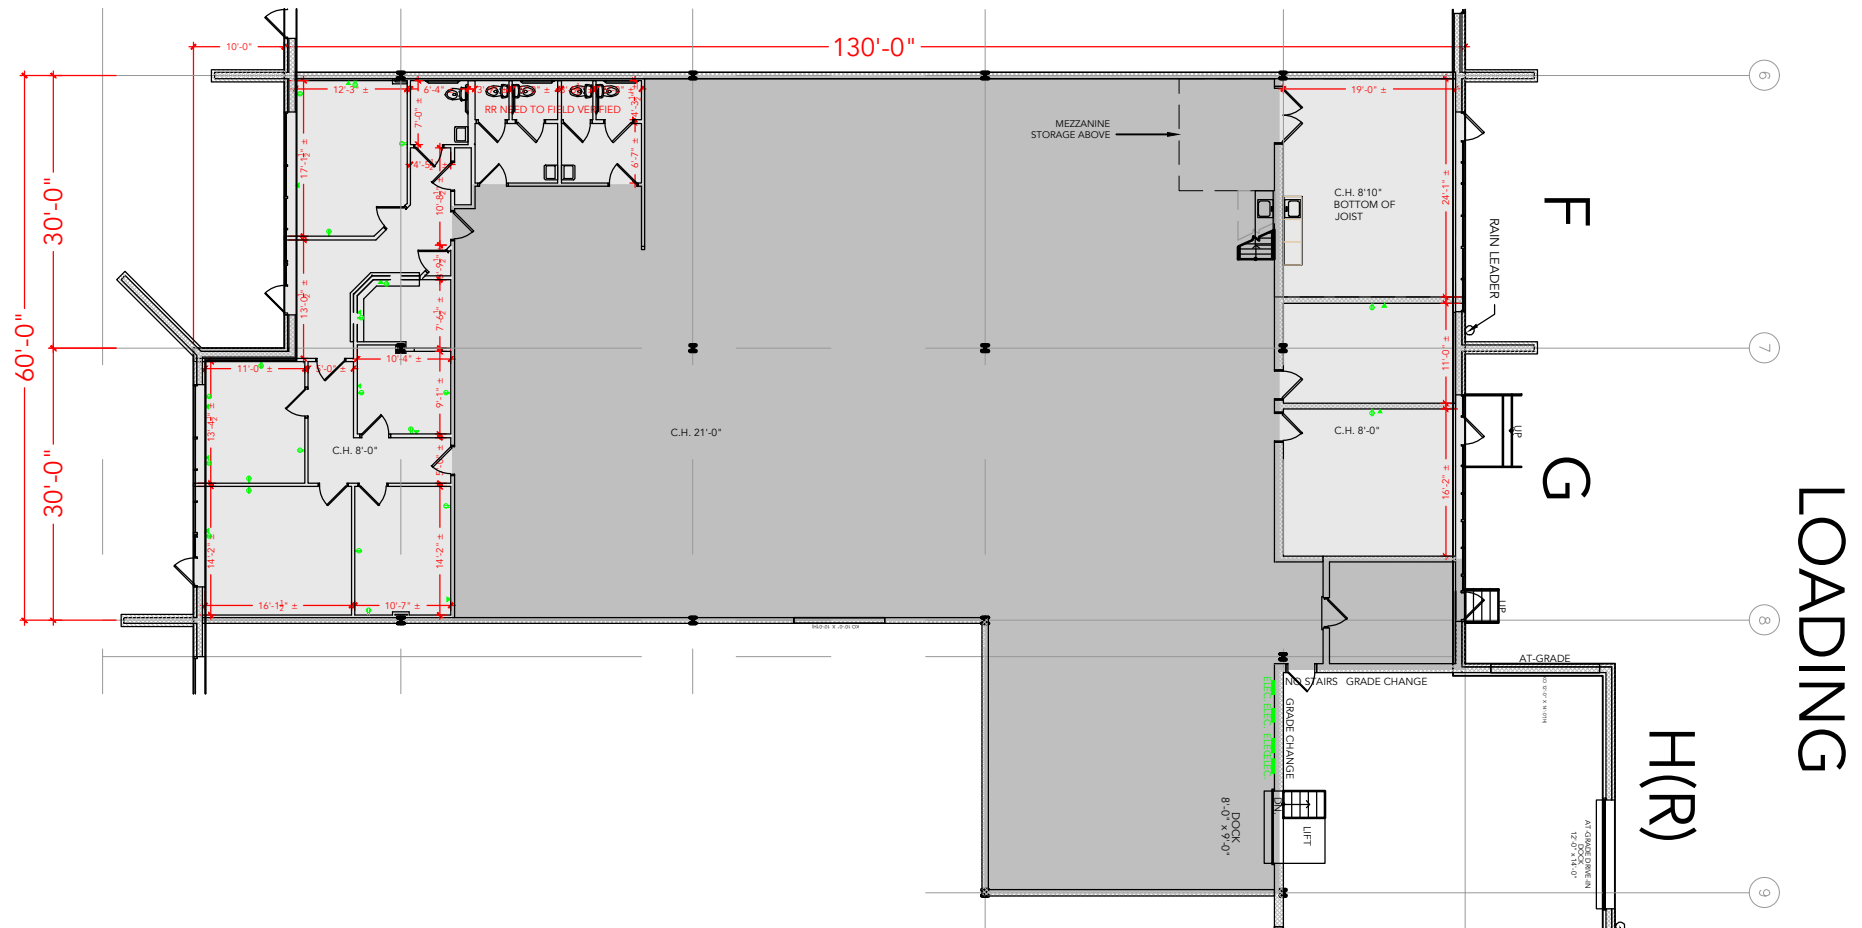

TOTAL SF AVAILABLE -9,220 RSF

OFFICE - 2,773 RSF

WAREHOUSE - 6,447 RSF

* INCLUDES % OF METER ROOM

[Click to access CADD file](#)

Key Plan

Floor Plan