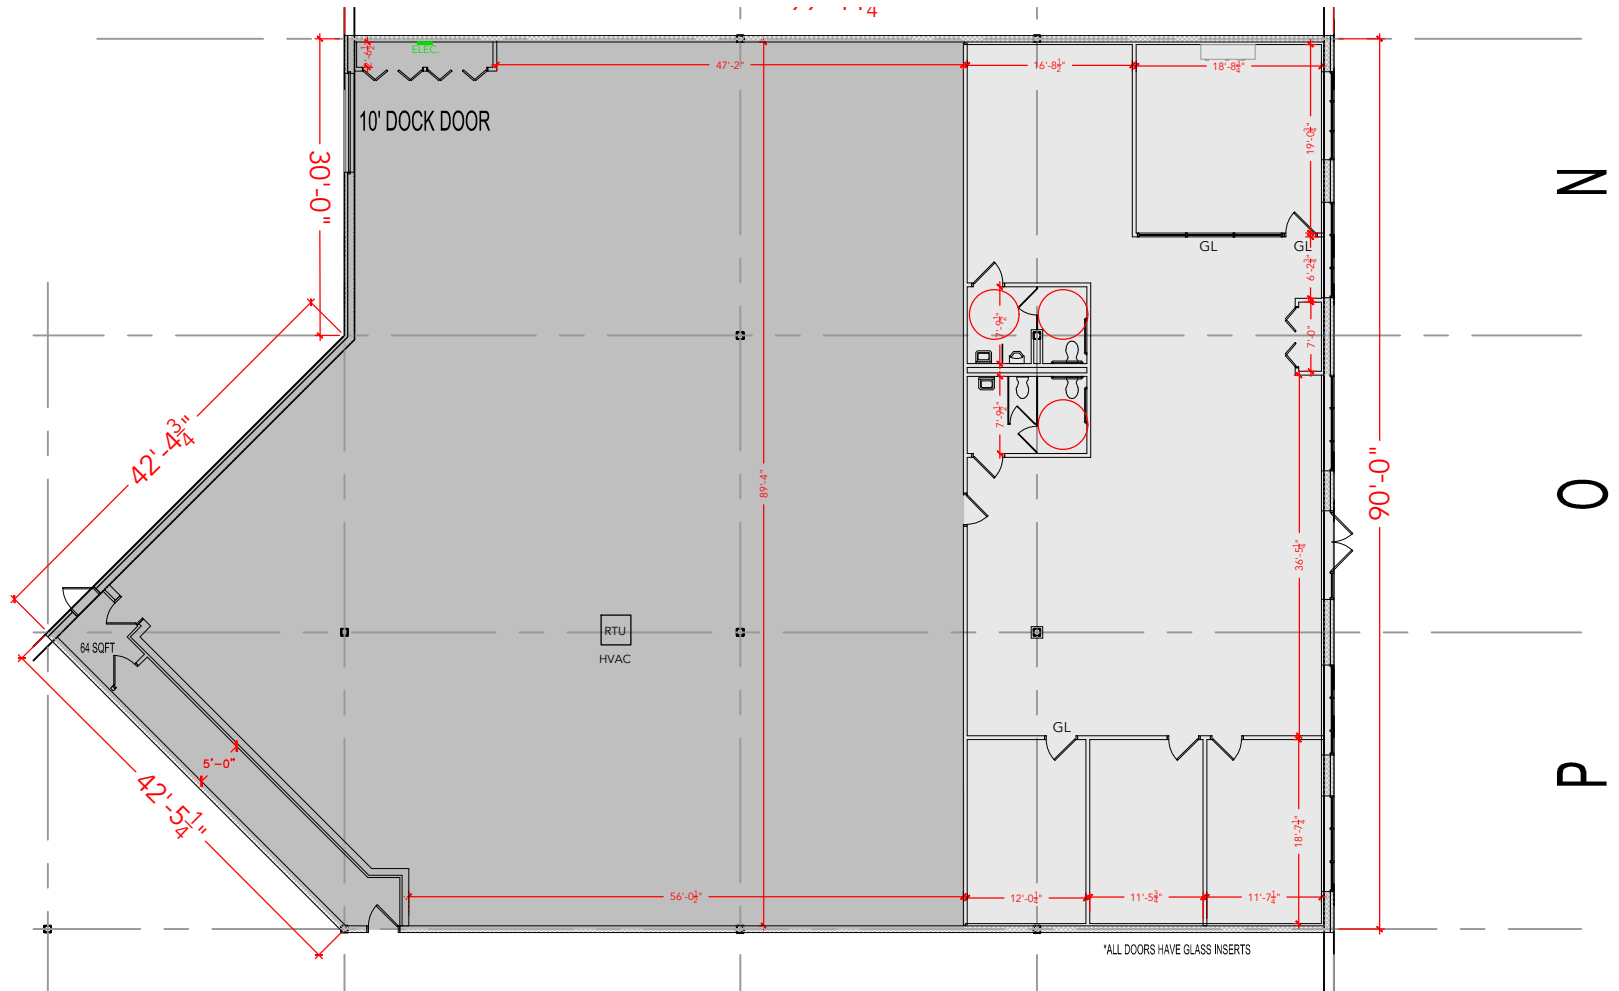

**TOTAL SF AVAILABLE - 9,000 SF**

OFFICE - 3,353 SF

WAREHOUSE SF - 6,547 SF

[Click to access 3D model](#)

Key Plan

Floor Plan