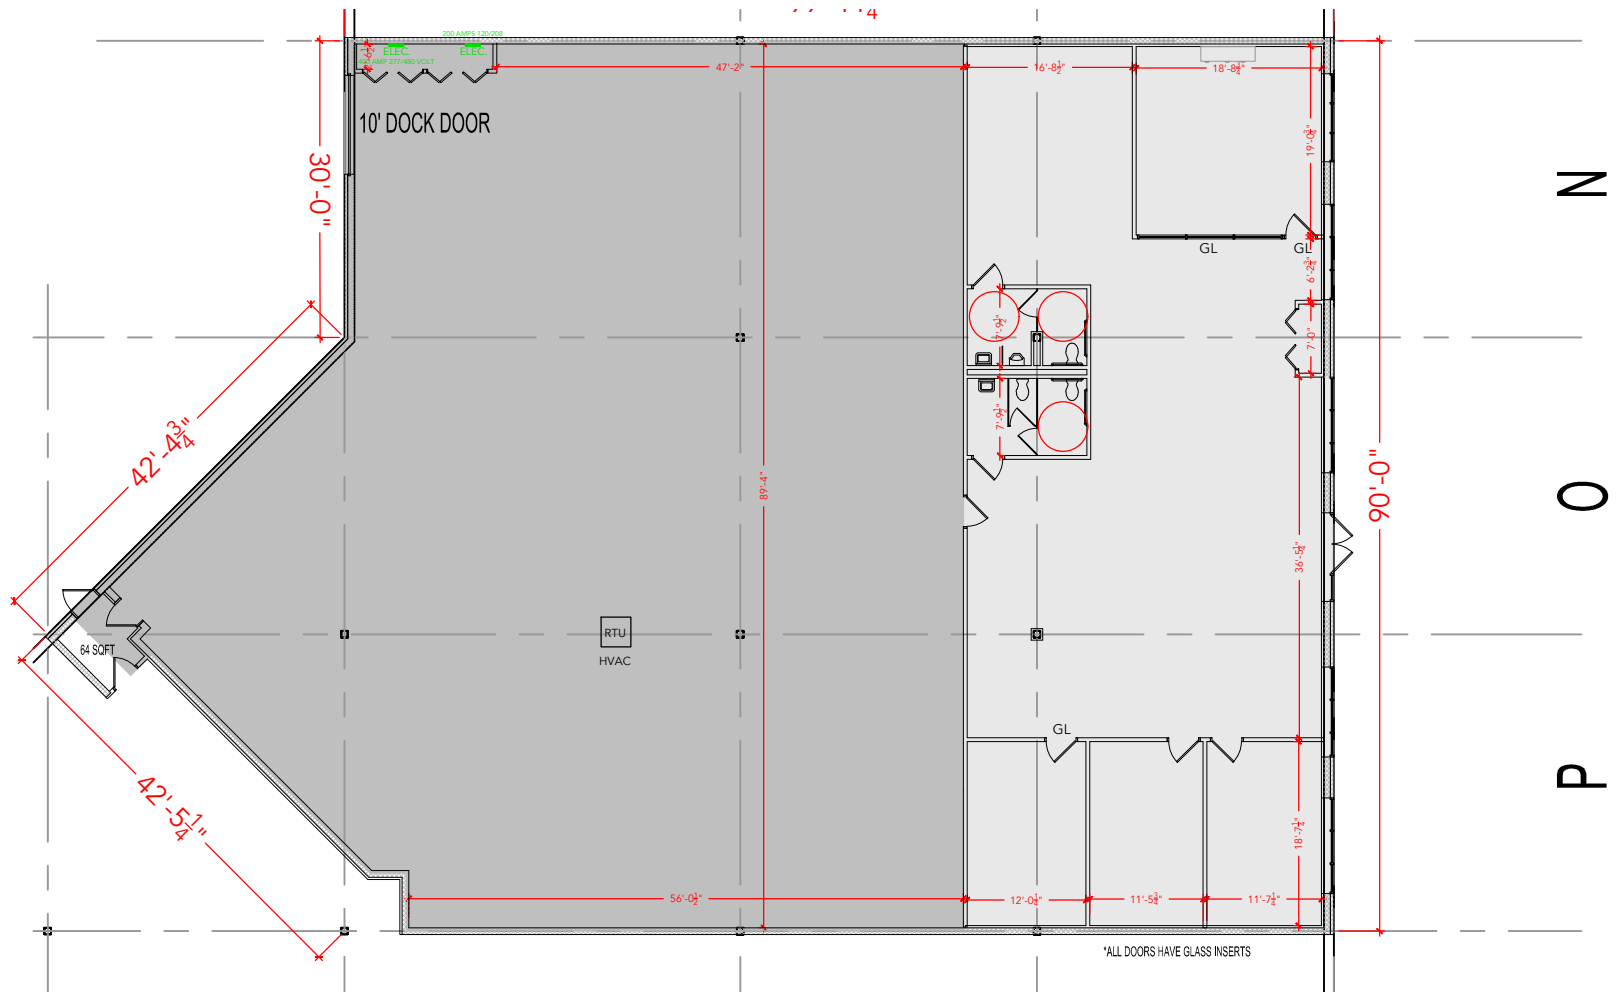

TOTAL SF AVAILABLE - 9,642 SF

OFFICE - 3,353 SF

WAREHOUSE SF - 6,299 SF

[Click to access 3D model](#)

Key Plan

Floor Plan