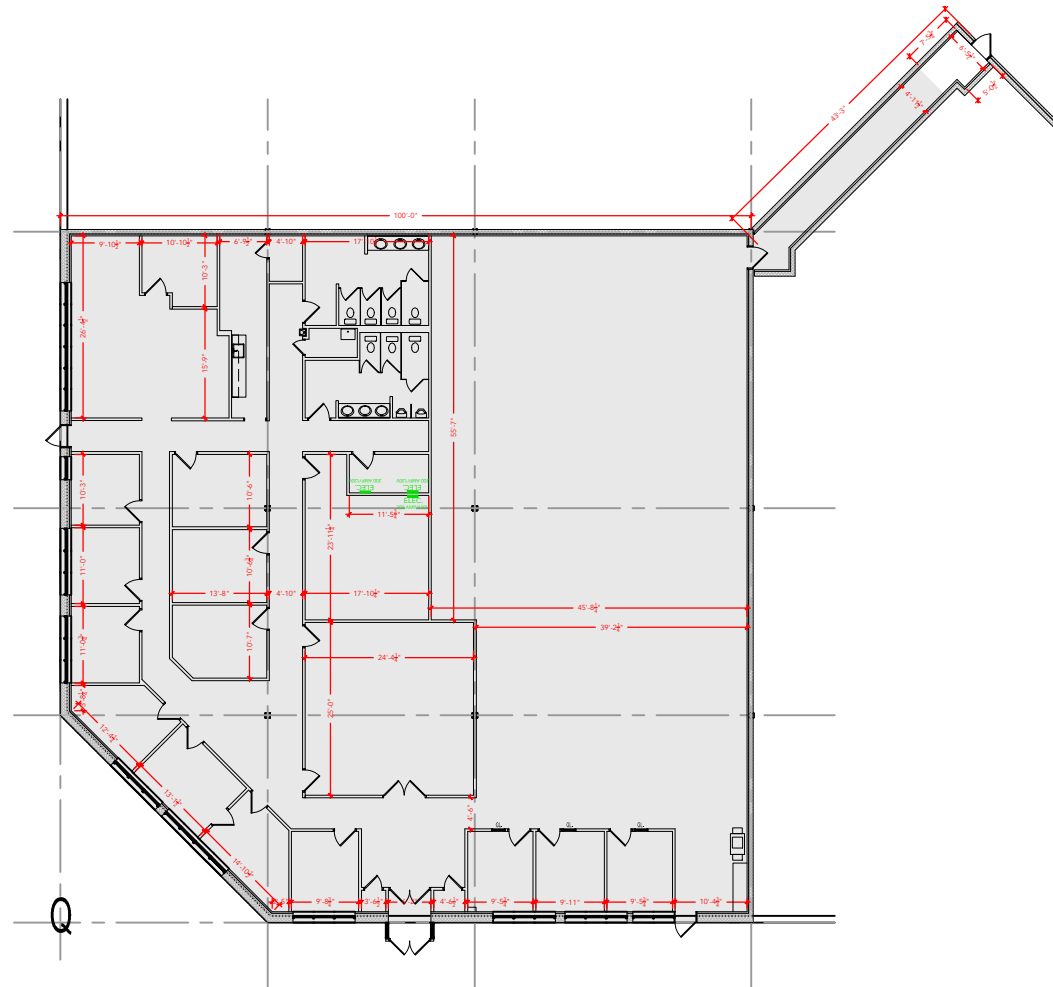

TOTAL SF AVAILABLE - 9,808 SF

OFFICE - 9,808 SF

WAREHOUSE SF - 0,000 SF

[Click to access 3D model](#)

Key Plan

Floor Plan