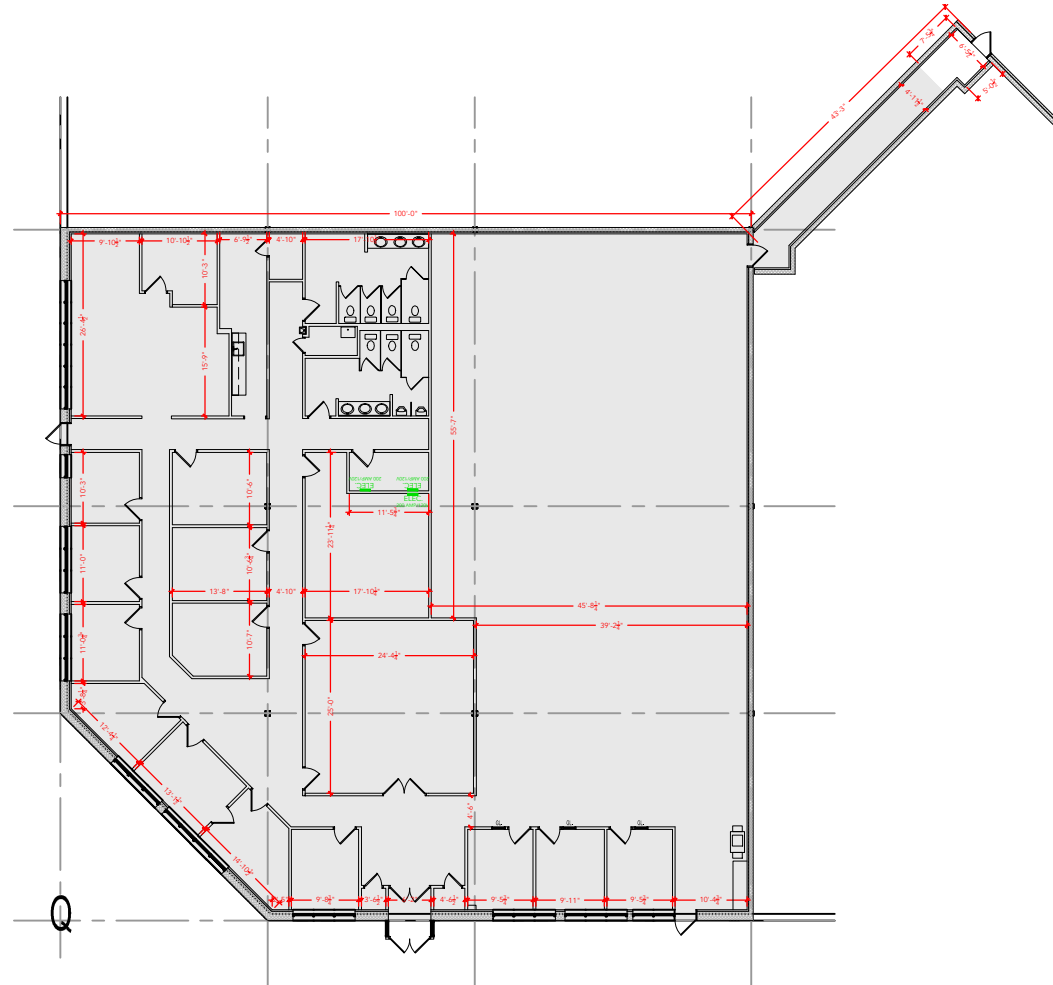

**TOTAL SF AVAILABLE - 9,808 SF**

OFFICE - 9,808 SF

WAREHOUSE SF - 0,000 SF

[Click to access 3D model](#)

Key Plan

Floor Plan