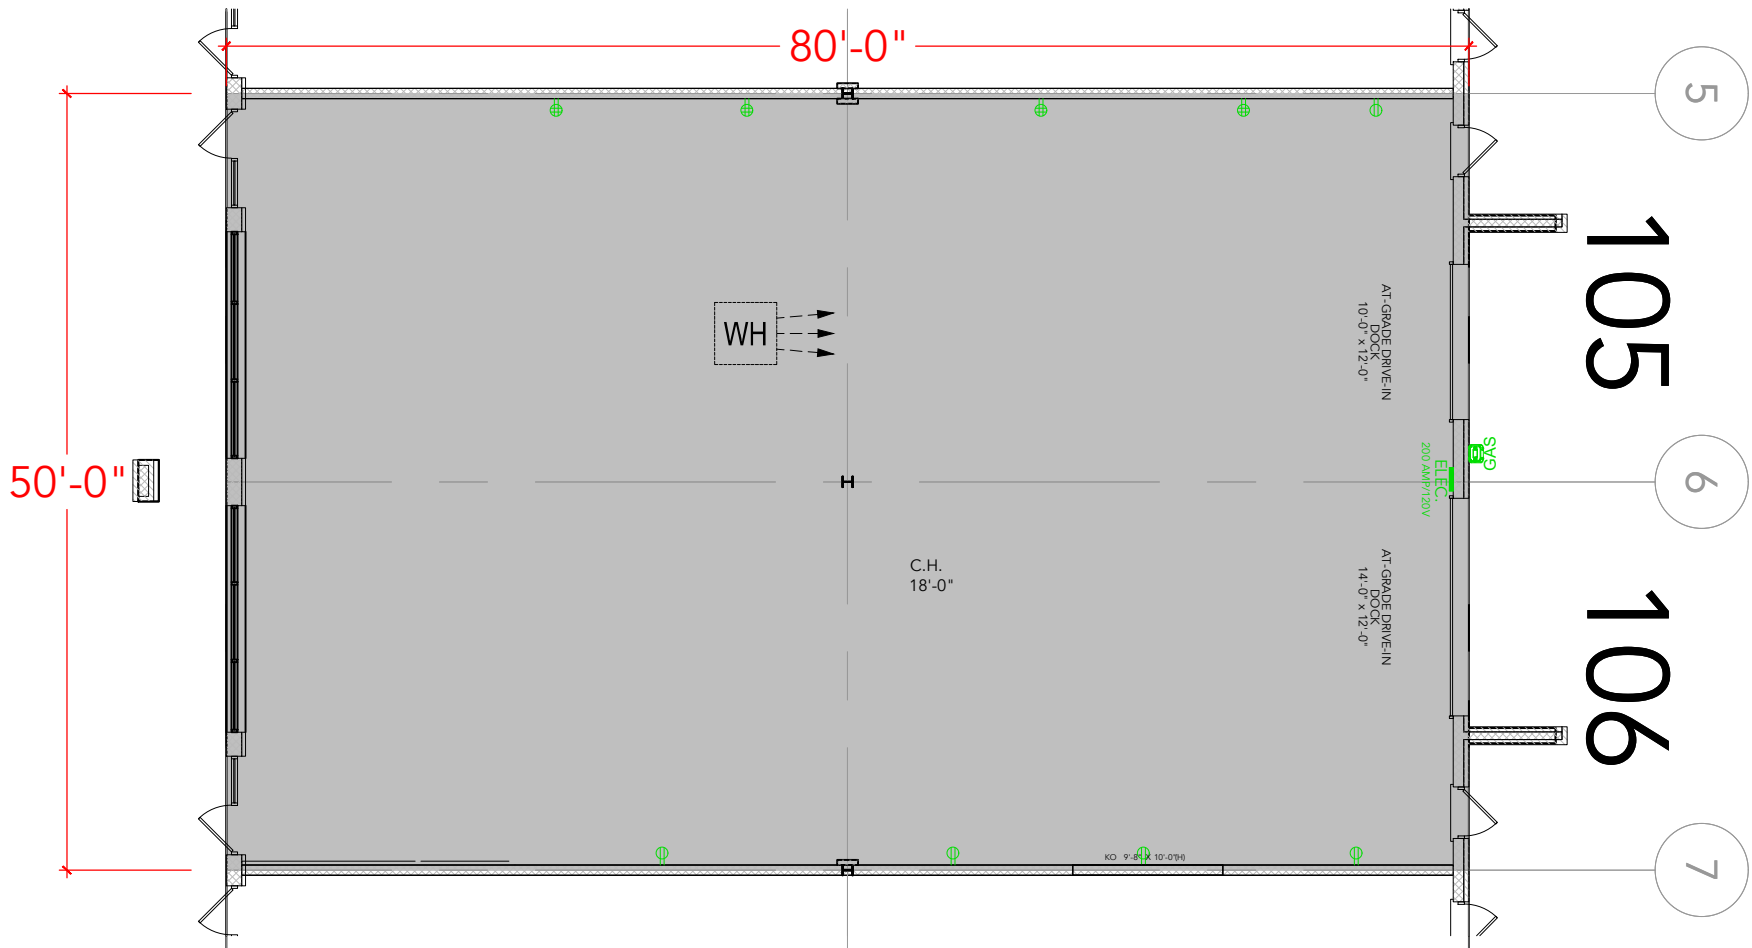

TOTAL SF AVAILABLE - 4,000 SF

OFFICE - 0,000 SF

WAREHOUSE - 4,000 SF

[Click to access 3D model](#)

Key Plan

Floor Plan