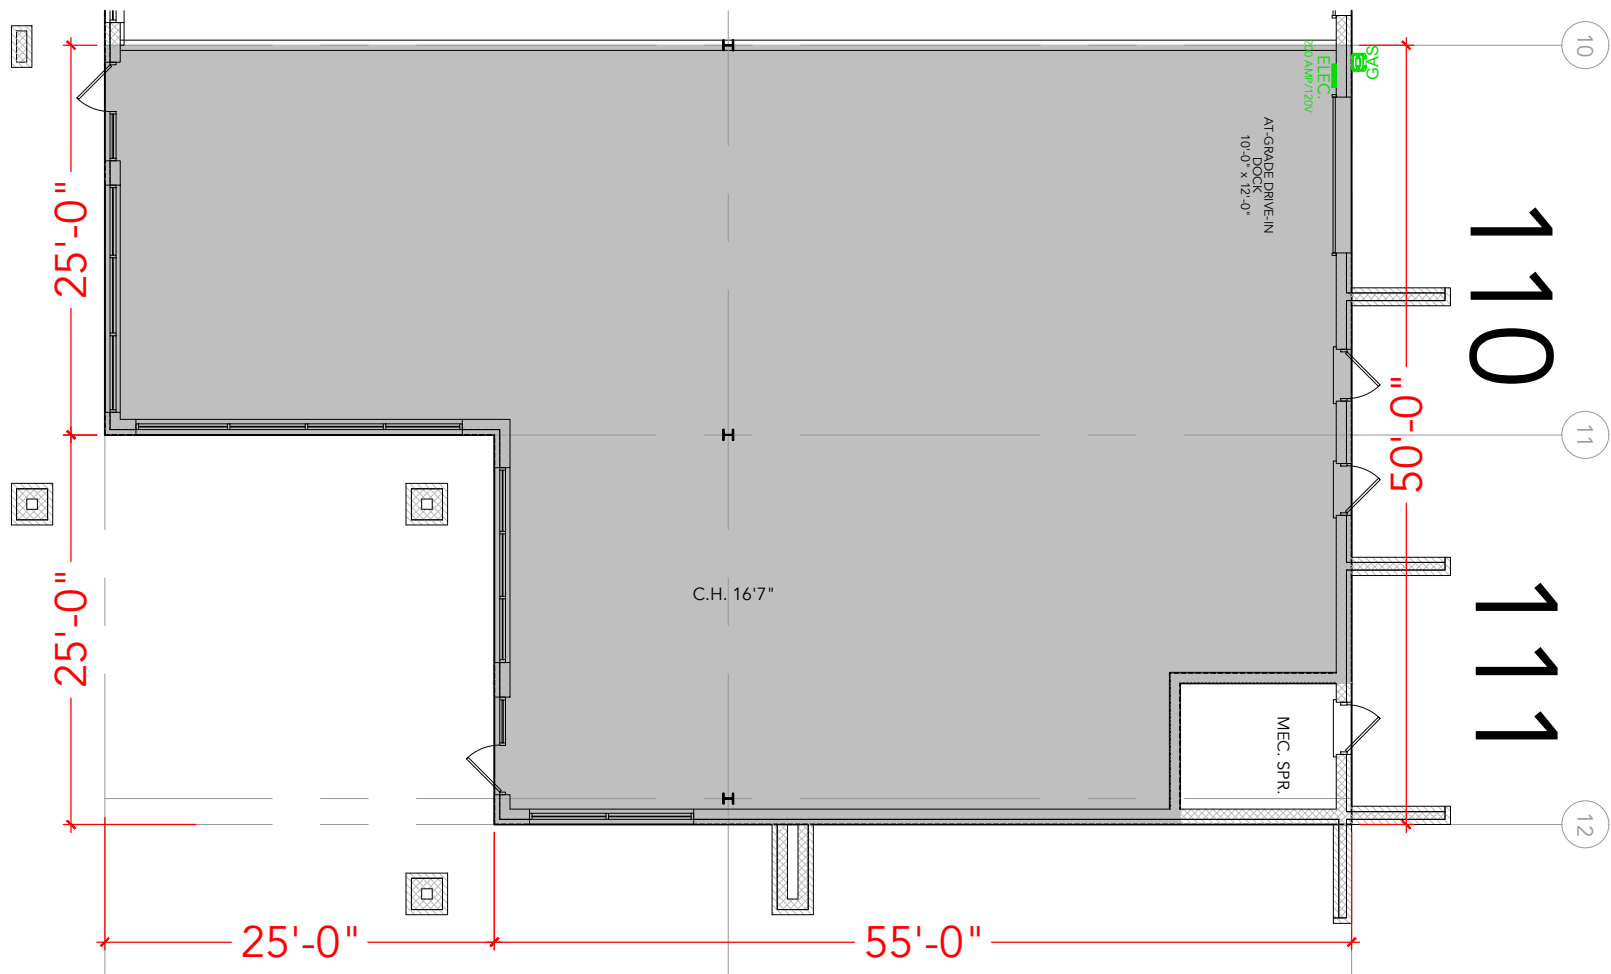

**TOTAL SF AVAILABLE - 3,275 SF**

OFFICE - 0,000 SF

WAREHOUSE - 3,275 SF

[Click to access 3D model](#)

Key Plan

Floor Plan