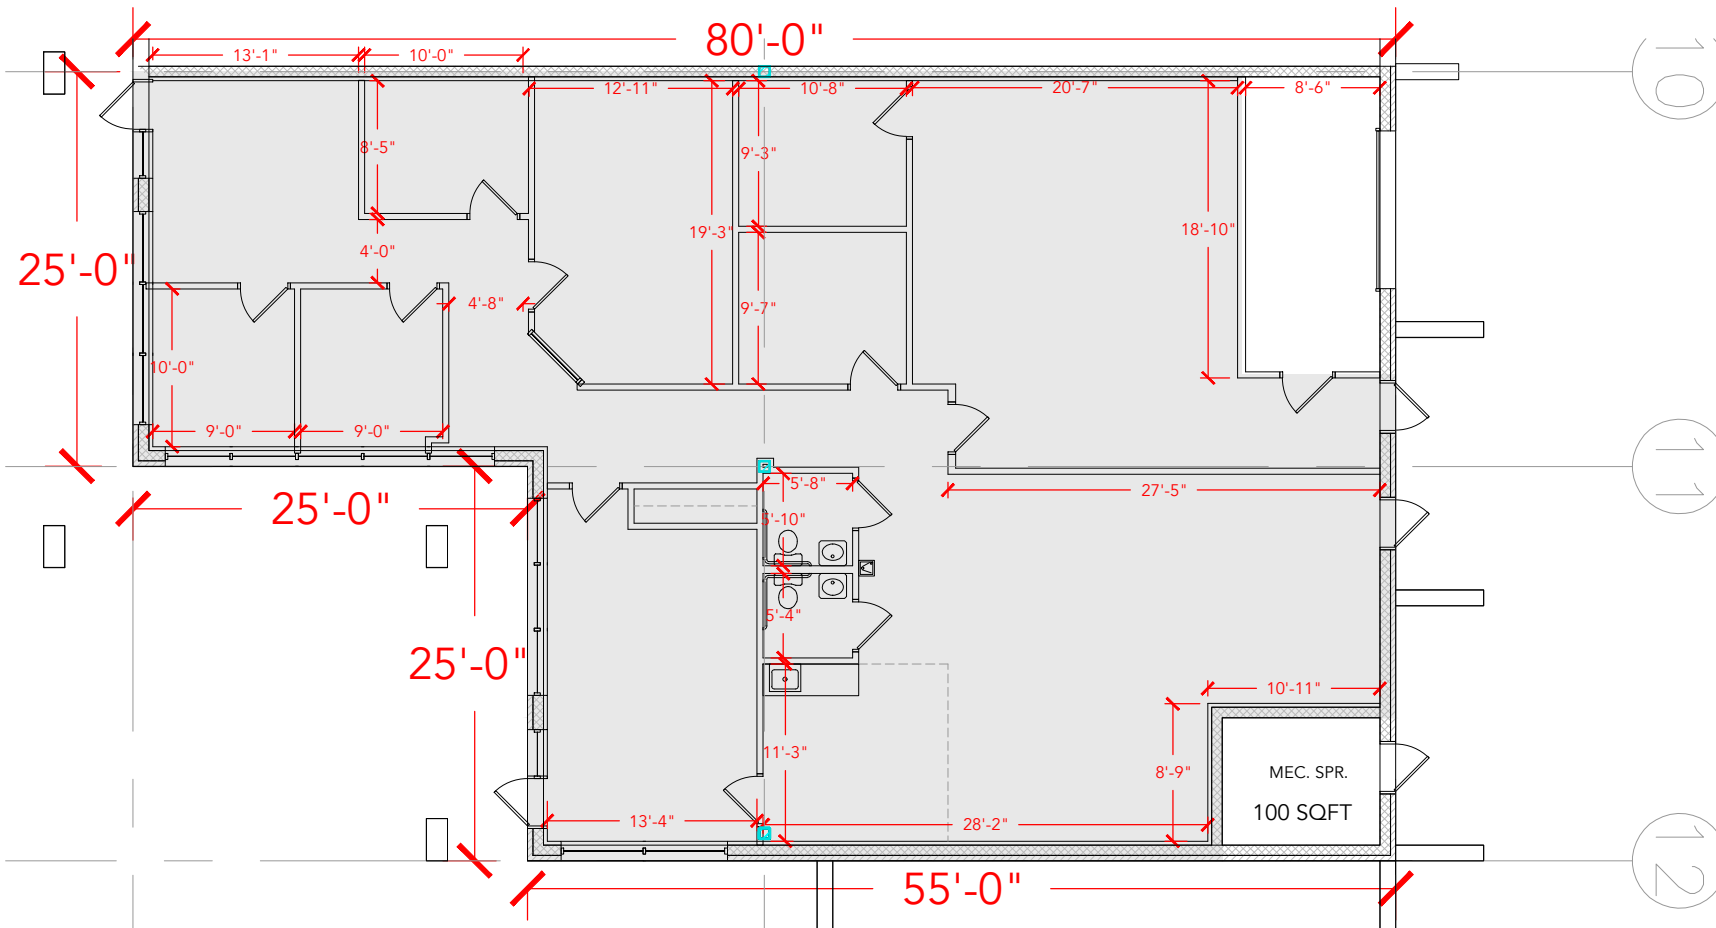

TOTAL SF AVAILABLE - 3,275 SF

OFFICE - 3,087 SF

WAREHOUSE - 188 SF

[Click to access 3D model](#)

Key Plan

Floor Plan