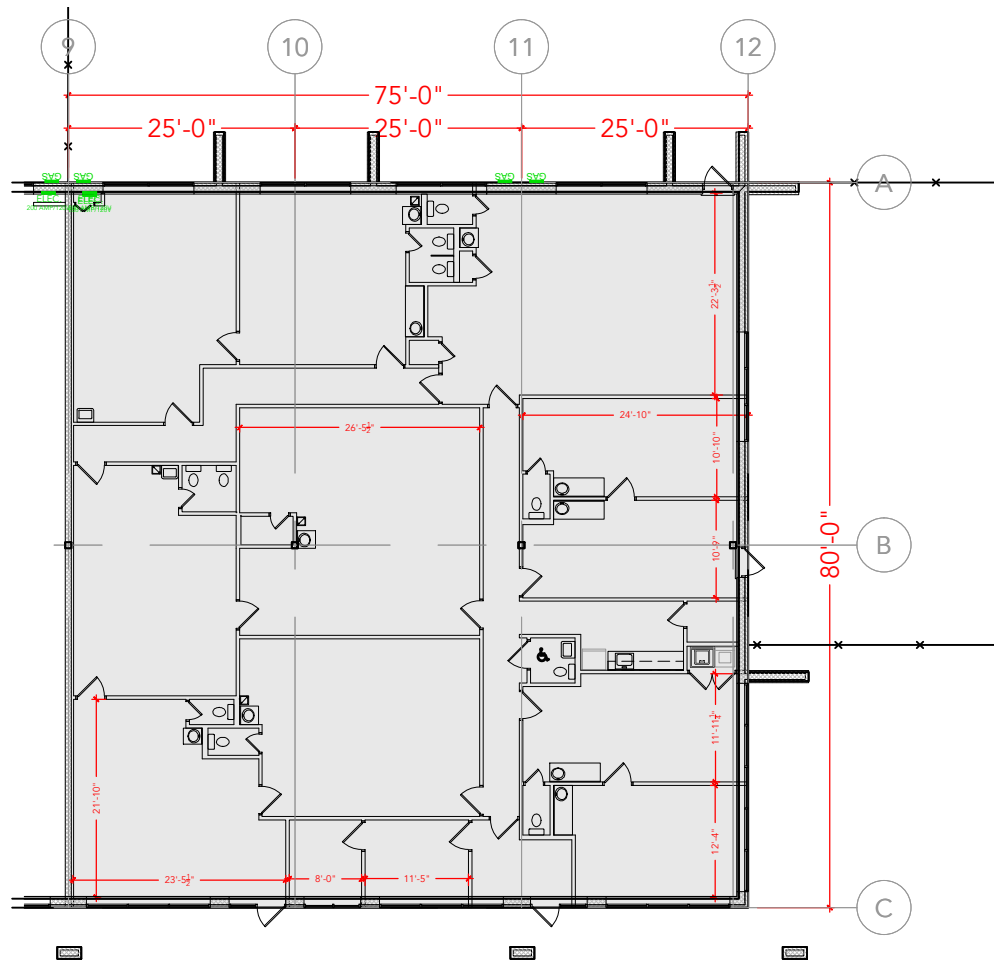

TOTAL SF AVAILABLE - 6,000 SF

OFFICE - 6,000 SF

WAREHOUSE - 0,000 SF

[Click to access 3D model](#)

LOADING

Key Plan

Floor Plan