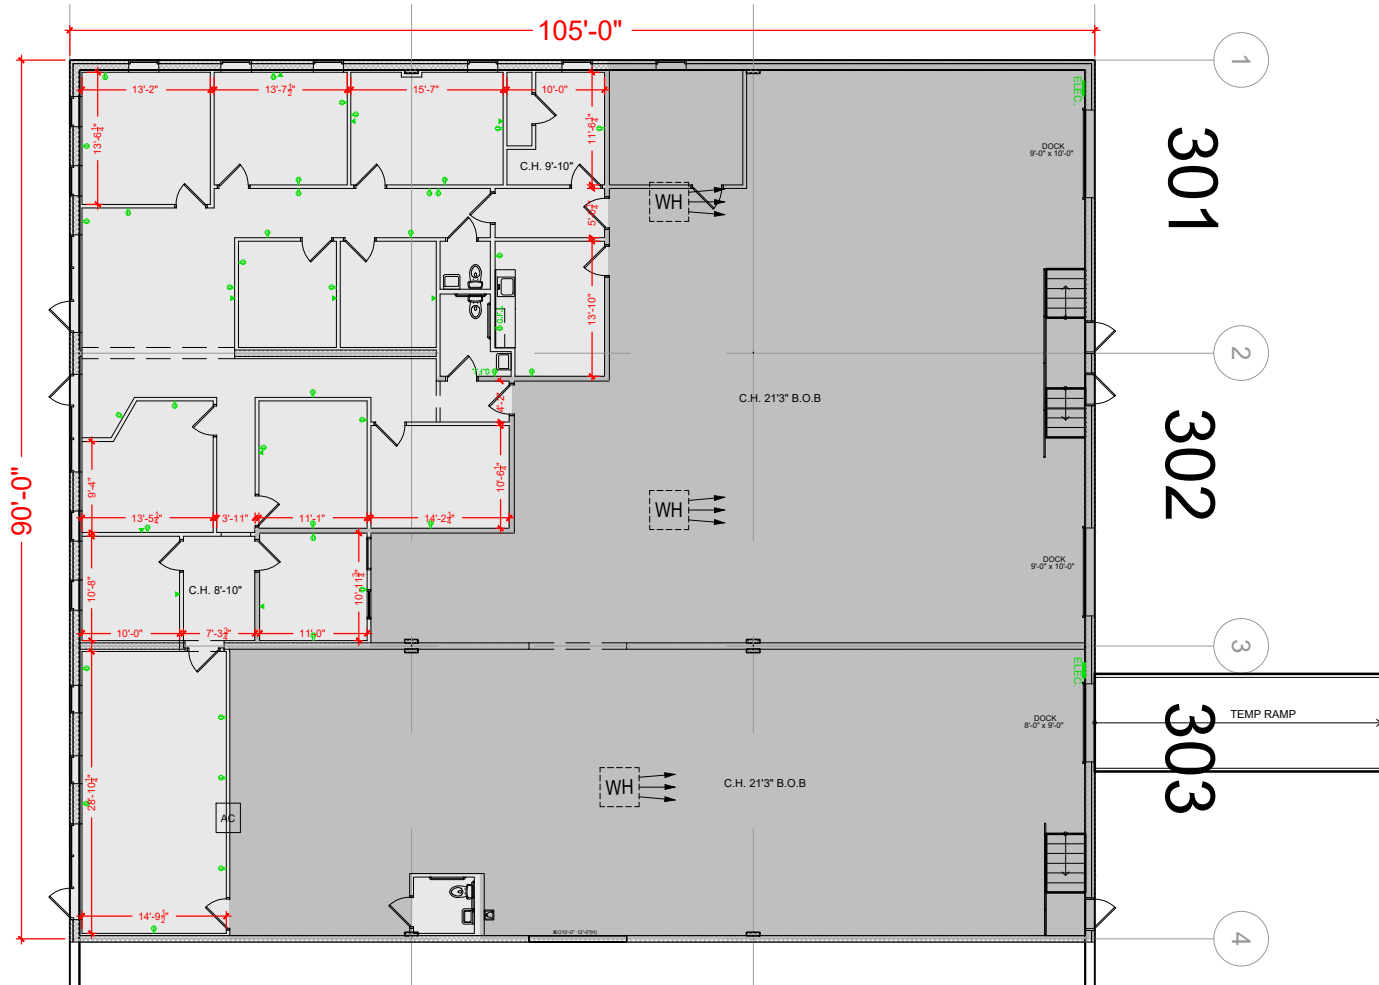

TOTAL SF AVAILABLE - 9,450 SF

OFFICE SF - 3,394 SF

WAREHOUSE SF - 6,056 SF

[Click to access 3D model](#)

Key Plan

Floor Plan