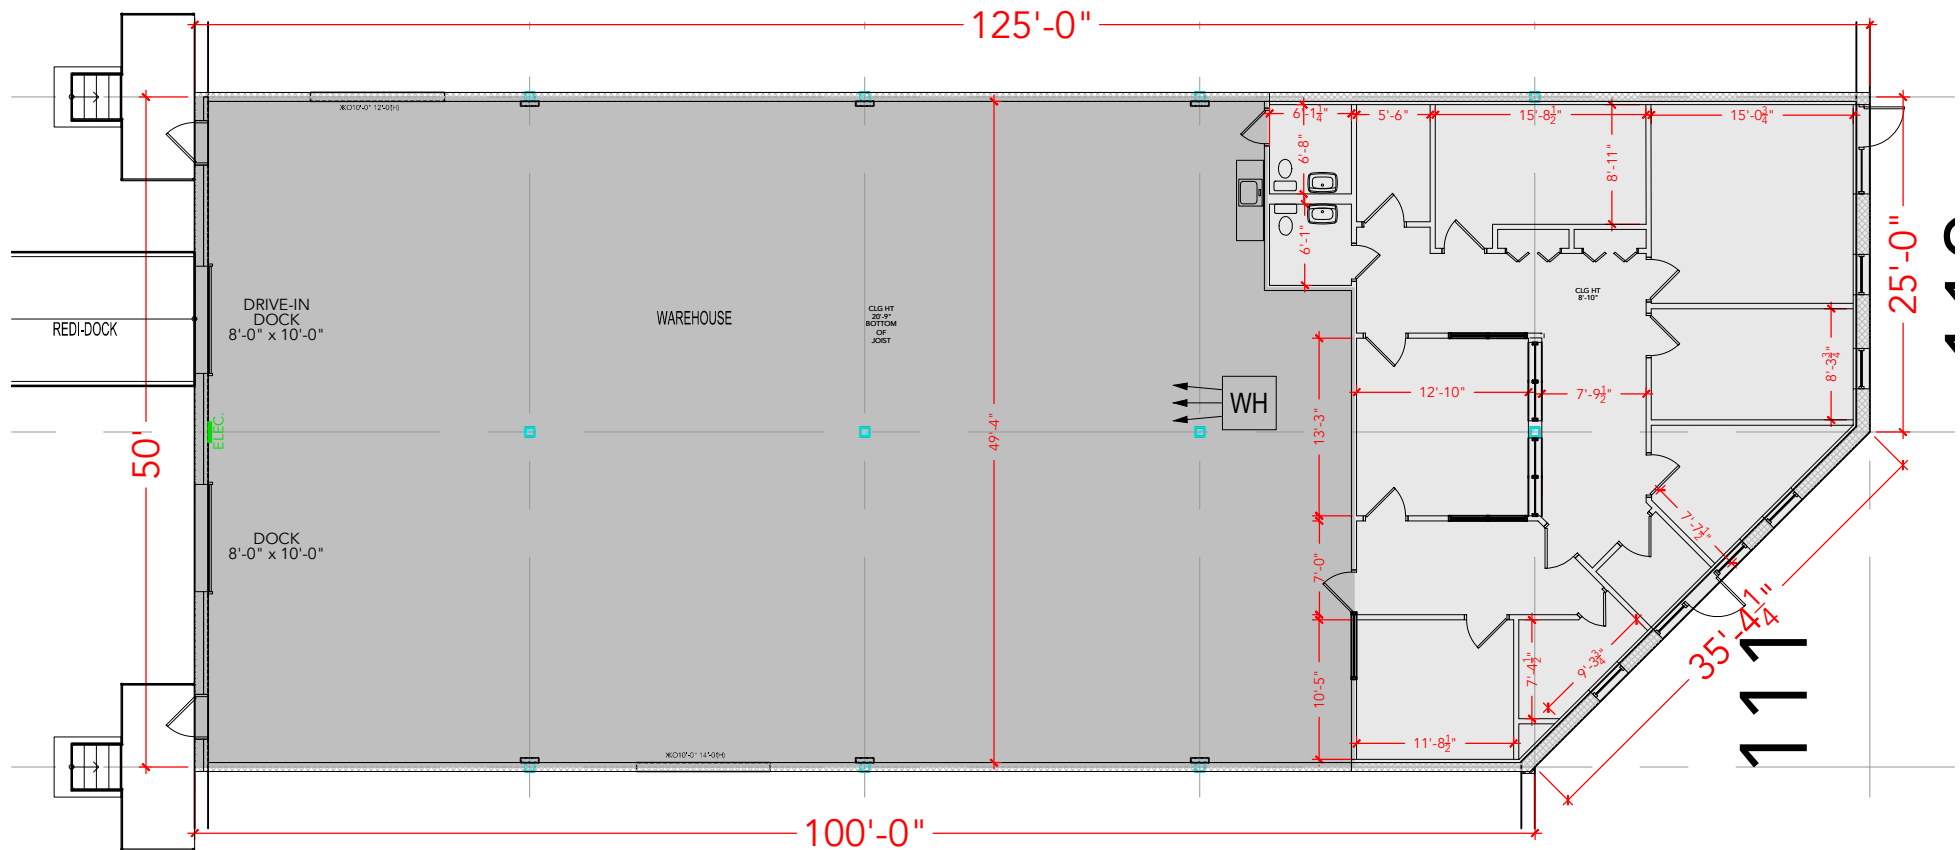

**TOTAL SF AVAILABLE - 5,937 SF**

**OFFICE - 1,705 SF**

**WAREHOUSE - 4,233 SF**

[Click to access 3D model](#)

Key Plan

## Floor Plan