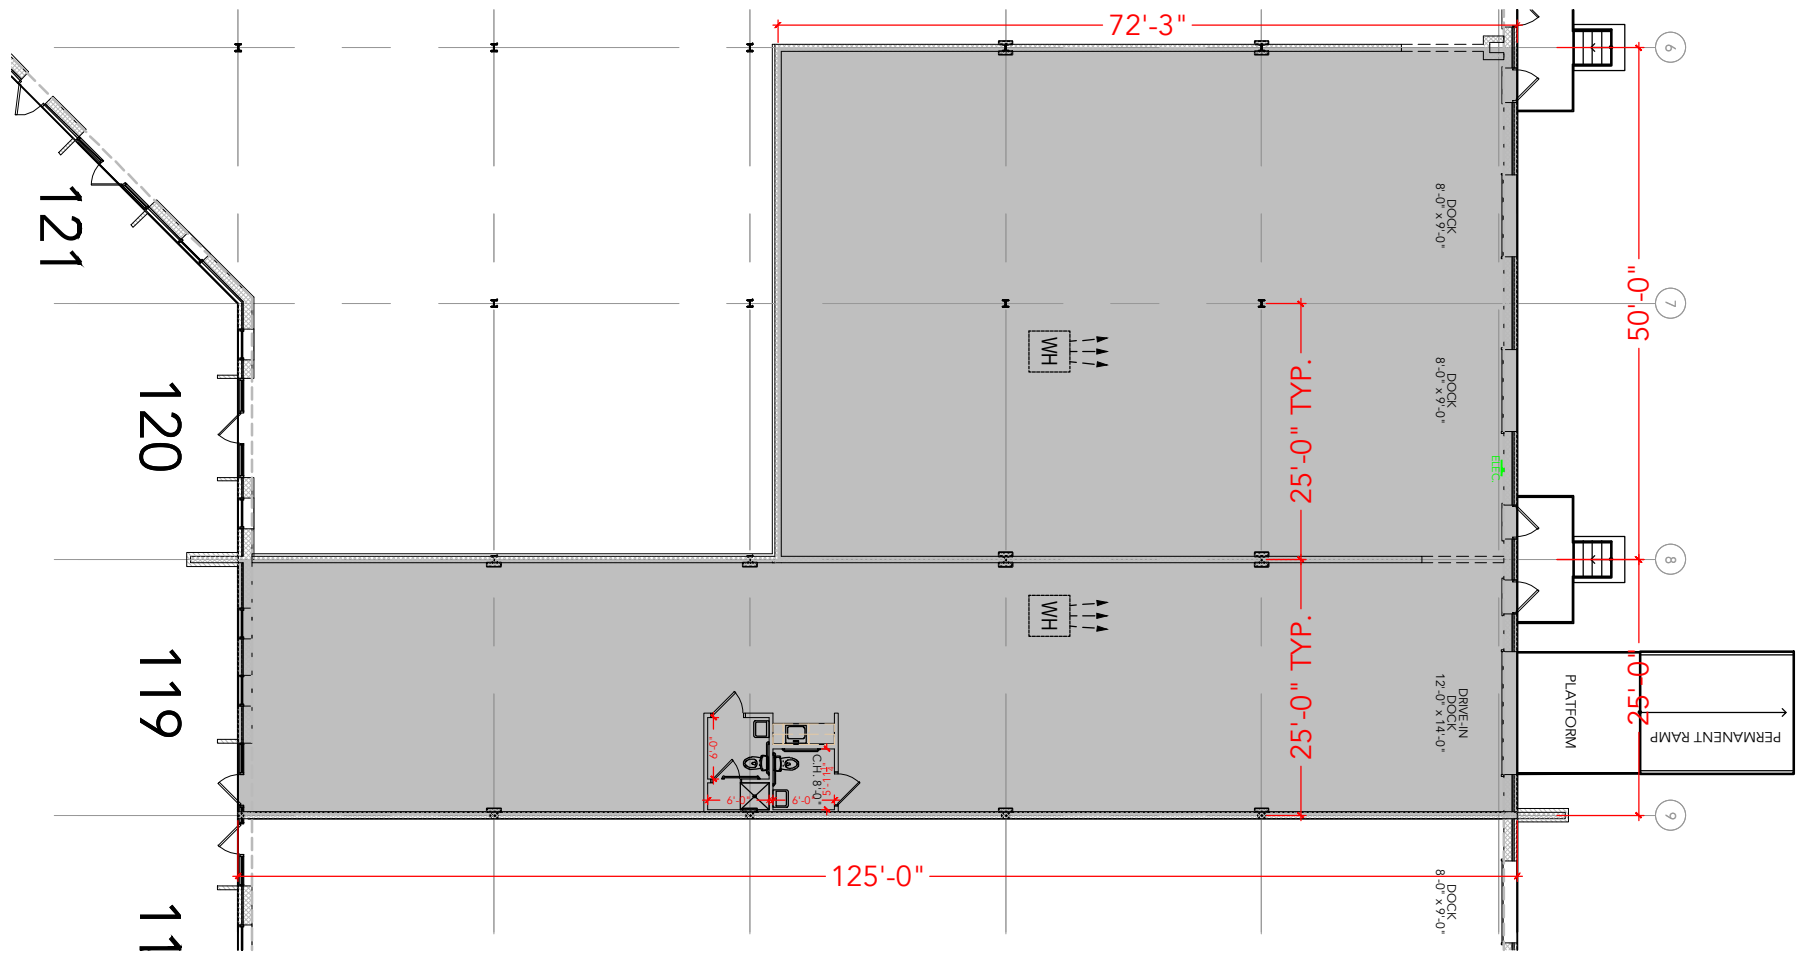

TOTAL SF AVAILABLE - 6,737 SF

OFFICE - 0,000 SF

WAREHOUSE - 6,737 SF

[Click to access CADD file](#)

Key Plan

Floor Plan