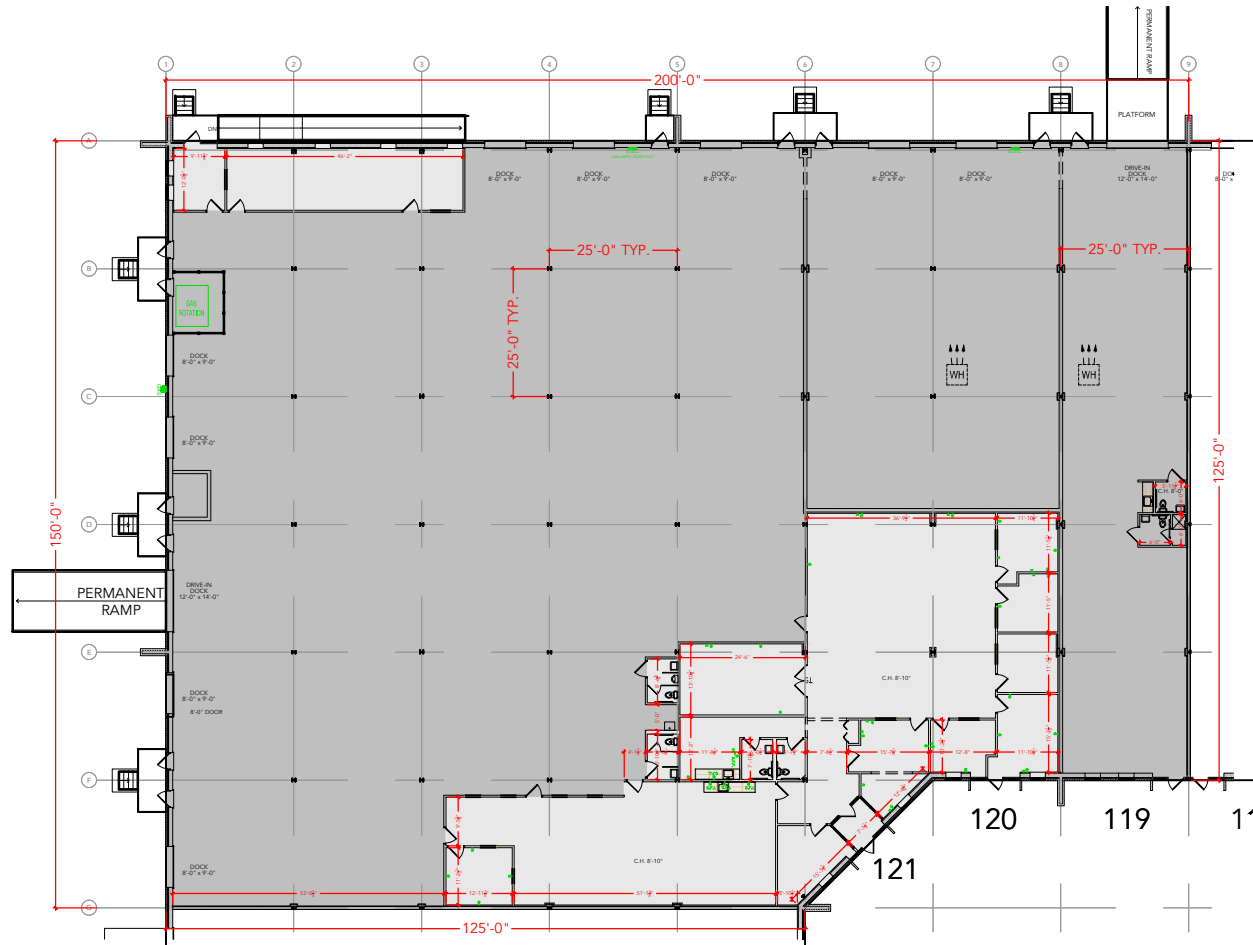

**TOTAL SF AVAILABLE - 28,437 SF**

OFFICE - 6,179 SF

WAREHOUSE - 22,258 SF

\* 5,694 SF MACHINE SHOP

[Click to access 3D model](#)

Key Plan

## Floor Plan