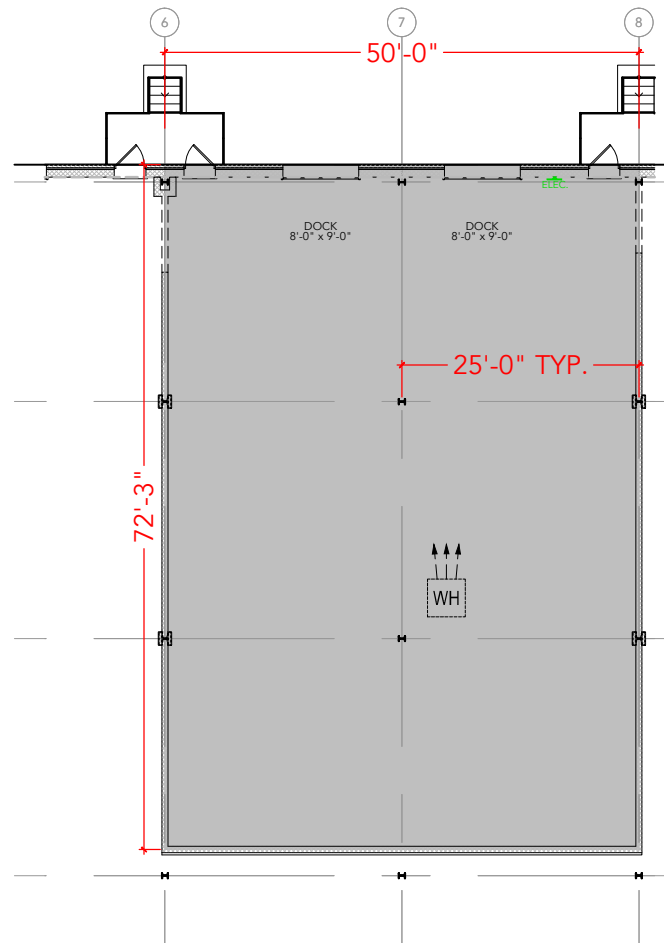

TOTAL SF AVAILABLE - 3,612 SF

OFFICE - 0,000 SF

WAREHOUSE - 3,612 SF

[Click to access 3D model](#)

Key Plan

Floor Plan