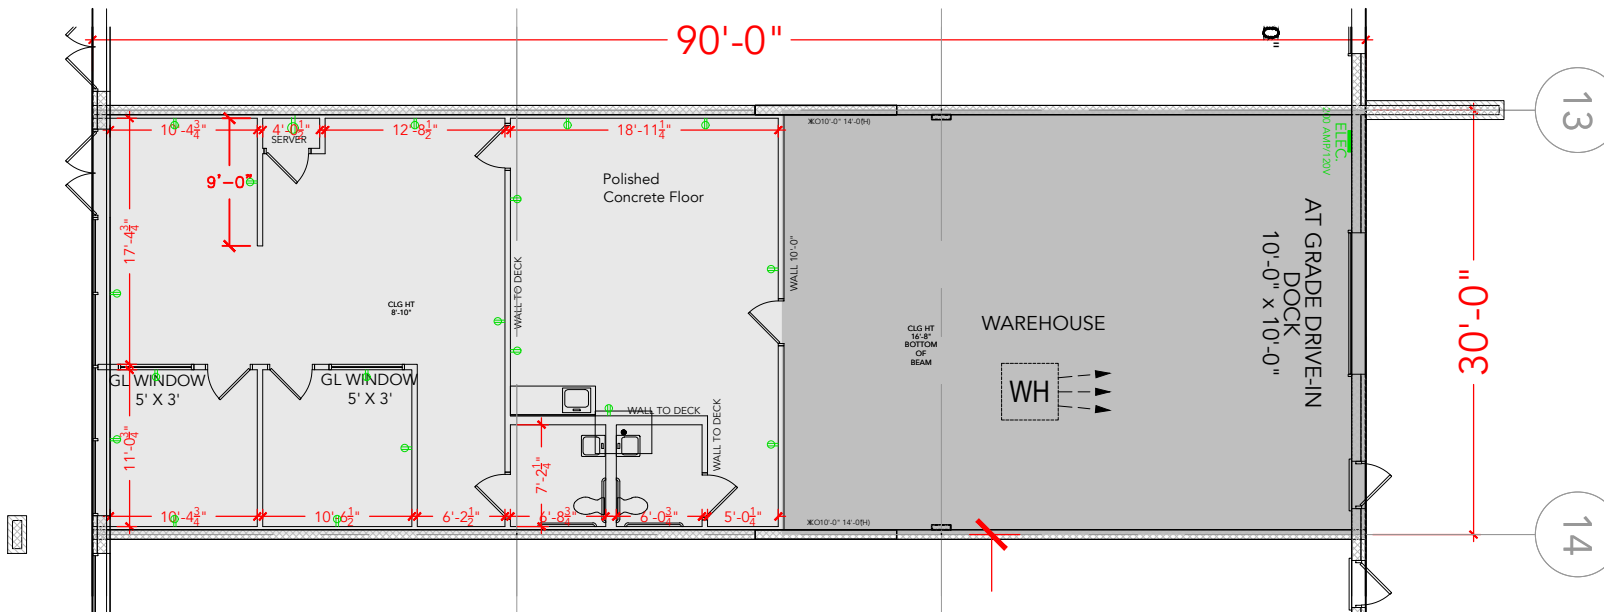

TOTAL SF AVAILABLE - 2,700 SF

OFFICE - 1,460 SF
WAREHOUSE SF - 1,240 SF

[Click to access 3D model](#)

Key Plan

613

Floor Plan