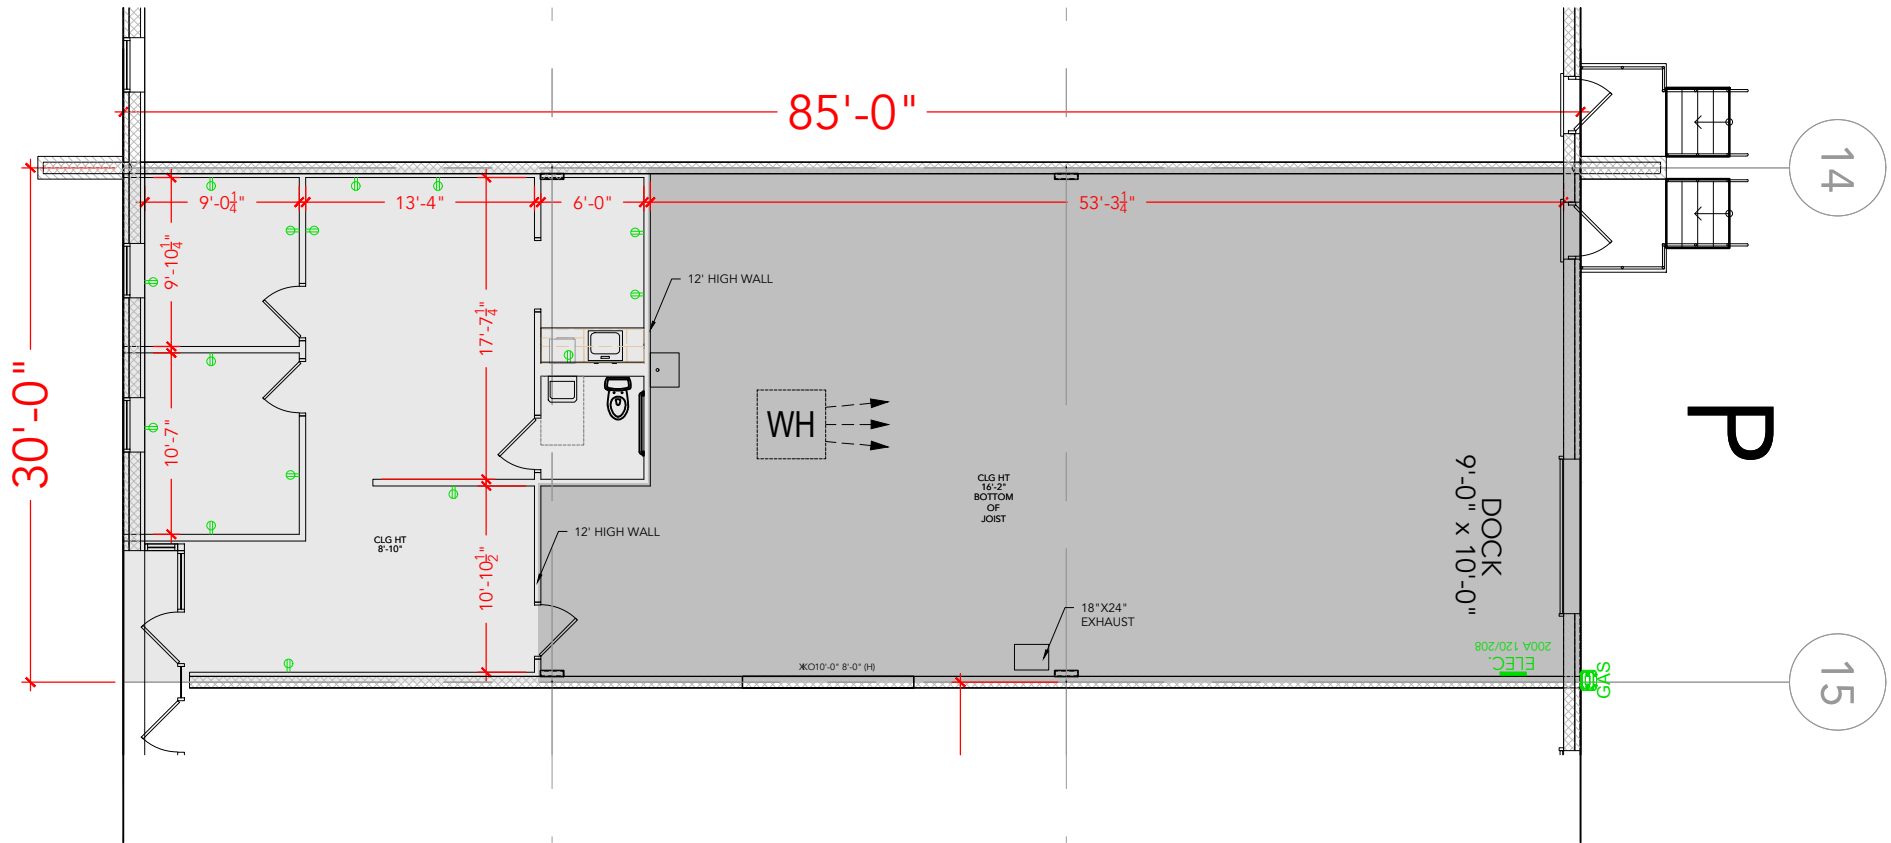

TOTAL SF AVAILABLE - 2,550 SF

OFFICE - 842 SF
WAREHOUSE SF - 1,708 SF

[Click to access 3D model](#)

Key Plan

Floor Plan