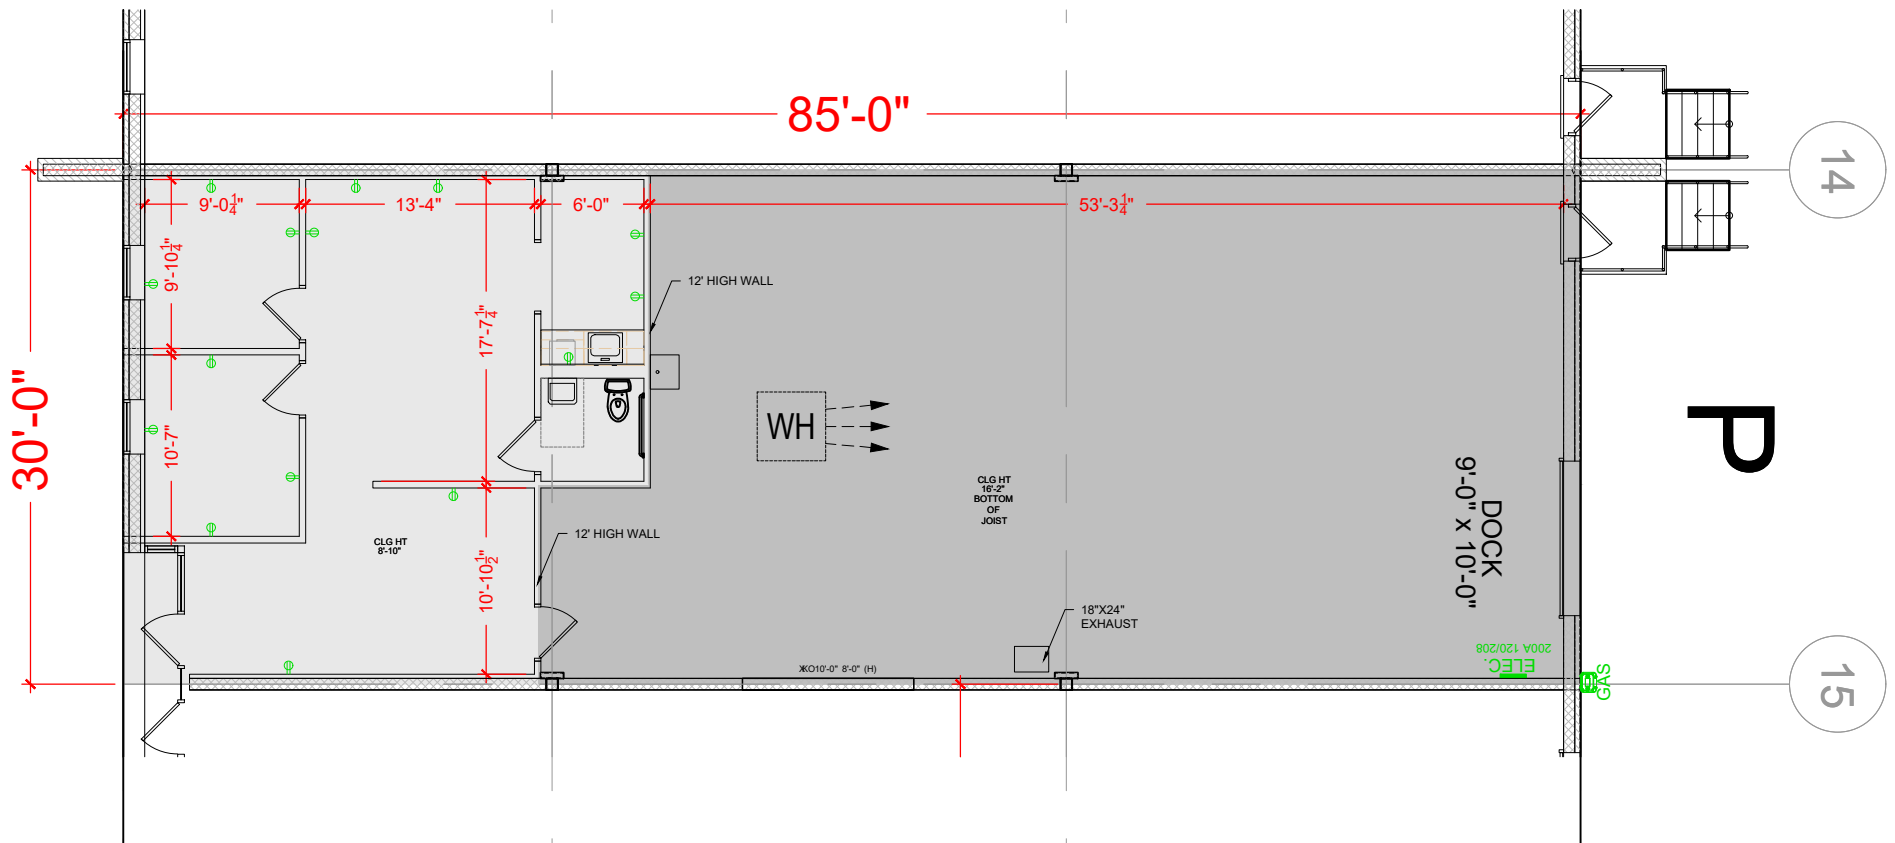

TOTAL SF AVAILABLE - 2,550 SF

OFFICE - 842 SF
WAREHOUSE SF - 1,708 SF

[Click to access 3D model](#)

Key Plan

Floor Plan