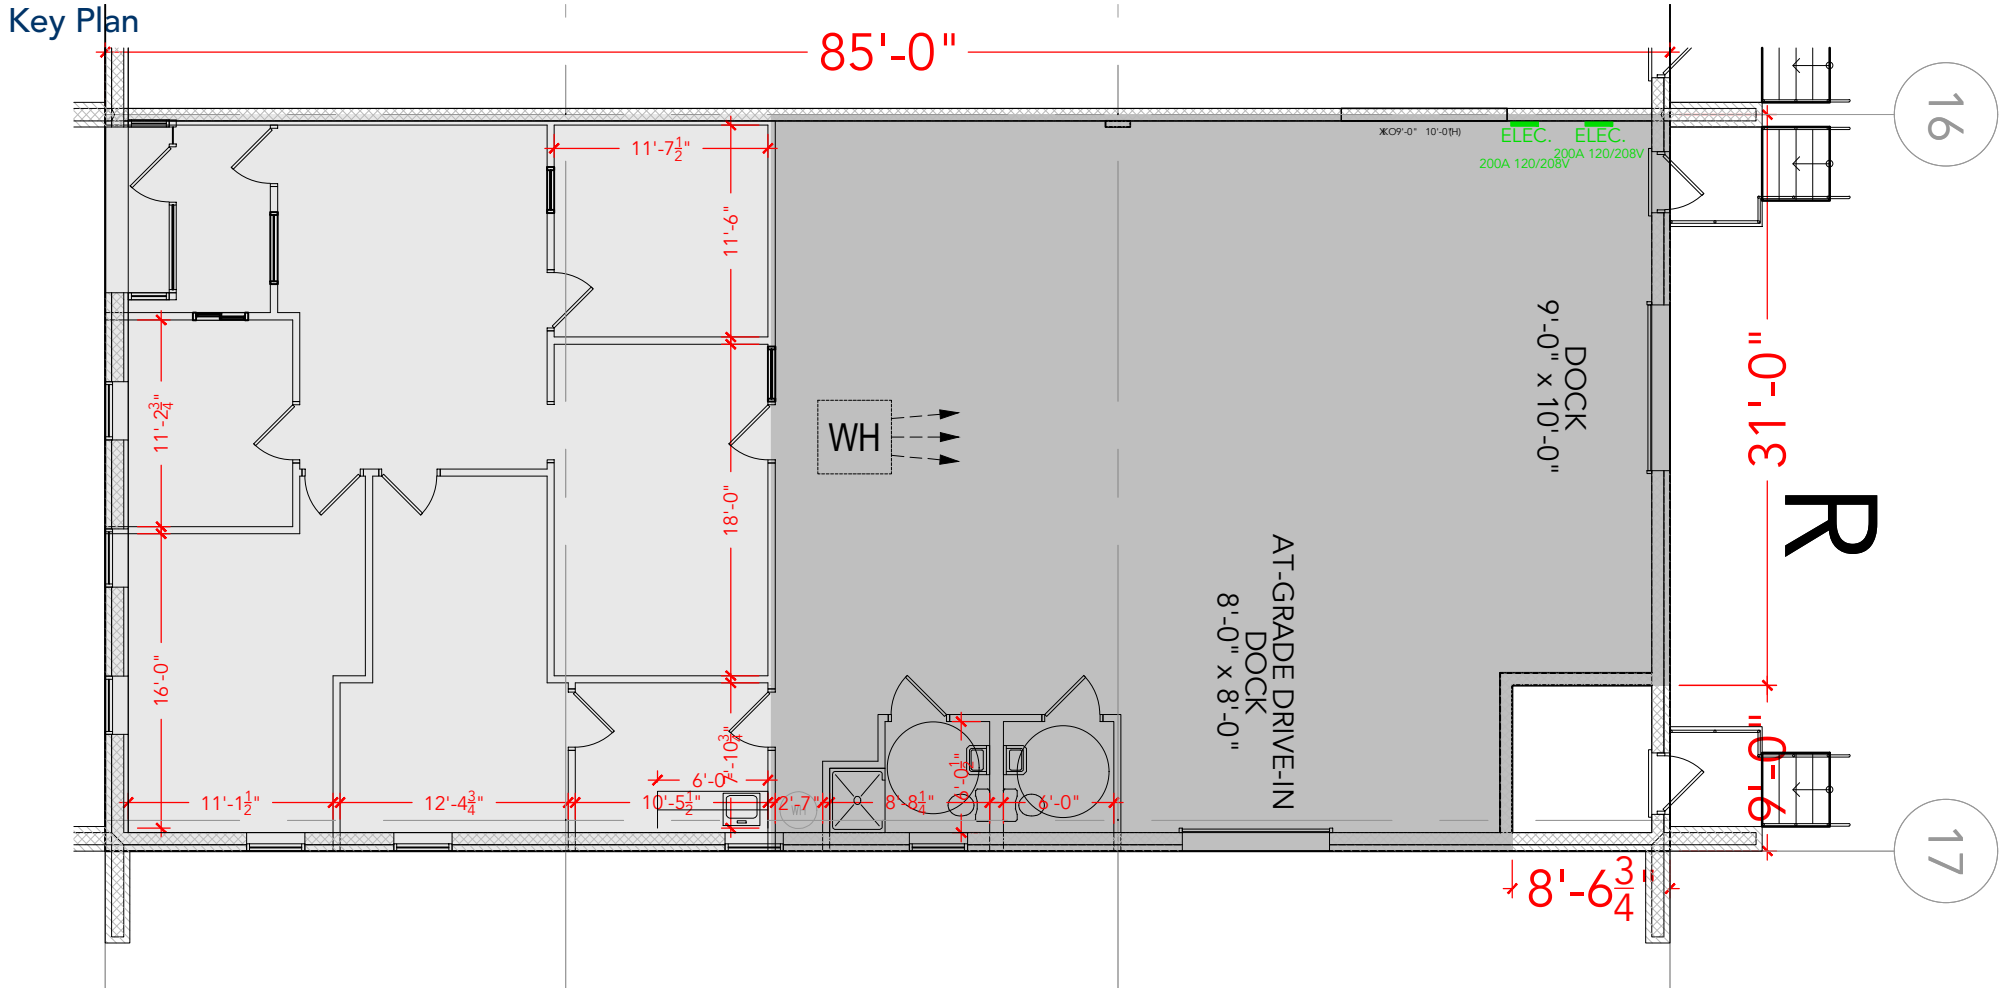

TOTAL SF AVAILABLE - 3,323 SF

OFFICE - 1,448 SF
WAREHOUSE - 1,875 SF

[Click to access 3D model](#)

A	B	C	D	E	F	G	H	I	J	K	L	M	N	O	P	Q	R

Floor Plan