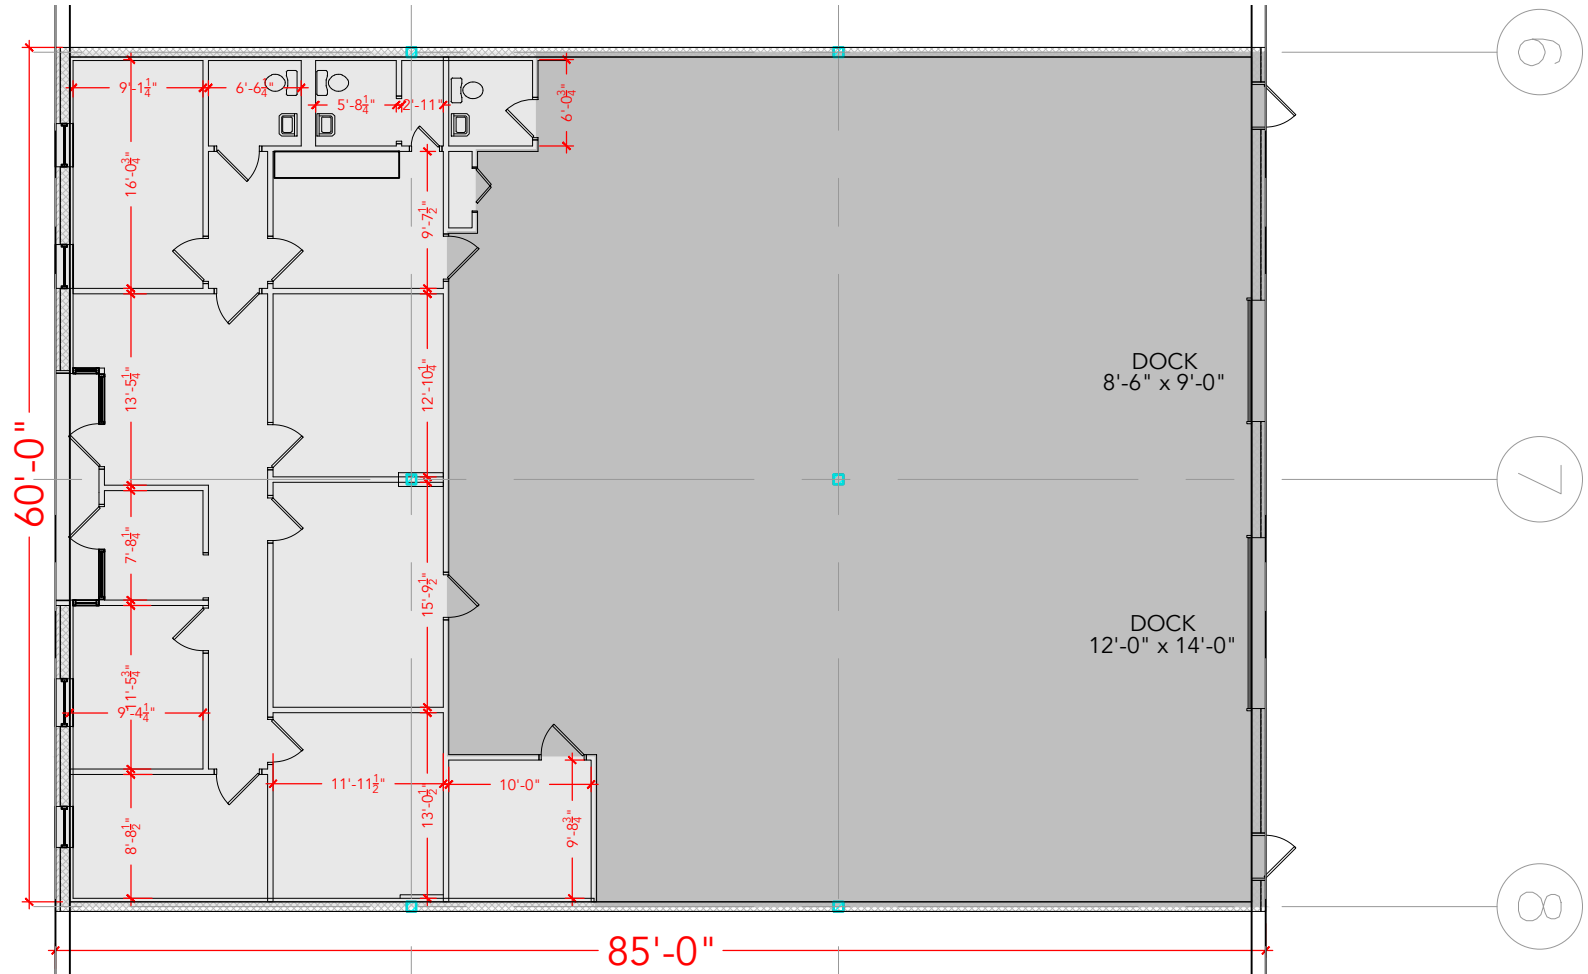

TOTAL SF AVAILABLE - 5,100 SF

OFFICE - 1,809 SF

WAREHOUSE - 3,291 SF

[Click to access 3D model](#)

Key Plan

Floor Plan