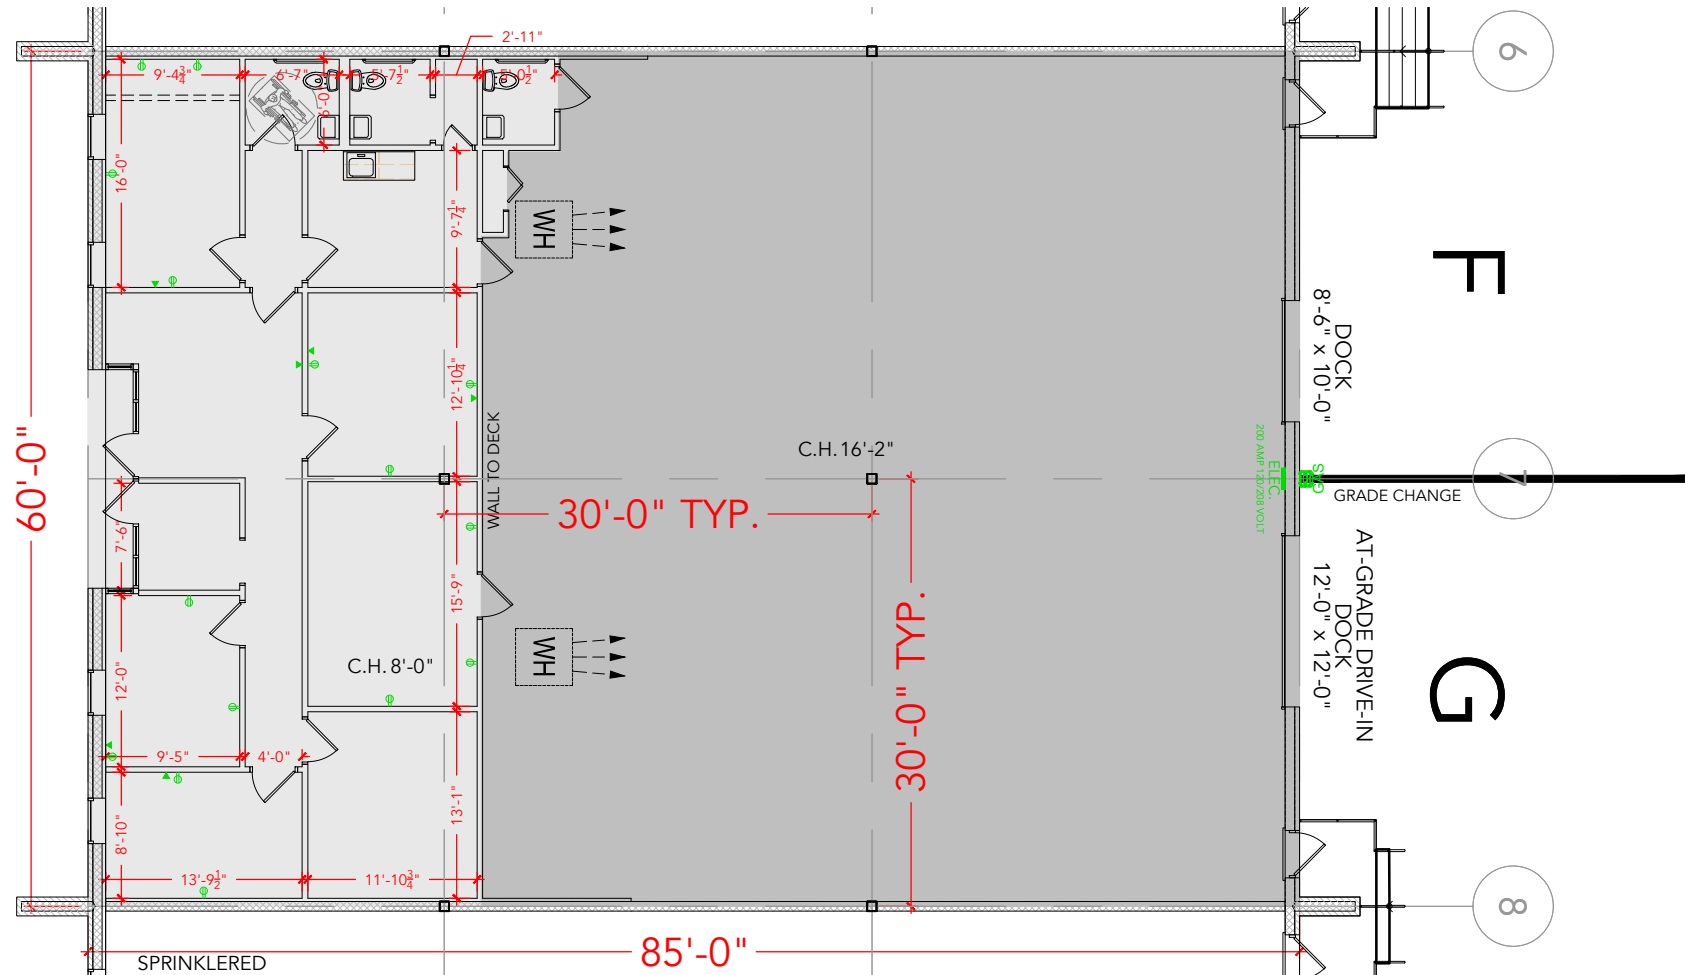

TOTAL SF AVAILABLE - 5,100 SF

OFFICE - 1,699 SF
WAREHOUSE - 3,401 SF

[Click to access 3D model](#)

Key Plan

Floor Plan