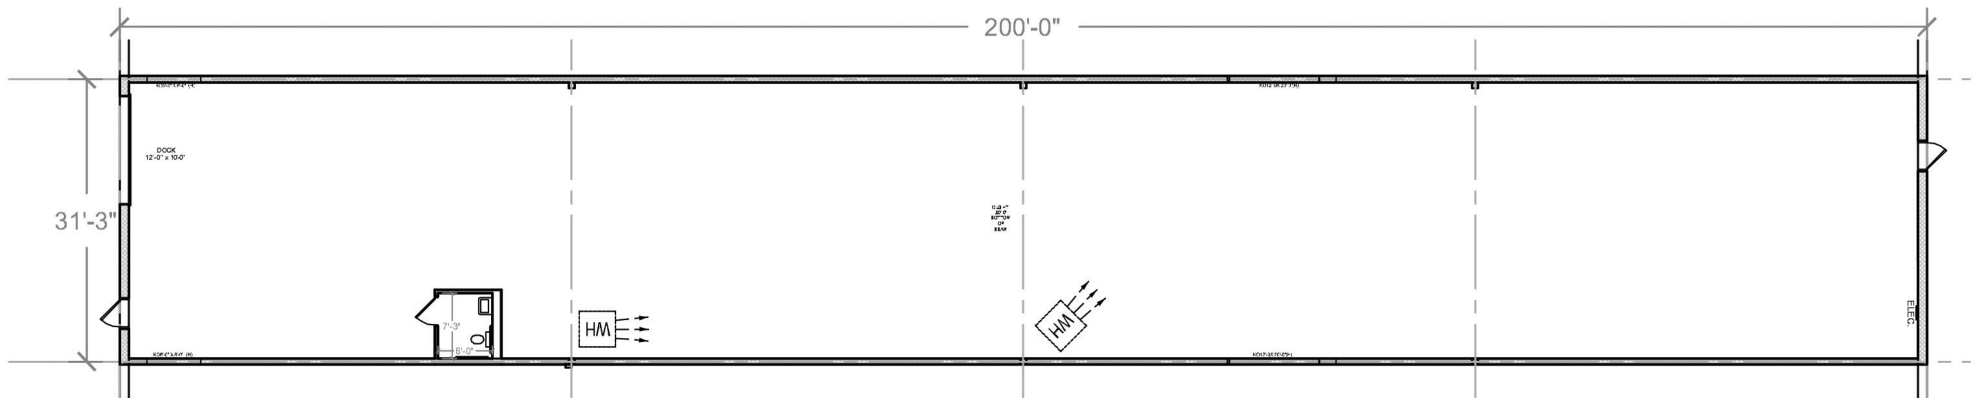

Oregon Avenue

821 Oregon Avenue
Suite K
Linthicum, MD 21090

Building Key Plan

Total SF Warehouse Available
6,250 SF

Plan not to scale - this is not a construction document.