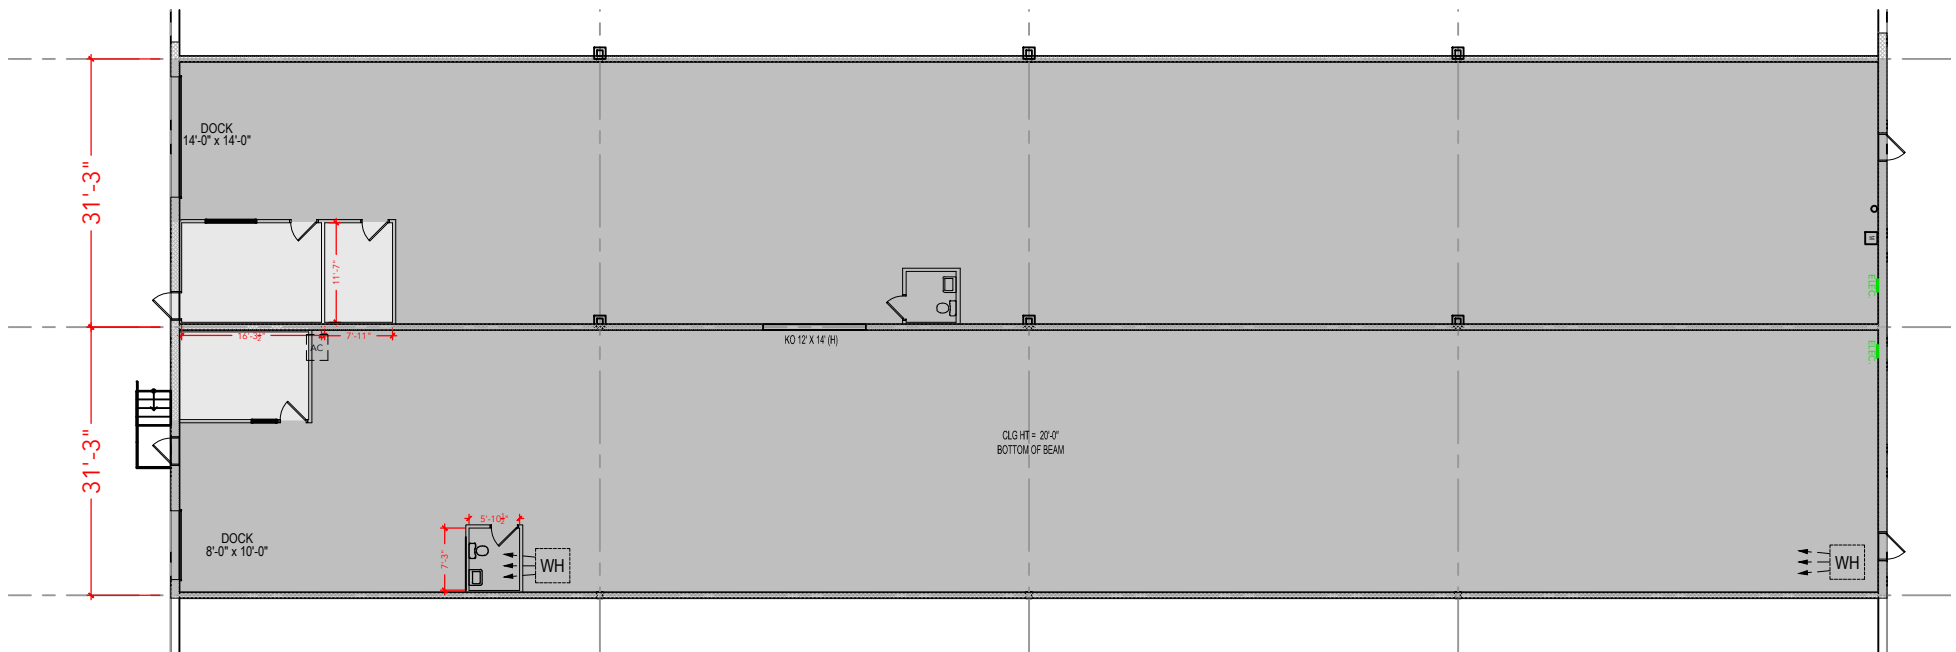

TOTAL SF AVAILABLE - 12,500 SF

OFFICE - 499 SF

WAREHOUSE - 12,001 SF

[Click to access 3D model](#)

Key Plan

## Floor Plan