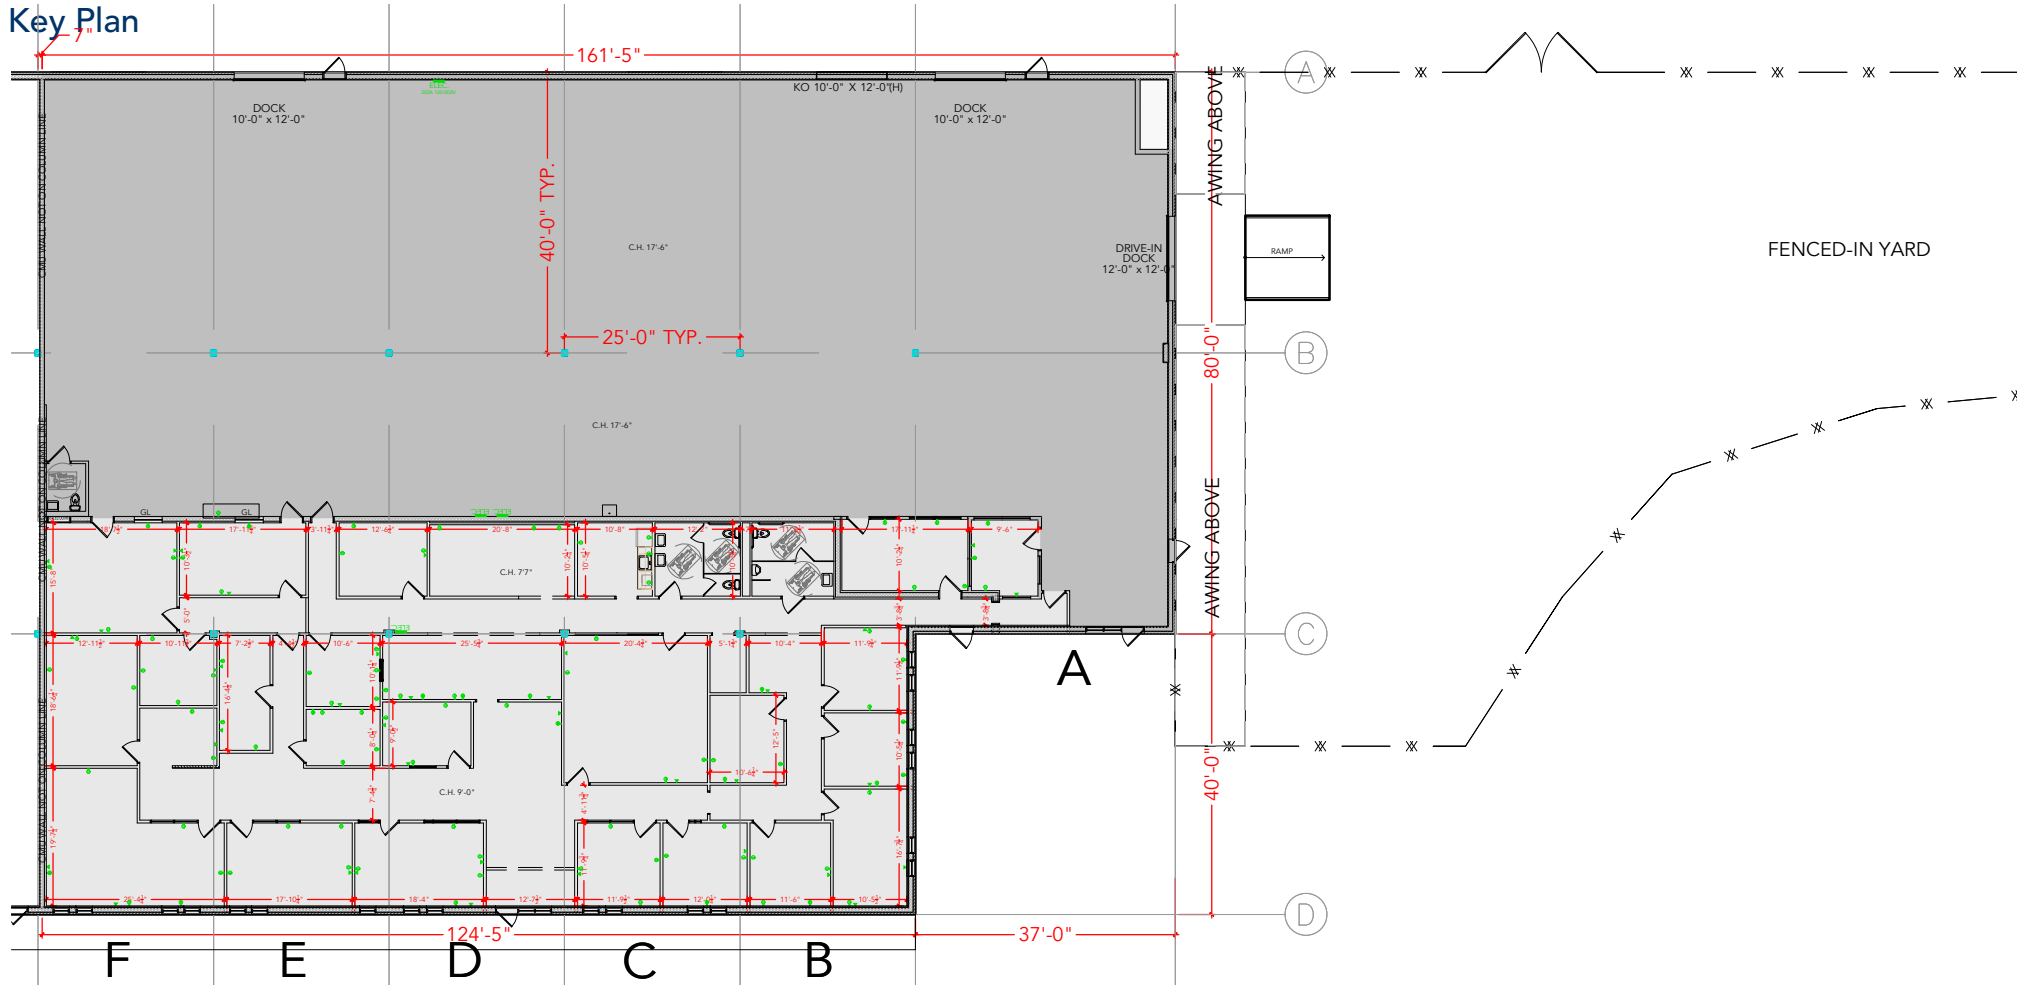

TOTAL SF AVAILABLE - 17,835 SF

OFFICE - 7,327 SF
WAREHOUSE - 10,508 SF

[Click to access 3D model](#)

Key Plan

Floor Plan