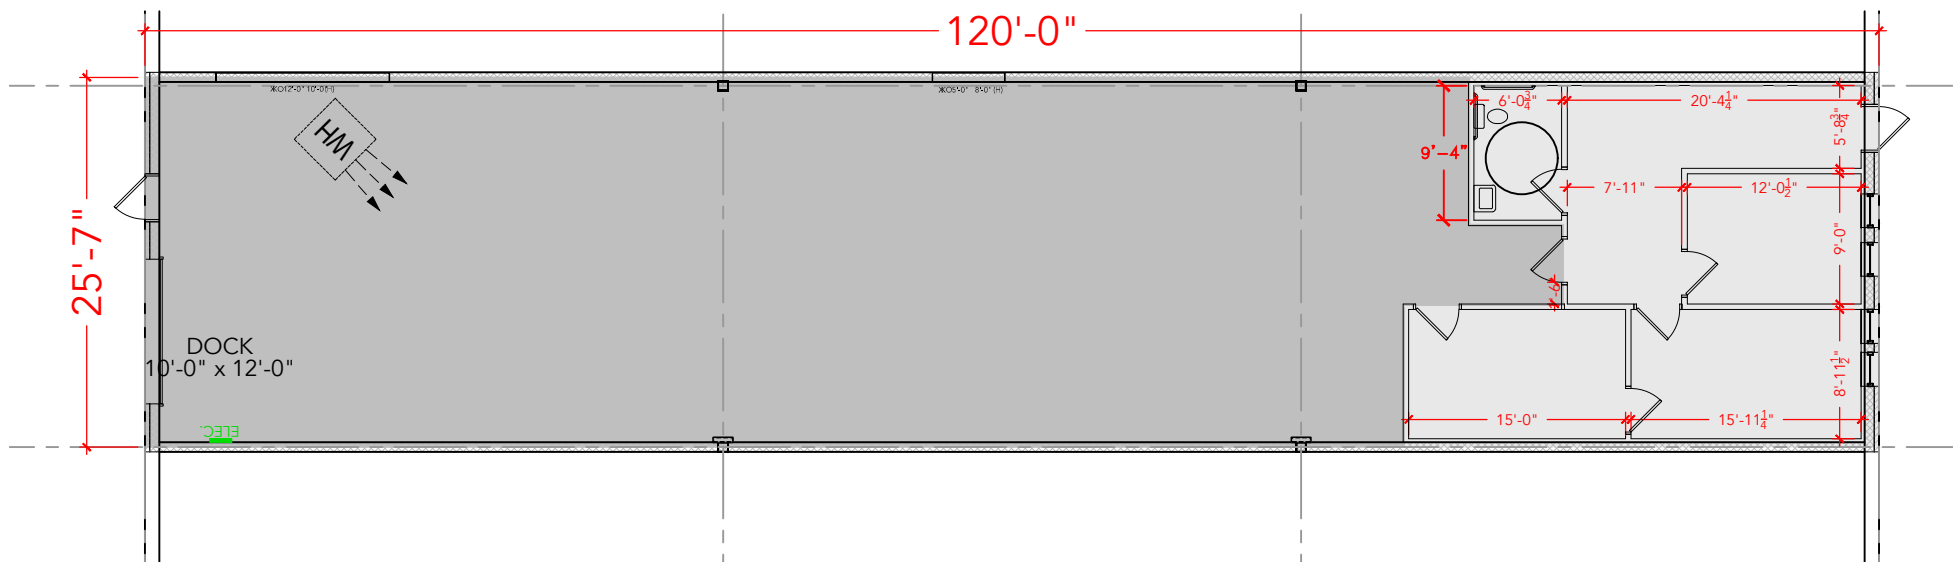

TOTAL SF AVAILABLE - 3,072 SF

OFFICE - 729 SF
WAREHOUSE SF - 2,343 SF

[Click to access 3D model](#)

Key Plan

Floor Plan