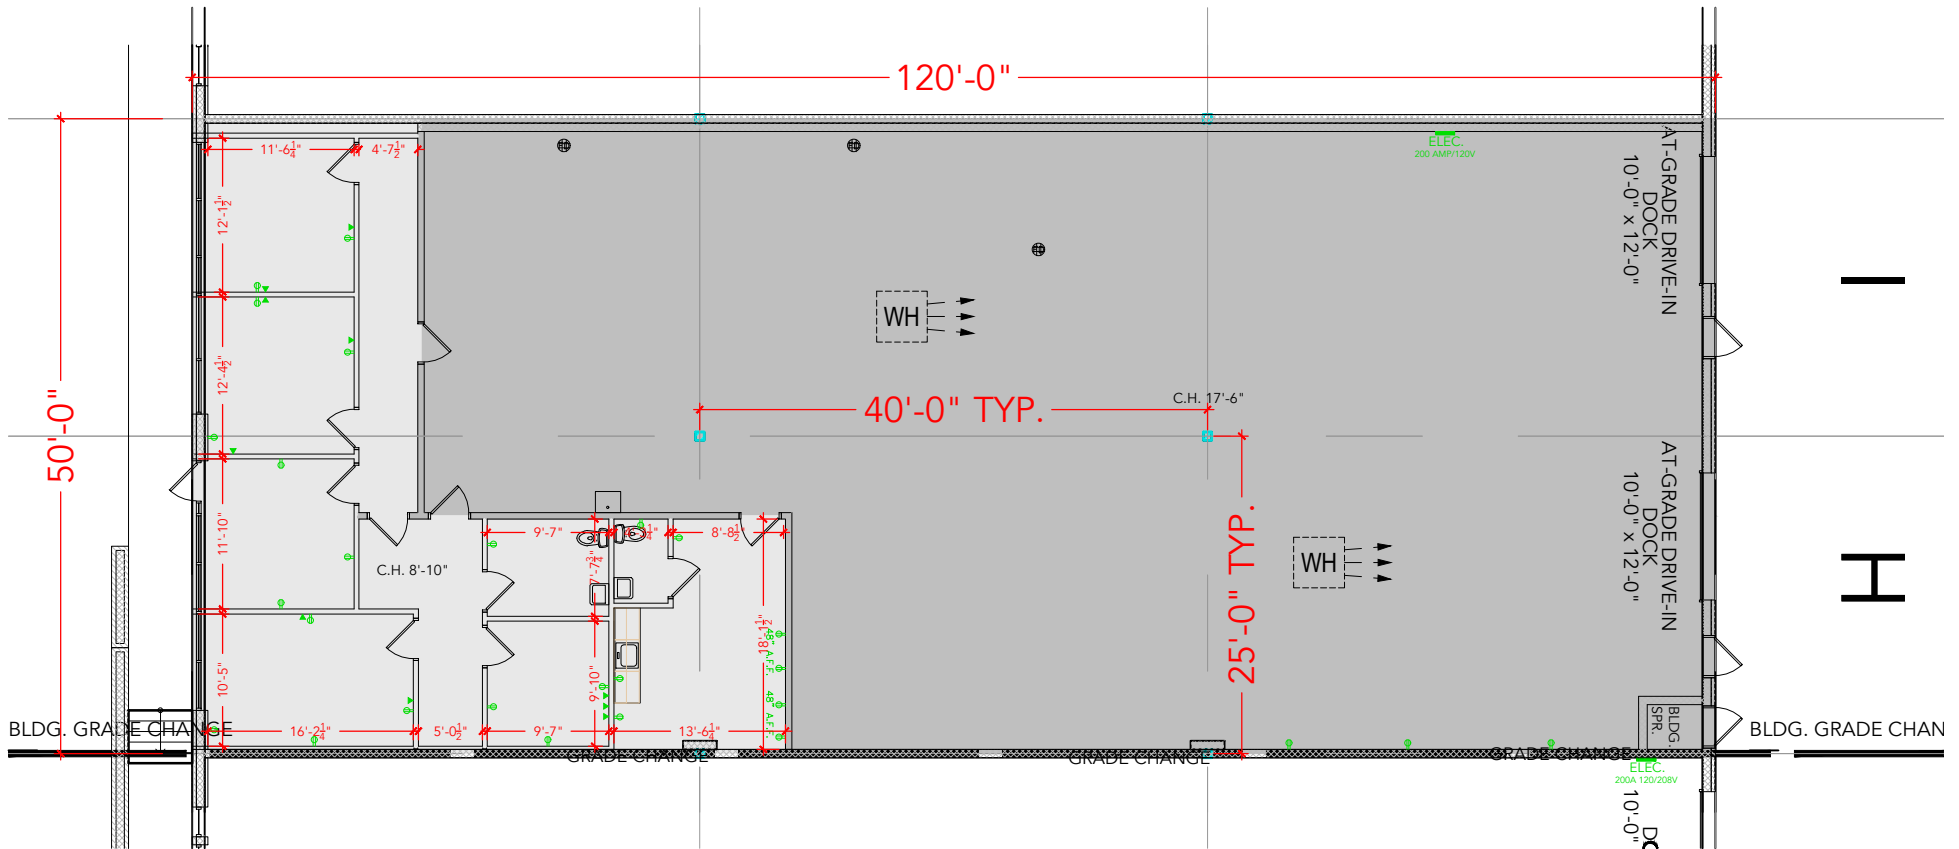

**TOTAL SF AVAILABLE - 6,000 SF**

OFFICE - 1,444 SF

WAREHOUSE SF - 4,556 SF

[Click to access 3D model](#)

Key Plan

Floor Plan