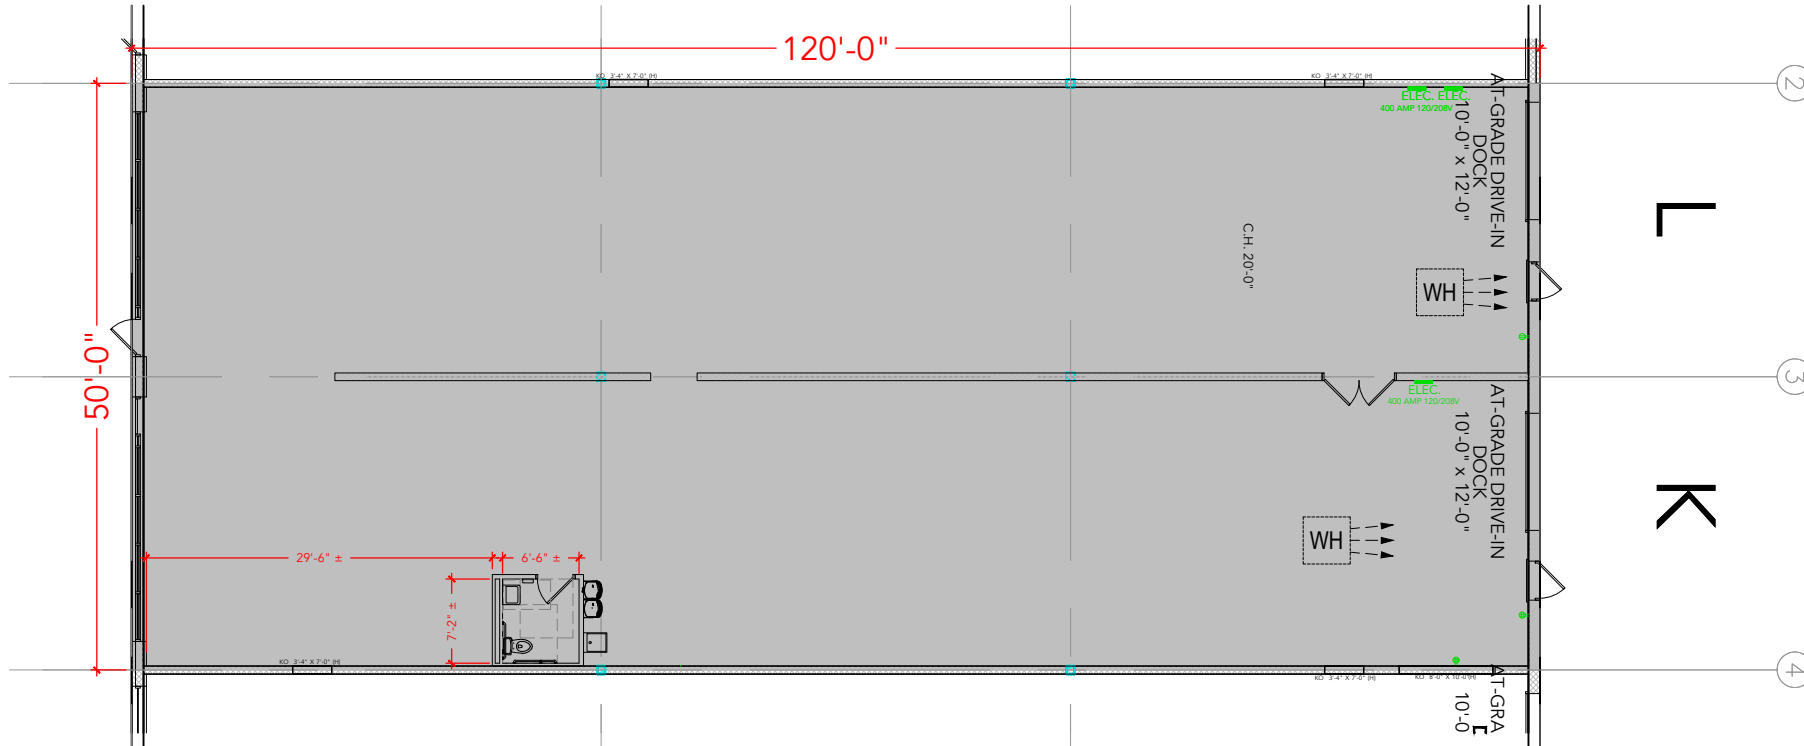

**TOTAL SF AVAILABLE - 6,000 SF**

OFFICE - 0,000 SF  
WAREHOUSE - 6,000 SF

[Click to access 3D model](#)

Key Plan

Floor Plan