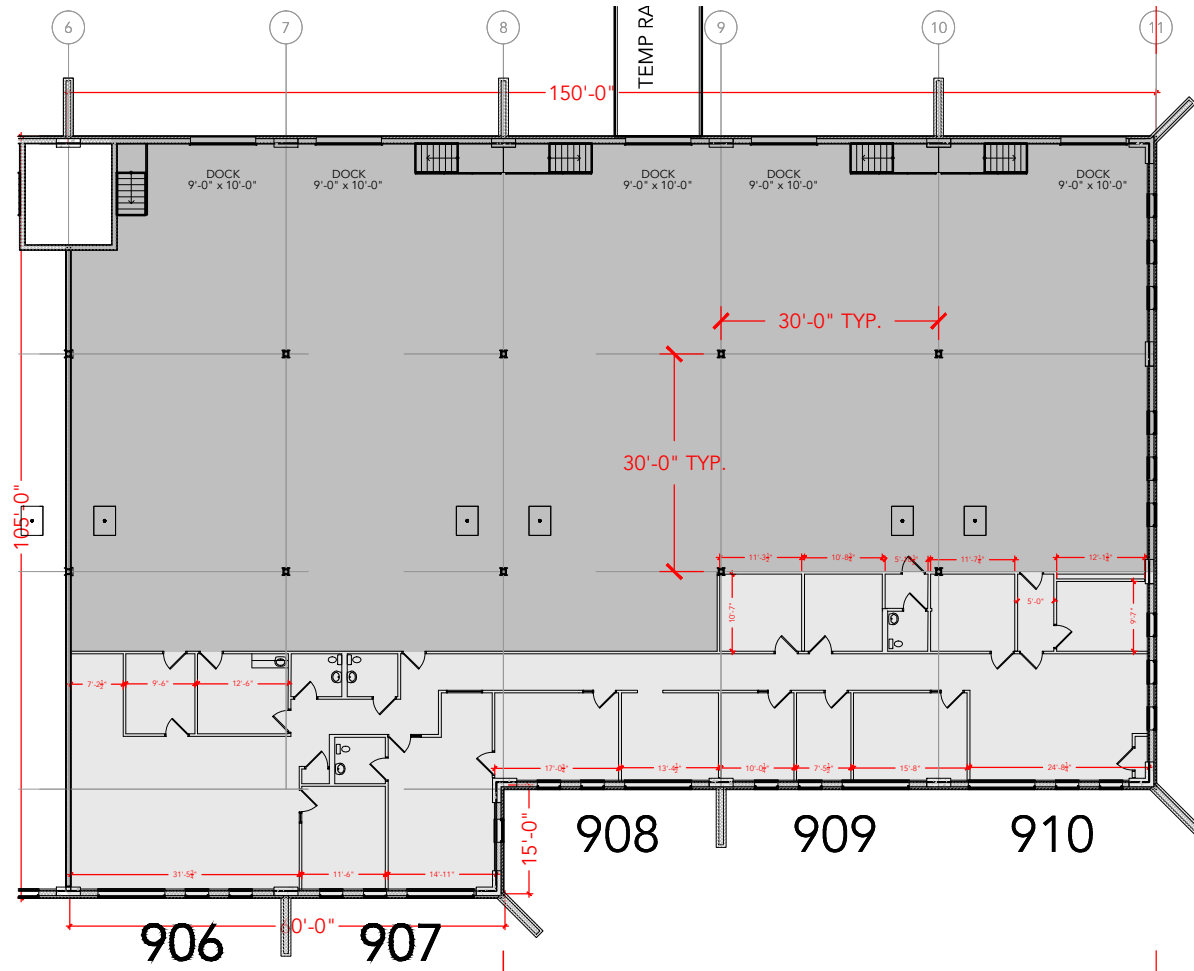

TOTAL SF AVAILABLE - 14,310 SF

OFFICE - 4,390 SF

WAREHOUSE - 9,920 SF

[Click to access 3D model](#)

Key Plan

Floor Plan