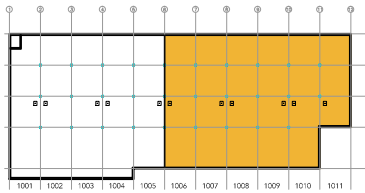

TOTAL SF AVAILABLE - 22,200 SF

OFFICE - 10,220 SF

WAREHOUSE SF - 11,980 SF

[Click to access 3D model](#)

Key Plan

Floor Plan