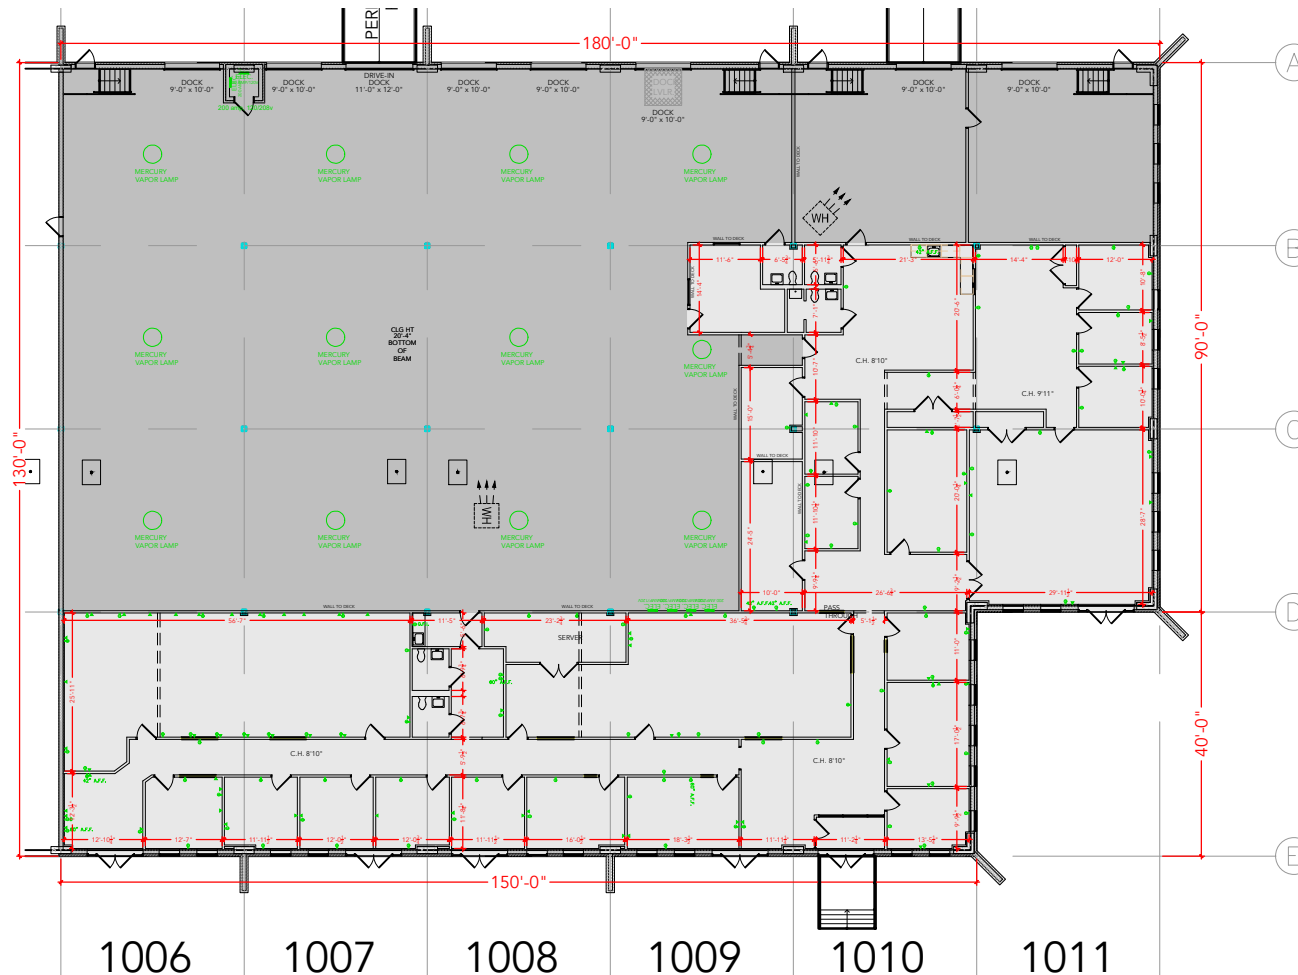

TOTAL SF AVAILABLE - 22,200 SF

OFFICE - 10,220 SF

WAREHOUSE SF - 11,980 SF

[Click to access 3D model](#)

Key Plan

Floor Plan